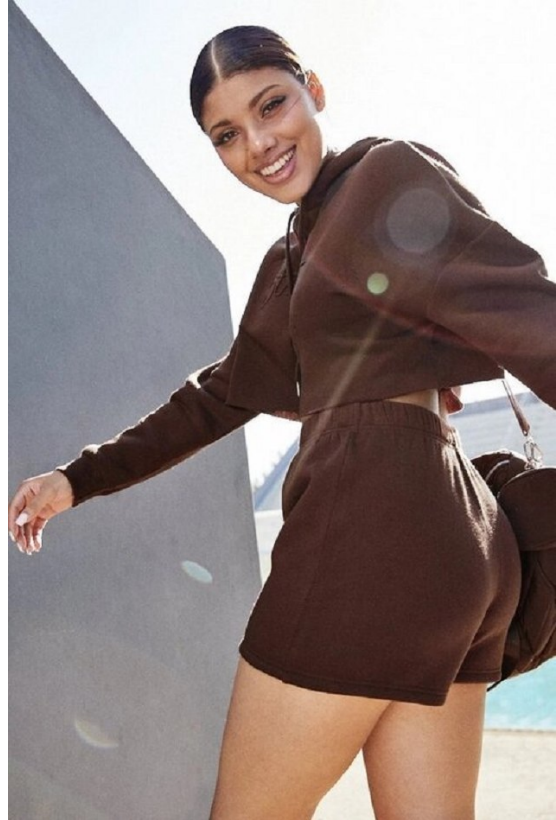

JADA LEE PRETORIUS

Height: 170cm Bust: 84cm Waist: 65cm Hips: 91cm Shoe: 6 UK Hair: Brown Eyes: Hazel