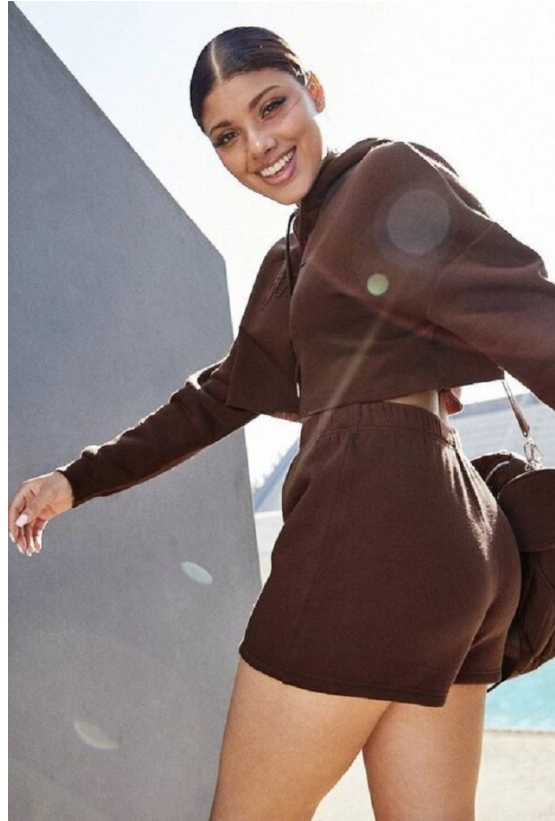

JADA LEE PRETORIUS

Height: 170cm Bust: 84cm Waist: 65cm Hips: 91cm Shoe: 6 UK Hair: Brown Eyes: Hazel