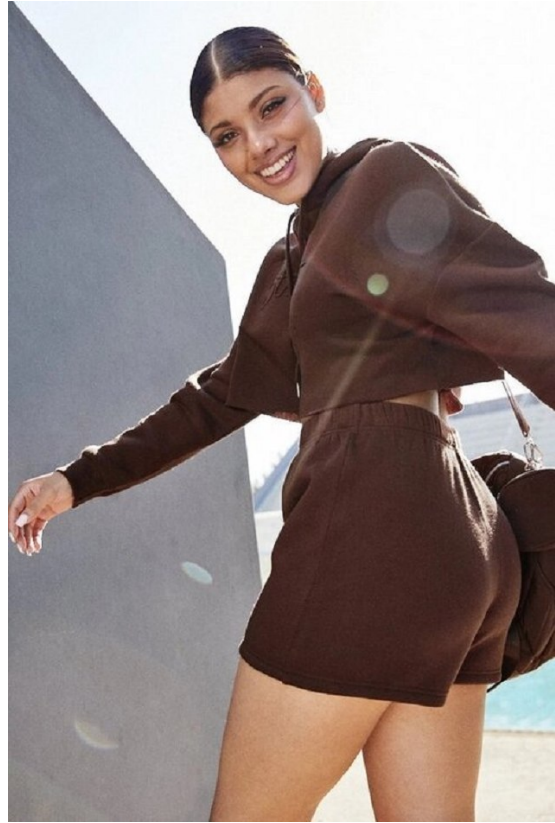

citizen
A Division Of Boss Models

JADA LEE PRETORIUS

Height: 170cm Bust: 84cm Waist: 65cm Hips: 91cm Shoe: 6 UK Hair: Brown Eyes: Hazel

citizen
A Division Of Boss Models

JADA LEE PRETORIUS

Height: 170cm Bust: 84cm Waist: 65cm Hips: 91cm Shoe: 6 UK Hair: Brown Eyes: Hazel

JADA LEE PRETORIUS

Height: 170cm Bust: 84cm Waist: 65cm Hips: 91cm Shoe: 6 UK Hair: Brown Eyes: Hazel

JADA LEE PRETORIUS

Height: 170cm Bust: 84cm Waist: 65cm Hips: 91cm Shoe: 6 UK Hair: Brown Eyes: Hazel