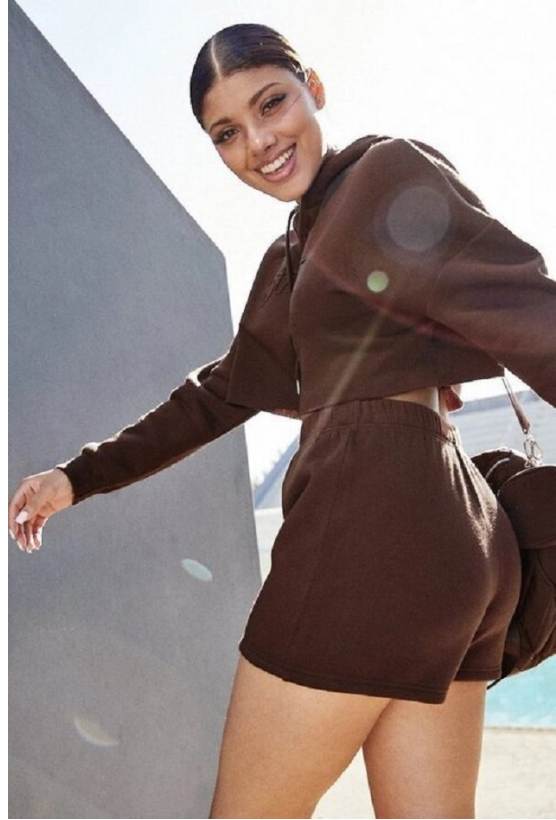

JADA LEE PRETORIUS

Height: 170cm Bust: 84cm Waist: 65cm Hips: 91cm Shoe: 6 UK Hair: Brown Eyes: Hazel