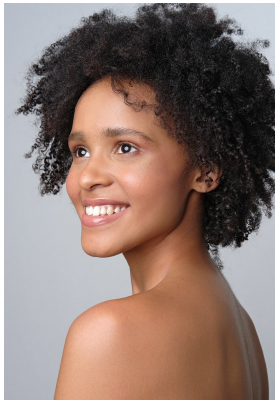

**citizen**  
*A Division Of Boss Models*

**JAYDAH JACOBS**

Height: 168cm Bust: 79cm Waist: 61cm Hips: 92cm Shoe: 5 UK Hair: Brown Eyes: Brown