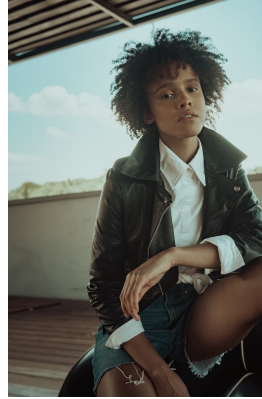

**citizen**  
*A Division Of Boss Models*

**JAYDAH JACOBS**

Height: 168cm Bust: 79cm Waist: 61cm Hips: 92cm Shoe: 5 UK Hair: Brown Eyes: Brown