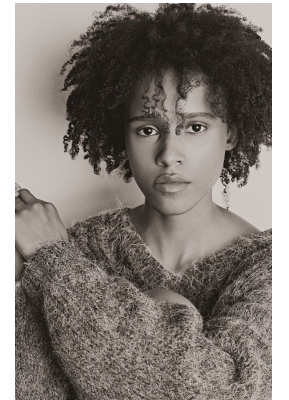

**citizen**  
*A Division Of Boss Models*

**JAYDAH JACOBS**

Height: 168cm Bust: 79cm Waist: 61cm Hips: 92cm Shoe: 5 UK Hair: Brown Eyes: Brown