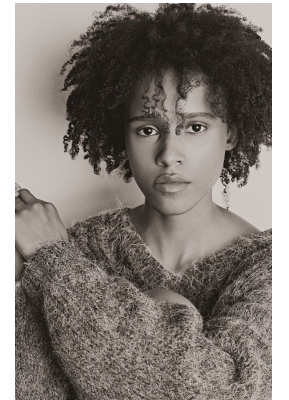

citizen
A Division Of Boss Models

JAYDAH JACOBS

Height: 168cm Bust: 79cm Waist: 61cm Hips: 92cm Shoe: 5 UK Hair: Brown Eyes: Brown