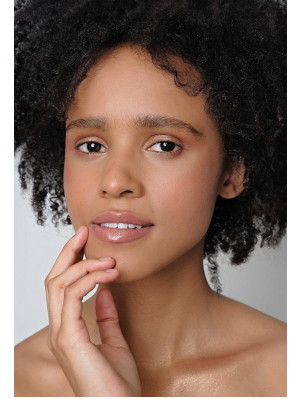

**citizen**  
*A Division Of Boss Models*

**JAYDAH JACOBS**

Height: 168cm Bust: 79cm Waist: 61cm Hips: 92cm Shoe: 5 UK Hair: Brown Eyes: Brown