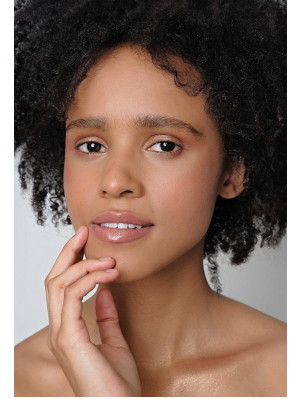

citizen
A Division Of Boss Models

JAYDAH JACOBS

Height: 168cm Bust: 79cm Waist: 61cm Hips: 92cm Shoe: 5 UK Hair: Brown Eyes: Brown