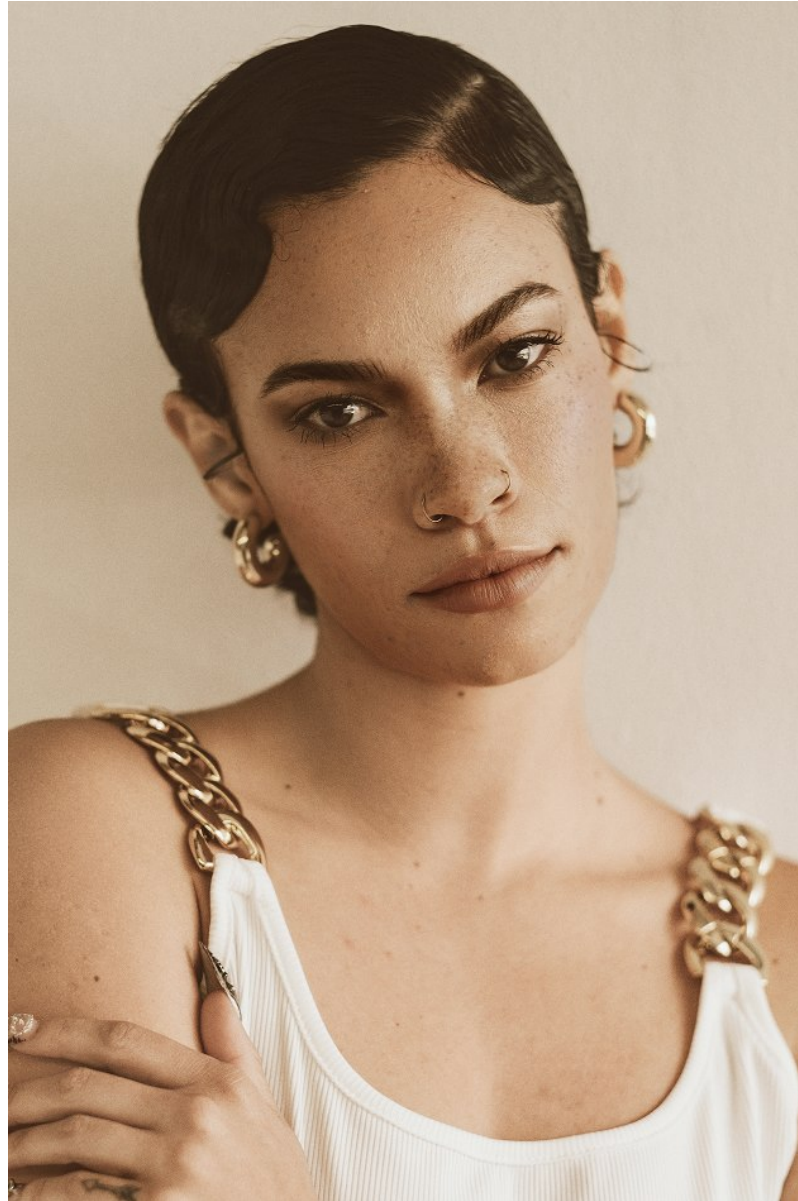

citizen
A Division Of Boss Models

MIKHALE JONES

Height: 163cm Waist: 73cm Hips: 97cm Shoe: 4 UK Hair: Black Eyes: Black

MIKHALE JONES

Height: 163cm Waist: 73cm Hips: 97cm Shoe: 4 UK Hair: Black Eyes: Black

MIKHALE JONES

Height: 163cm Waist: 73cm Hips: 97cm Shoe: 4 UK Hair: Black Eyes: Black

MIKHALE JONES

Height: 163cm Waist: 73cm Hips: 97cm Shoe: 4 UK Hair: Black Eyes: Black

MIKHALE JONES

Height: 163cm Waist: 73cm Hips: 97cm Shoe: 4 UK Hair: Black Eyes: Black