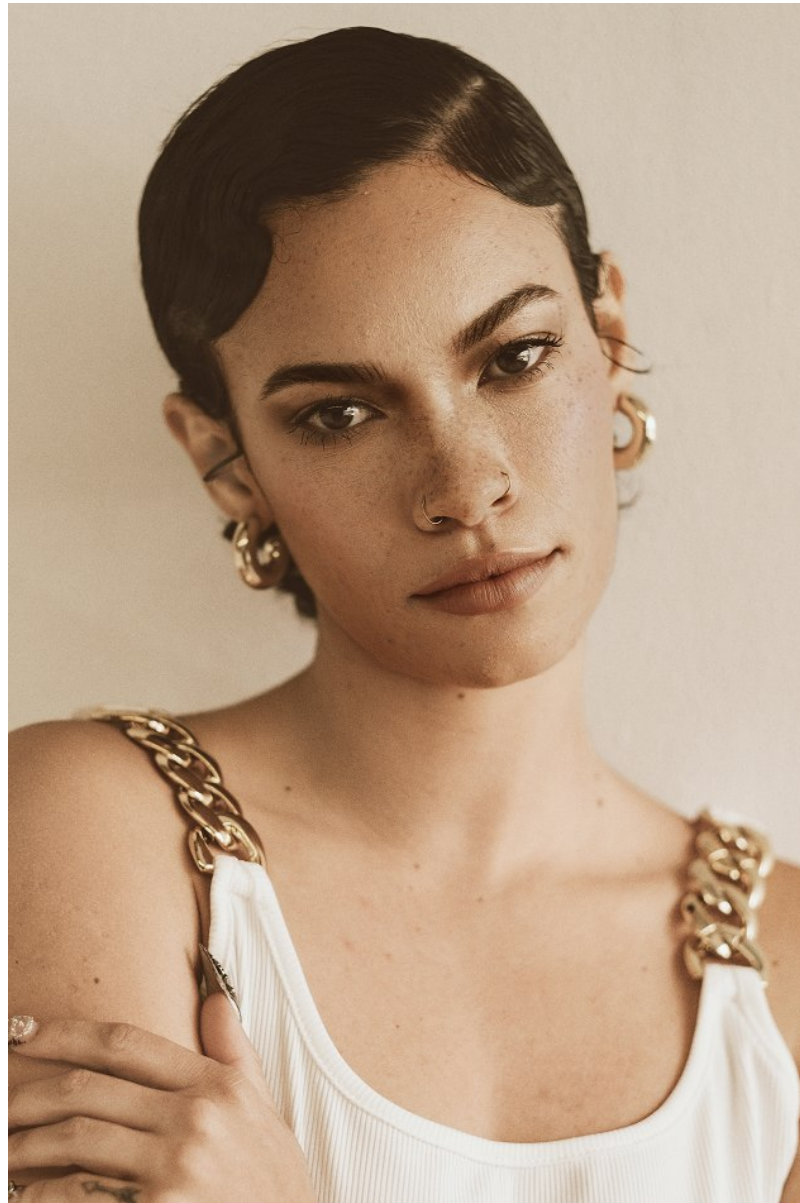

citizen
A Division Of Boss Models

MIKHALE JONES

Height: 163cm Waist: 73cm Hips: 97cm Shoe: 4 UK Hair: Black Eyes: Black

MIKHALE JONES

Height: 163cm Waist: 73cm Hips: 97cm Shoe: 4 UK Hair: Black Eyes: Black

MIKHALE JONES

Height: 163cm Waist: 73cm Hips: 97cm Shoe: 4 UK Hair: Black Eyes: Black

MIKHALE JONES

Height: 163cm Waist: 73cm Hips: 97cm Shoe: 4 UK Hair: Black Eyes: Black

MIKHALE JONES

Height: 163cm Waist: 73cm Hips: 97cm Shoe: 4 UK Hair: Black Eyes: Black