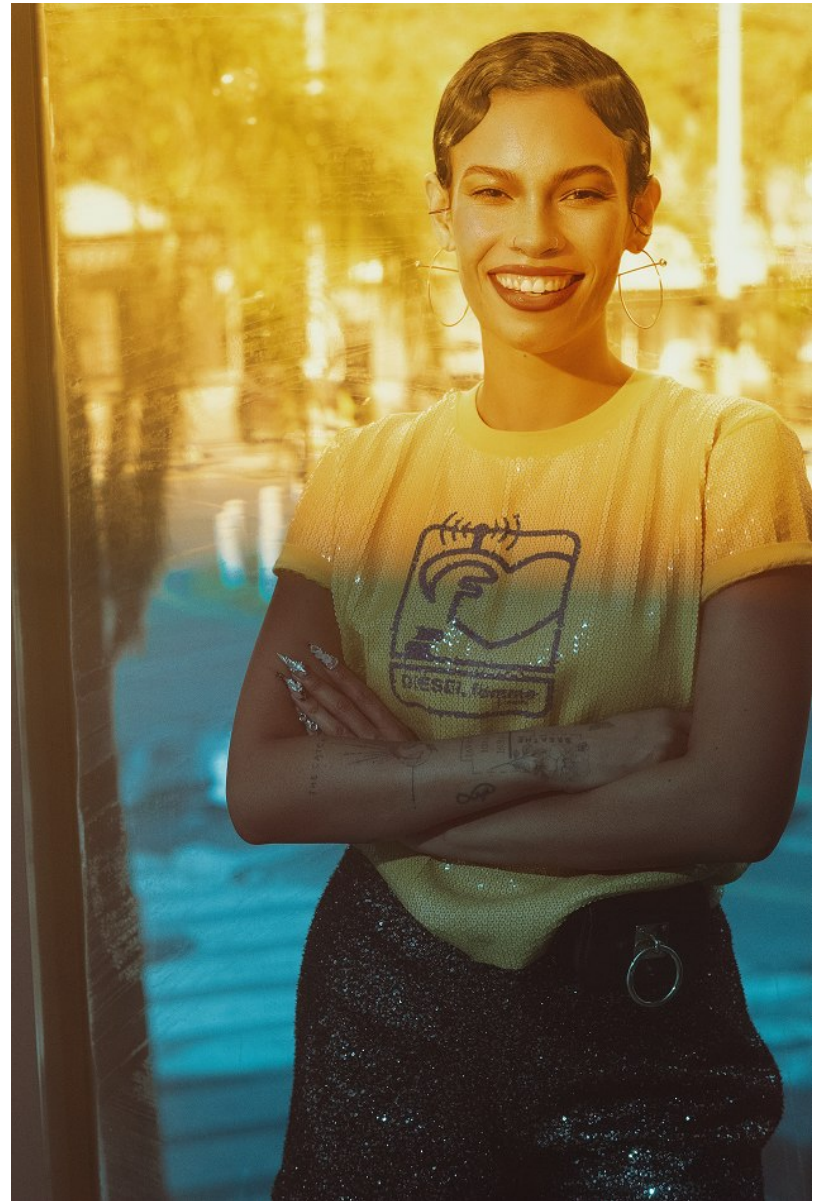

citizen
A Division Of Boss Models

MIKHALE JONES

Height: 163cm Waist: 73cm Hips: 97cm Shoe: 4 UK Hair: Black Eyes: Black

MIKHALE JONES

Height: 163cm Waist: 73cm Hips: 97cm Shoe: 4 UK Hair: Black Eyes: Black