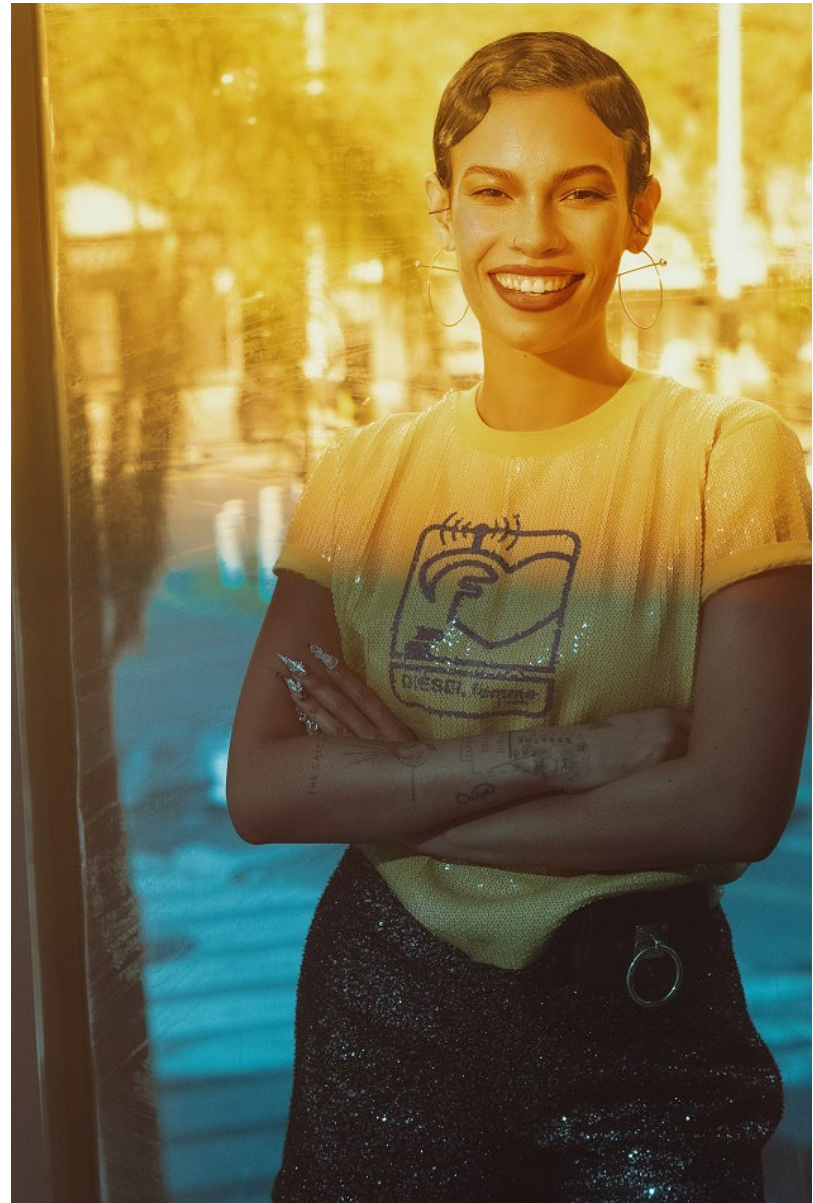

citizen
A Division Of Boss Models

MIKHALE JONES

Height: 163cm Waist: 73cm Hips: 97cm Shoe: 4 UK Hair: Black Eyes: Black

MIKHALE JONES

Height: 163cm Waist: 73cm Hips: 97cm Shoe: 4 UK Hair: Black Eyes: Black