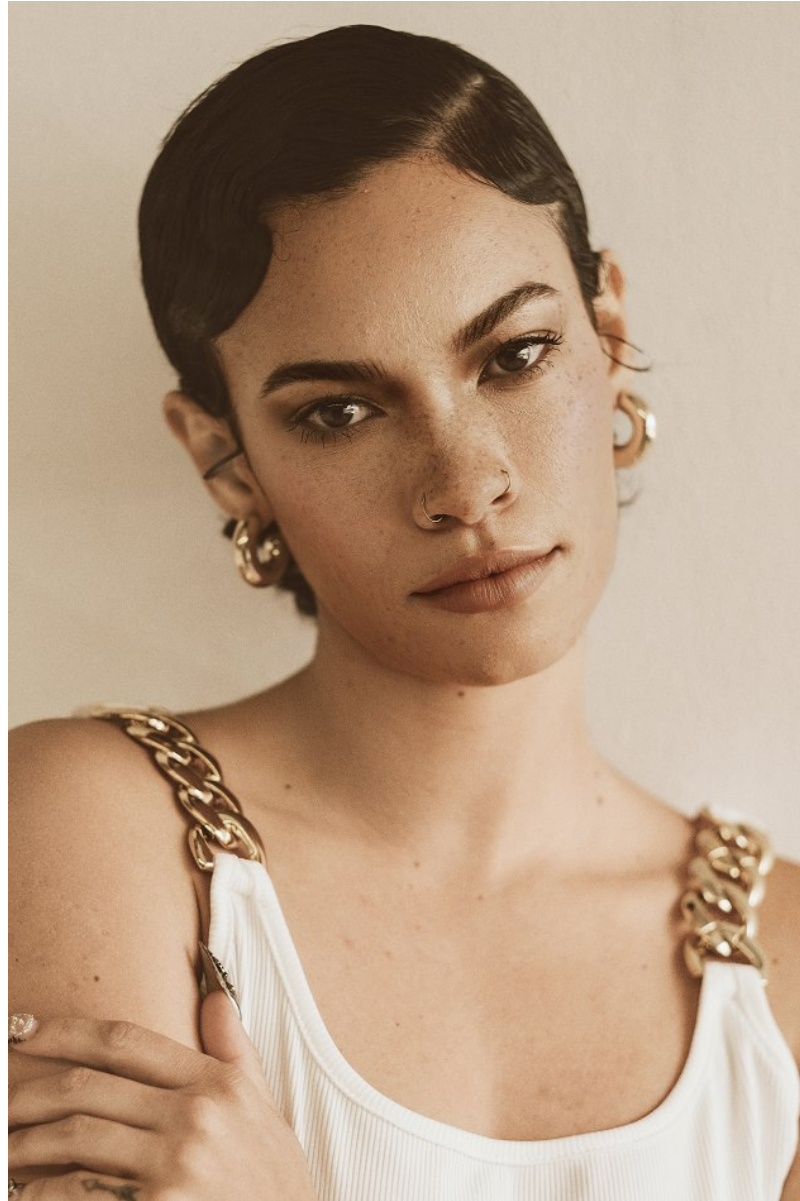

citizen
A Division Of Boss Models

MIKHALE JONES

Height: 163cm Bust: 81cm Waist: 73cm Hips: 97cm Shoe: 4 UK Hair: Black Eyes: Black

MIKHALE JONES

Height: 163cm Bust: 81cm Waist: 73cm Hips: 97cm Shoe: 4 UK Hair: Black Eyes: Black

MIKHALE JONES

Height: 163cm Bust: 81cm Waist: 73cm Hips: 97cm Shoe: 4 UK Hair: Black Eyes: Black

MIKHALE JONES

Height: 163cm Bust: 81cm Waist: 73cm Hips: 97cm Shoe: 4 UK Hair: Black Eyes: Black

MIKHALE JONES

Height: 163cm Bust: 81cm Waist: 73cm Hips: 97cm Shoe: 4 UK Hair: Black Eyes: Black

citizen
A Division Of Boss Models

MIKHALE JONES

Height: 163cm Bust: 81cm Waist: 73cm Hips: 97cm Shoe: 4 UK Hair: Black Eyes: Black