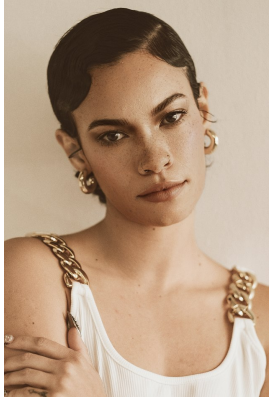

citizen
A Division Of Boss Models

MIKHALE JONES

Height: 163cm Bust: 81cm Waist: 73cm Hips: 97cm Shoe: 4 UK Hair: Black Eyes: Black