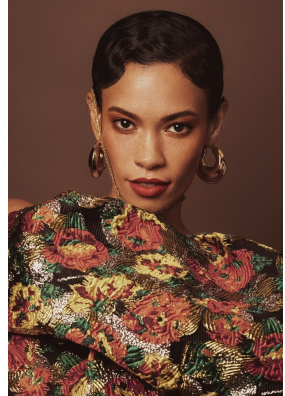

citizen
A Division Of Boss Models

MIKHALE JONES

Height: 163cm Bust: 81cm Waist: 73cm Hips: 97cm Shoe: 4 UK Hair: Black Eyes: Black