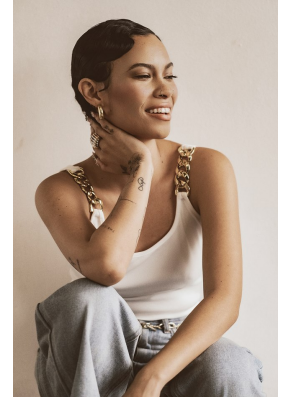

citizen
A Division Of Boss Models

MIKHALE JONES

Height: 163cm Waist: 73cm Hips: 97cm Shoe: 4 UK Hair: Black Eyes: Black