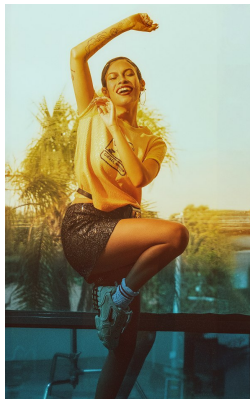

citizen
A Division Of Boss Models

MIKHALE JONES

Height: 163cm Bust: 81cm Waist: 73cm Hips: 97cm Shoe: 4 UK Hair: Black Eyes: Black