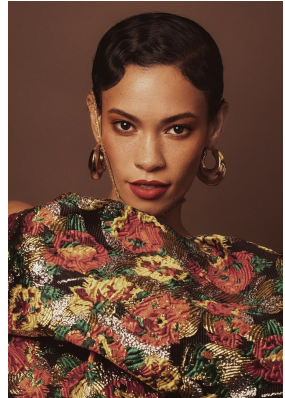

citizen
A Division Of Boss Models

MIKHALE JONES

Height: 163cm Waist: 73cm Hips: 97cm Shoe: 4 UK Hair: Black Eyes: Black