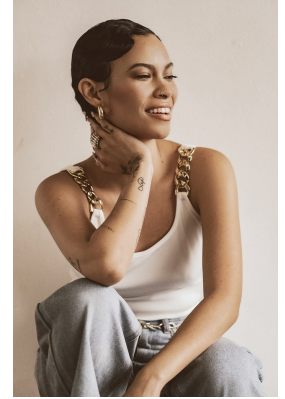

citizen
A Division Of Boss Models

MIKHALE JONES

Height: 163cm Bust: 81cm Waist: 73cm Hips: 97cm Shoe: 4 UK Hair: Black Eyes: Black