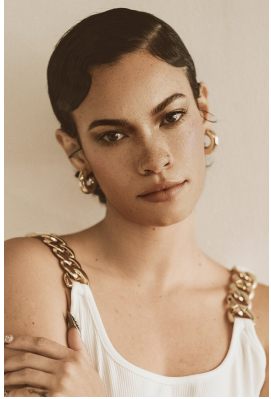

citizen
A Division Of Boss Models

MIKHALE JONES

Height: 163cm Waist: 73cm Hips: 97cm Shoe: 4 UK Hair: Black Eyes: Black