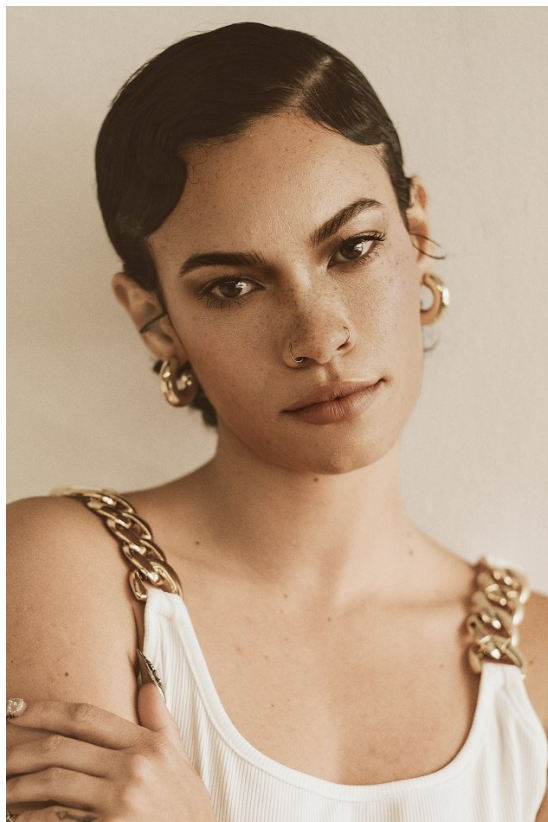

citizen
A Division Of Boss Models

MIKHALE JONES

Height: 163cm Waist: 73cm Hips: 97cm Shoe: 4 UK Hair: Black Eyes: Black

MIKHALE JONES

Height: 163cm Waist: 73cm Hips: 97cm Shoe: 4 UK Hair: Black Eyes: Black