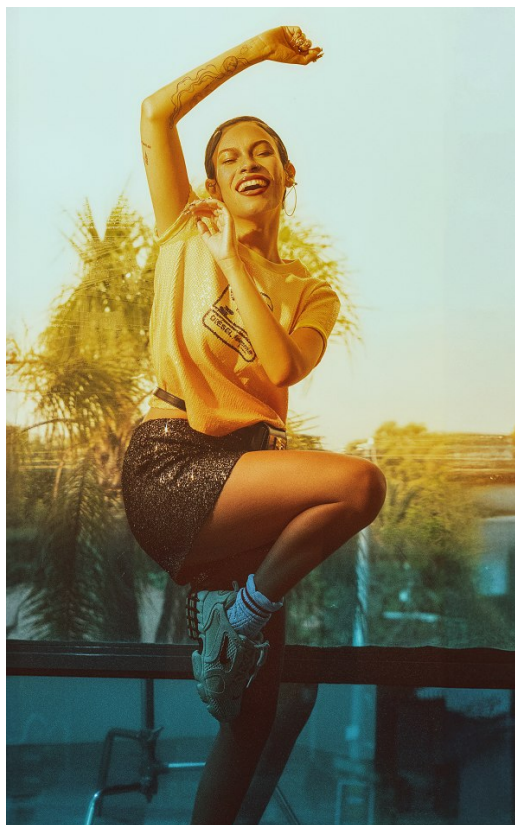

MIKHALE JONES

Height: 163cm Bust: 81cm Waist: 73cm Hips: 97cm Shoe: 4 UK Hair: Black Eyes: Black

MIKHALE JONES

Height: 163cm Bust: 81cm Waist: 73cm Hips: 97cm Shoe: 4 UK Hair: Black Eyes: Black

citizen
A Division Of Boss Models

MIKHALE JONES

Height: 163cm Bust: 81cm Waist: 73cm Hips: 97cm Shoe: 4 UK Hair: Black Eyes: Black

MIKHALE JONES

Height: 163cm Bust: 81cm Waist: 73cm Hips: 97cm Shoe: 4 UK Hair: Black Eyes: Black