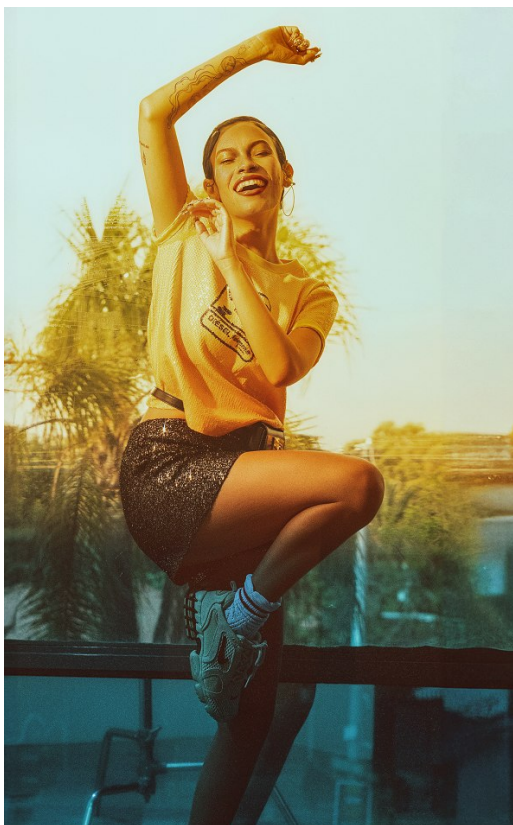

citizen
A Division Of Boss Models

MIKHALE JONES

Height: 163cm Waist: 73cm Hips: 97cm Shoe: 4 UK Hair: Black Eyes: Black

MIKHALE JONES

Height: 163cm Waist: 73cm Hips: 97cm Shoe: 4 UK Hair: Black Eyes: Black