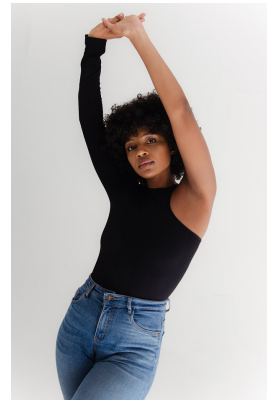

citizen
A Division Of Boss Models

AMO FANTI

Height: 168cm Bust: 86cm Waist: 68cm Hips: 99cm Shoe: 6 UK Hair: Brown Eyes: Dark Brown

citizen
A Division Of Boss Models

AMO FANTI

Height: 168cm Bust: 86cm Waist: 68cm Hips: 99cm Shoe: 6 UK Hair: Brown Eyes: Dark Brown