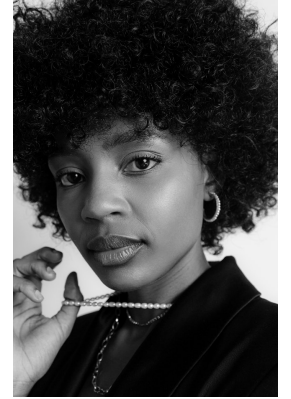

citizen
A Division Of Boss Models

AMO FANTI

Height: 168cm Bust: 86cm Waist: 68cm Hips: 99cm Shoe: 6 UK Hair: Brown Eyes: Dark Brown

citizen
A Division Of Boss Models

AMO FANTI

Height: 168cm Bust: 86cm Waist: 68cm Hips: 99cm Shoe: 6 UK Hair: Brown Eyes: Dark Brown