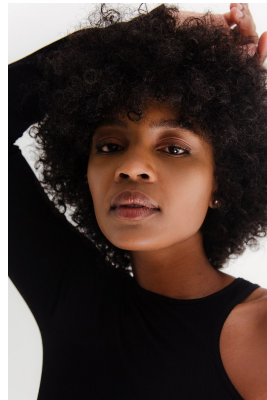

**citizen**  
*A Division Of Boss Models*

**AMO FANTI**

Height: 168cm Bust: 86cm Waist: 68cm Hips: 99cm Shoe: 6 UK Hair: Brown Eyes: Dark Brown

**citizen**  
*A Division Of Boss Models*

**AMO FANTI**

Height: 168cm Bust: 86cm Waist: 68cm Hips: 99cm Shoe: 6 UK Hair: Brown Eyes: Dark Brown