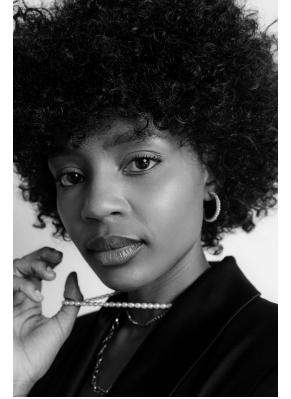

**citizen**  
*A Division Of Boss Models*

**AMO FANTI**

Height: 168cm Bust: 86cm Waist: 68cm Hips: 99cm Shoe: 6 UK Hair: Brown Eyes: Dark Brown

**citizen**  
*A Division Of Boss Models*

**AMO FANTI**

Height: 168cm Bust: 86cm Waist: 68cm Hips: 99cm Shoe: 6 UK Hair: Brown Eyes: Dark Brown