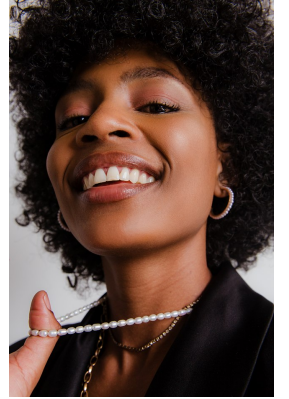

citizen
A Division Of Boss Models

AMO FANTI

Height: 168cm Bust: 86cm Waist: 68cm Hips: 99cm Shoe: 6 UK Hair: Brown Eyes: Dark Brown

citizen
A Division Of Boss Models

AMO FANTI

Height: 168cm Bust: 86cm Waist: 68cm Hips: 99cm Shoe: 6 UK Hair: Brown Eyes: Dark Brown