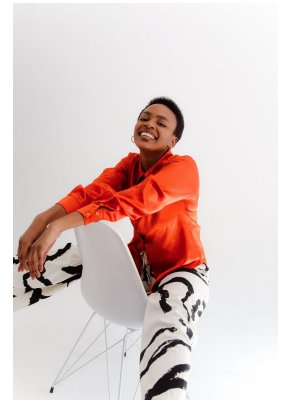

citizen
A Division Of Boss Models

AMO FANTI

Height: 168cm Bust: 86cm Waist: 68cm Hips: 99cm Shoe: 6 UK Hair: Brown Eyes: Dark Brown

citizen
A Division Of Boss Models

AMO FANTI

Height: 168cm Bust: 86cm Waist: 68cm Hips: 99cm Shoe: 6 UK Hair: Brown Eyes: Dark Brown