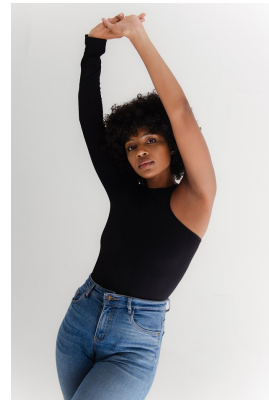

citizen
A Division Of Boss Models

AMO FANTI

Height: 168cm Bust: 86cm Waist: 68cm Hips: 99cm Shoe: 6 UK Hair: Brown Eyes: Dark Brown

citizen
A Division Of Boss Models

AMO FANTI

Height: 168cm Bust: 86cm Waist: 68cm Hips: 99cm Shoe: 6 UK Hair: Brown Eyes: Dark Brown