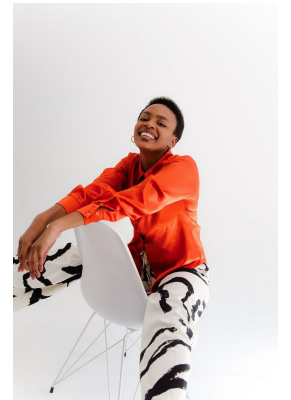

citizen
A Division Of Boss Models

AMO FANTI

Height: 168cm Bust: 86cm Waist: 68cm Hips: 99cm Shoe: 6 UK Hair: Brown Eyes: Dark Brown

citizen
A Division Of Boss Models

AMO FANTI

Height: 168cm Bust: 86cm Waist: 68cm Hips: 99cm Shoe: 6 UK Hair: Brown Eyes: Dark Brown