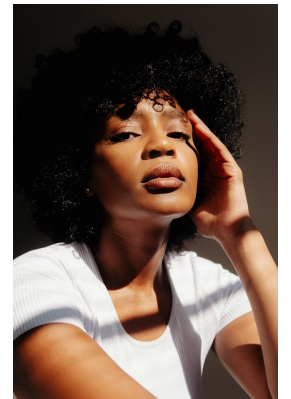

**citizen**  
*A Division Of Boss Models*

**AMO FANTI**

Height: 168cm Bust: 86cm Waist: 68cm Hips: 99cm Shoe: 6 UK Hair: Brown Eyes: Dark Brown

**citizen**  
*A Division Of Boss Models*

**AMO FANTI**

Height: 168cm Bust: 86cm Waist: 68cm Hips: 99cm Shoe: 6 UK Hair: Brown Eyes: Dark Brown