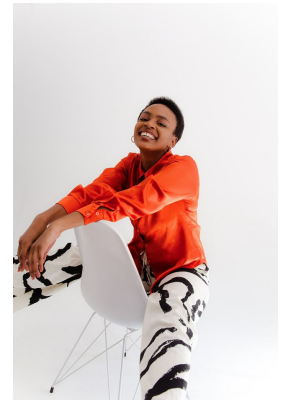

**citizen**  
*A Division Of Boss Models*

**AMO FANTI**

Height: 168cm Bust: 86cm Waist: 68cm Hips: 99cm Shoe: 6 UK Hair: Brown Eyes: Dark Brown

**citizen**  
*A Division Of Boss Models*

**AMO FANTI**

Height: 168cm Bust: 86cm Waist: 68cm Hips: 99cm Shoe: 6 UK Hair: Brown Eyes: Dark Brown