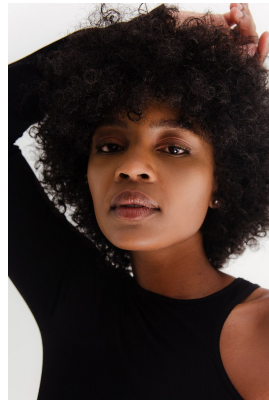

citizen
A Division Of Boss Models

AMO FANTI

Height: 168cm Bust: 86cm Waist: 68cm Hips: 99cm Shoe: 6 UK Hair: Brown Eyes: Dark Brown

citizen
A Division Of Boss Models

AMO FANTI

Height: 168cm Bust: 86cm Waist: 68cm Hips: 99cm Shoe: 6 UK Hair: Brown Eyes: Dark Brown