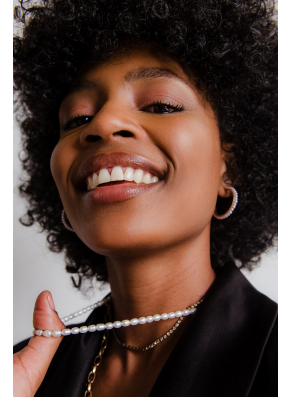

**citizen**  
*A Division Of Boss Models*

**AMO FANTI**

Height: 168cm Bust: 86cm Waist: 68cm Hips: 99cm Shoe: 6 UK Hair: Brown Eyes: Dark Brown

**citizen**  
*A Division Of Boss Models*

**AMO FANTI**

Height: 168cm Bust: 86cm Waist: 68cm Hips: 99cm Shoe: 6 UK Hair: Brown Eyes: Dark Brown