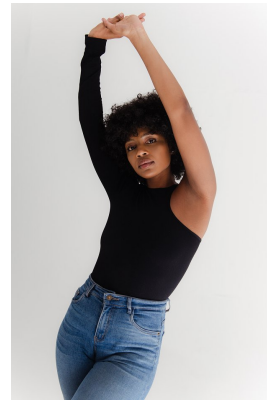

**citizen**  
*A Division Of Boss Models*

**AMO FANTI**

Height: 168cm Bust: 86cm Waist: 68cm Hips: 99cm Shoe: 6 UK Hair: Brown Eyes: Dark Brown

**citizen**  
*A Division Of Boss Models*

**AMO FANTI**

Height: 168cm Bust: 86cm Waist: 68cm Hips: 99cm Shoe: 6 UK Hair: Brown Eyes: Dark Brown