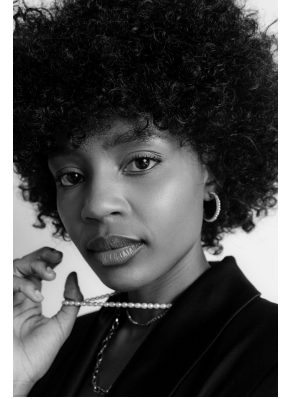

citizen
A Division Of Boss Models

AMO FANTI

Height: 168cm Bust: 86cm Waist: 68cm Hips: 99cm Shoe: 6 UK Hair: Brown Eyes: Dark Brown

citizen
A Division Of Boss Models

AMO FANTI

Height: 168cm Bust: 86cm Waist: 68cm Hips: 99cm Shoe: 6 UK Hair: Brown Eyes: Dark Brown