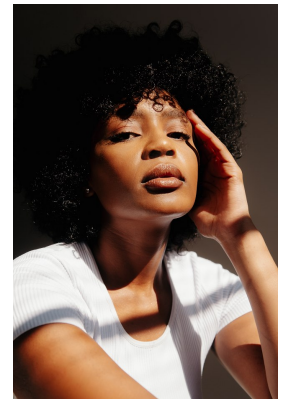

citizen
A Division Of Boss Models

AMO FANTI

Height: 168cm Bust: 86cm Waist: 68cm Hips: 99cm Shoe: 6 UK Hair: Brown Eyes: Dark Brown

citizen
A Division Of Boss Models

AMO FANTI

Height: 168cm Bust: 86cm Waist: 68cm Hips: 99cm Shoe: 6 UK Hair: Brown Eyes: Dark Brown