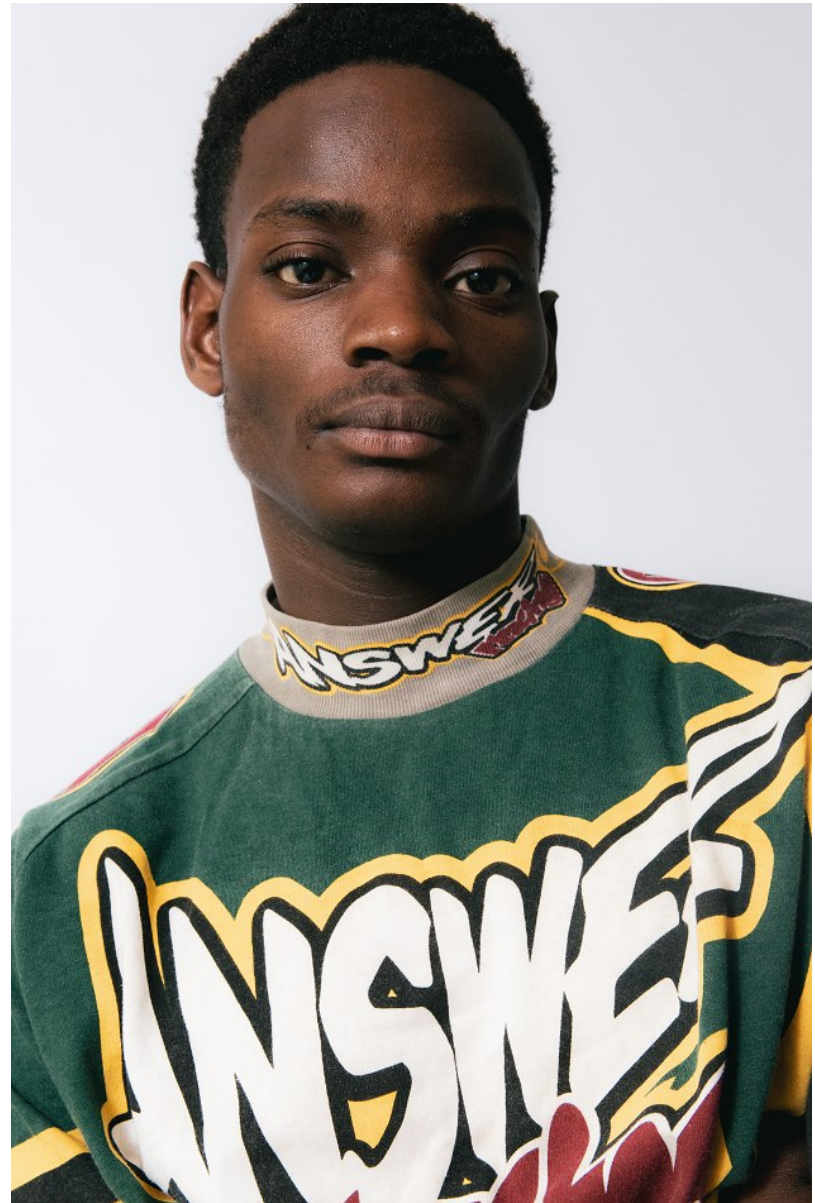

citizen
A Division Of Boss Models

KOLE HUGHES

Height: 184cm Chest: 89cm Waist: 79cm Shoe: 12 UK Hair: Black Eyes: Brown

KOLE HUGHES

Height: 184cm Chest: 89cm Waist: 79cm Shoe: 12 UK Hair: Black Eyes: Brown

KOLE HUGHES

Height: 184cm Chest: 89cm Waist: 79cm Shoe: 12 UK Hair: Black Eyes: Brown

KOLE HUGHES

Height: 184cm Chest: 89cm Waist: 79cm Shoe: 12 UK Hair: Black Eyes: Brown

KOLE HUGHES

Height: 184cm Chest: 89cm Waist: 79cm Shoe: 12 UK Hair: Black Eyes: Brown

KOLE HUGHES

Height: 184cm Chest: 89cm Waist: 79cm Shoe: 12 UK Hair: Black Eyes: Brown

citizen
A Division Of Boss Models

KOLE HUGHES

Height: 184cm Chest: 89cm Waist: 79cm Shoe: 12 UK Hair: Black Eyes: Brown

citizen
A Division Of Boss Models

KOLE HUGHES

Height: 184cm Chest: 89cm Waist: 79cm Shoe: 12 UK Hair: Black Eyes: Brown