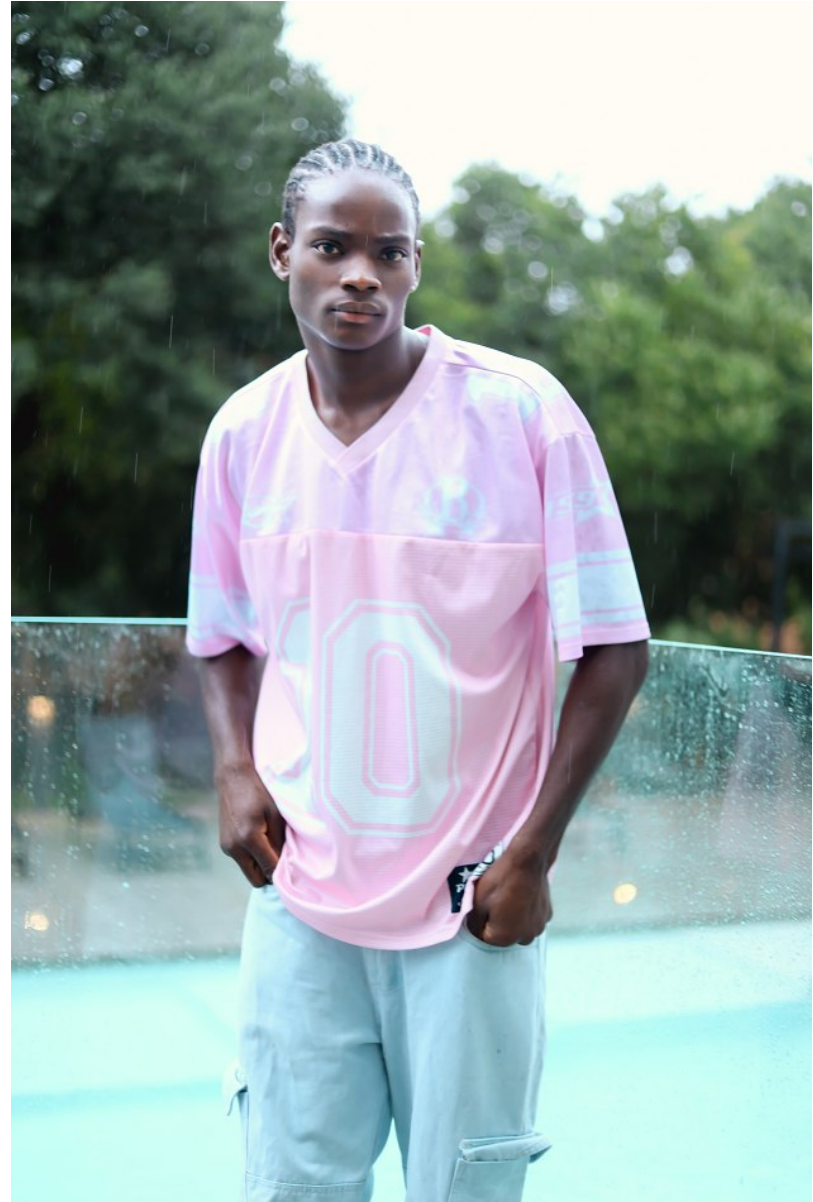

citizen
A Division Of Boss Models

KOLE HUGHES

Height: 184cm Chest: 89cm Waist: 79cm Shoe: 12 UK Hair: Black Eyes: Brown

citizen
A Division Of Boss Models

KOLE HUGHES

Height: 184cm Chest: 89cm Waist: 79cm Shoe: 12 UK Hair: Black Eyes: Brown

KOLE HUGHES

Height: 184cm Chest: 89cm Waist: 79cm Shoe: 12 UK Hair: Black Eyes: Brown

citizen
A Division Of Boss Models

KOLE HUGHES

Height: 184cm Chest: 89cm Waist: 79cm Shoe: 12 UK Hair: Black Eyes: Brown