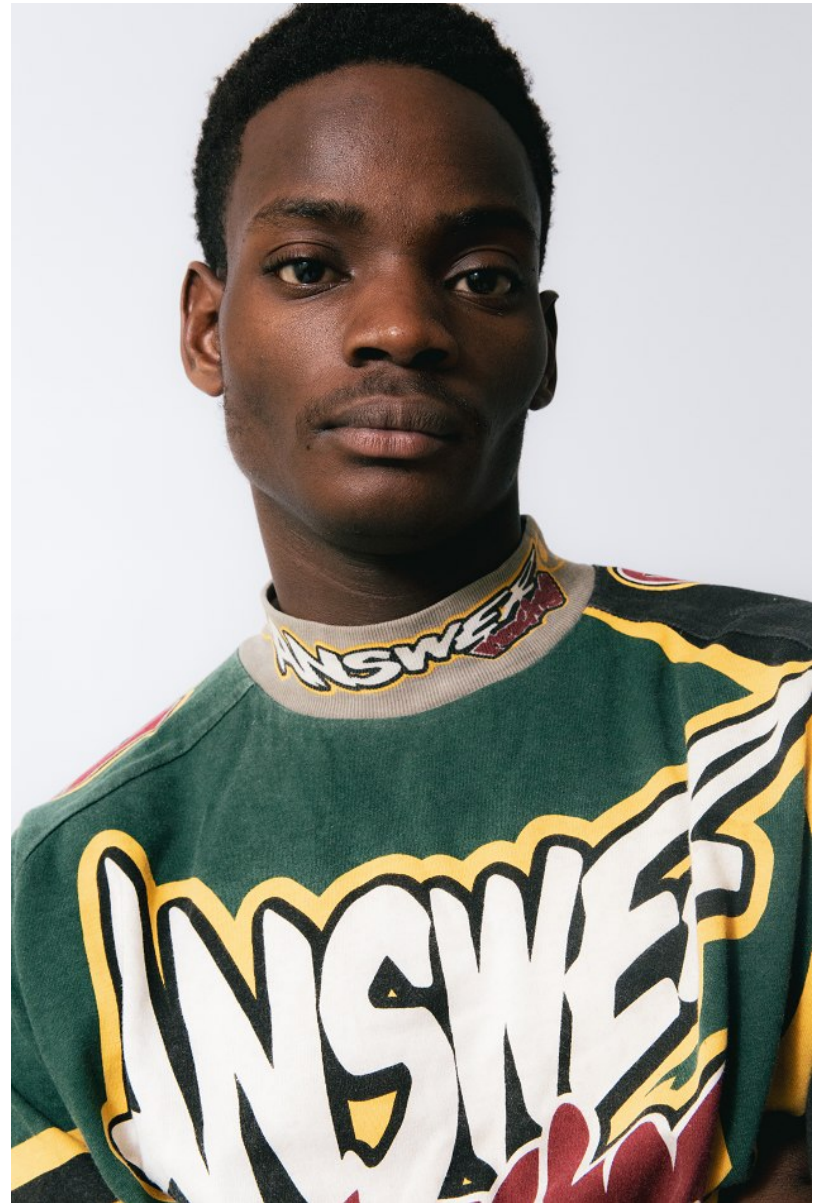

citizen
A Division Of Boss Models

KOLE HUGHES

Height: 183cm Chest: 96cm Waist: 82cm Shoe: 12 UK Hair: Black Eyes: Brown

KOLE HUGHES

Height: 183cm Chest: 96cm Waist: 82cm Shoe: 12 UK Hair: Black Eyes: Brown

KOLE HUGHES

Height: 183cm Chest: 96cm Waist: 82cm Shoe: 12 UK Hair: Black Eyes: Brown

KOLE HUGHES

Height: 183cm Chest: 96cm Waist: 82cm Shoe: 12 UK Hair: Black Eyes: Brown

KOLE HUGHES

Height: 183cm Chest: 96cm Waist: 82cm Shoe: 12 UK Hair: Black Eyes: Brown

KOLE HUGHES

Height: 183cm Chest: 96cm Waist: 82cm Shoe: 12 UK Hair: Black Eyes: Brown

citizen
A Division Of Boss Models

KOLE HUGHES

Height: 183cm Chest: 96cm Waist: 82cm Shoe: 12 UK Hair: Black Eyes: Brown

citizen
A Division Of Boss Models

KOLE HUGHES

Height: 183cm Chest: 96cm Waist: 82cm Shoe: 12 UK Hair: Black Eyes: Brown