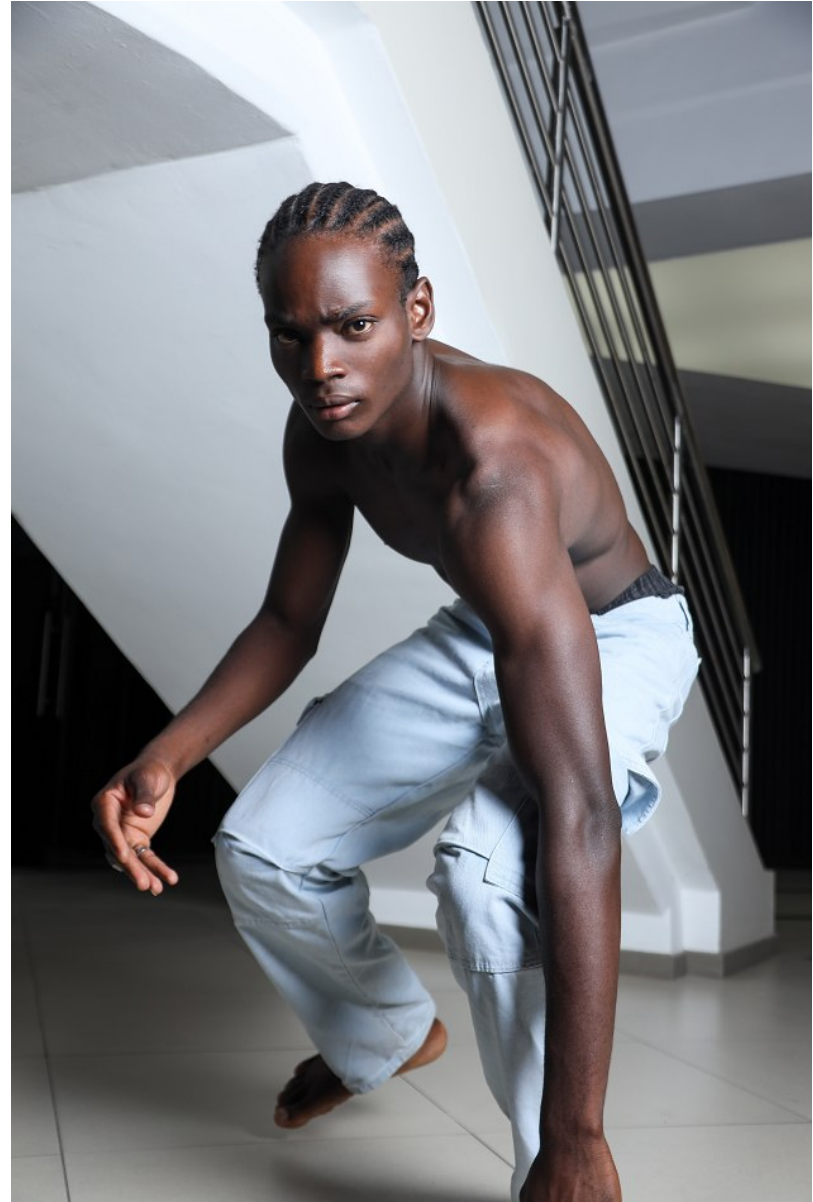

citizen
A Division Of Boss Models

KOLE HUGHES

Height: 184cm Chest: 89cm Waist: 79cm Shoe: 12 UK Hair: Black Eyes: Brown

citizen
A Division Of Boss Models

KOLE HUGHES

Height: 184cm Chest: 89cm Waist: 79cm Shoe: 12 UK Hair: Black Eyes: Brown

KOLE HUGHES

Height: 184cm Chest: 89cm Waist: 79cm Shoe: 12 UK Hair: Black Eyes: Brown

citizen
A Division Of Boss Models

KOLE HUGHES

Height: 184cm Chest: 89cm Waist: 79cm Shoe: 12 UK Hair: Black Eyes: Brown

citizen
A Division Of Boss Models

KOLE HUGHES

Height: 184cm Chest: 89cm Waist: 79cm Shoe: 12 UK Hair: Black Eyes: Brown