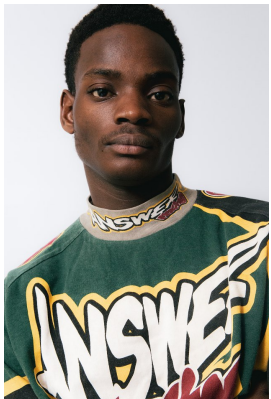

citizen
A Division Of Boss Models

KOLE HUGHES

Height: 183cm Chest: 96cm Waist: 82cm Shoe: 12 UK Hair: Black Eyes: Brown

citizen
A Division Of Boss Models

KOLE HUGHES

Height: 183cm Chest: 96cm Waist: 82cm Shoe: 12 UK Hair: Black Eyes: Brown