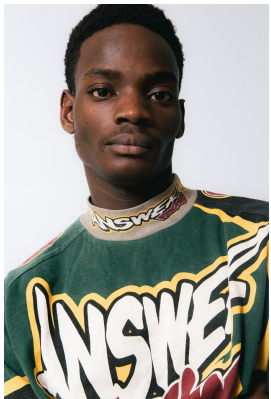

citizen
A Division Of Boss Models

KOLE HUGHES

Height: 184cm Chest: 89cm Waist: 79cm Shoe: 12 UK Hair: Black Eyes: Brown

citizen
A Division Of Boss Models

KOLE HUGHES

Height: 184cm Chest: 89cm Waist: 79cm Shoe: 12 UK Hair: Black Eyes: Brown