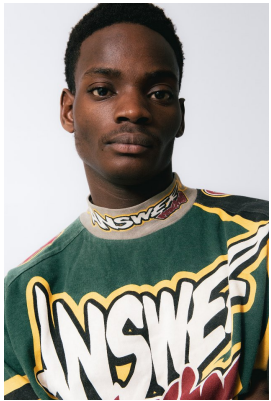

citizen
A Division Of Boss Models

KOLE HUGHES

Height: 183cm Chest: 96cm Waist: 82cm Shoe: 12 UK Hair: Black Eyes: Brown

citizen
A Division Of Boss Models

KOLE HUGHES

Height: 183cm Chest: 96cm Waist: 82cm Shoe: 12 UK Hair: Black Eyes: Brown