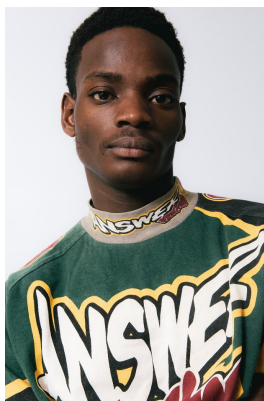

# citizen

A Division Of Boss Models

## KOLE HUGHES

Height: 184cm Chest: 89cm Waist: 79cm Shoe: 12 UK Hair: Black Eyes: Brown

**citizen**  
*A Division Of Boss Models*

**KOLE HUGHES**

Height: 184cm Chest: 89cm Waist: 79cm Shoe: 12 UK Hair: Black Eyes: Brown