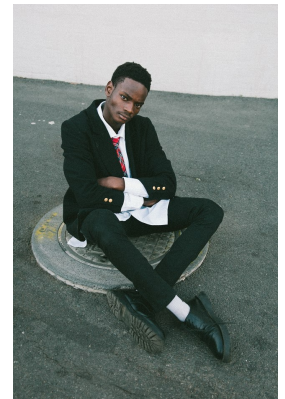

citizen
A Division Of Boss Models

KOLE HUGHES

Height: 183cm Chest: 96cm Waist: 82cm Shoe: 12 UK Hair: Black Eyes: Brown

citizen
A Division Of Boss Models

KOLE HUGHES

Height: 183cm Chest: 96cm Waist: 82cm Shoe: 12 UK Hair: Black Eyes: Brown