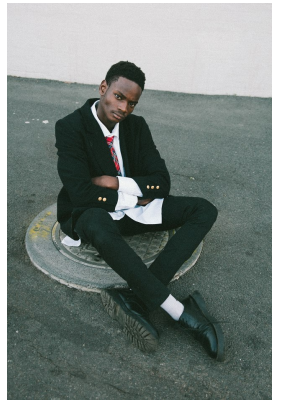

citizen
A Division Of Boss Models

KOLE HUGHES

Height: 183cm Chest: 96cm Waist: 82cm Shoe: 12 UK Hair: Black Eyes: Brown

citizen
A Division Of Boss Models

KOLE HUGHES

Height: 183cm Chest: 96cm Waist: 82cm Shoe: 12 UK Hair: Black Eyes: Brown