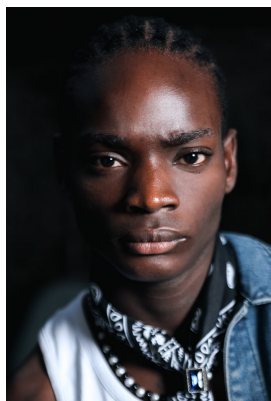

# citizen

A Division Of Boss Models

## KOLE HUGHES

Height: 184cm Chest: 89cm Waist: 79cm Shoe: 12 UK Hair: Black Eyes: Brown

**citizen**  
*A Division Of Boss Models*

**KOLE HUGHES**

Height: 184cm Chest: 89cm Waist: 79cm Shoe: 12 UK Hair: Black Eyes: Brown