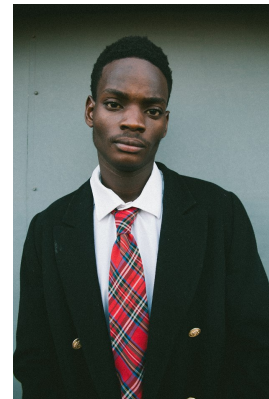

citizen
A Division Of Boss Models

KOLE HUGHES

Height: 184cm Chest: 89cm Waist: 79cm Shoe: 12 UK Hair: Black Eyes: Brown

citizen
A Division Of Boss Models

KOLE HUGHES

Height: 184cm Chest: 89cm Waist: 79cm Shoe: 12 UK Hair: Black Eyes: Brown