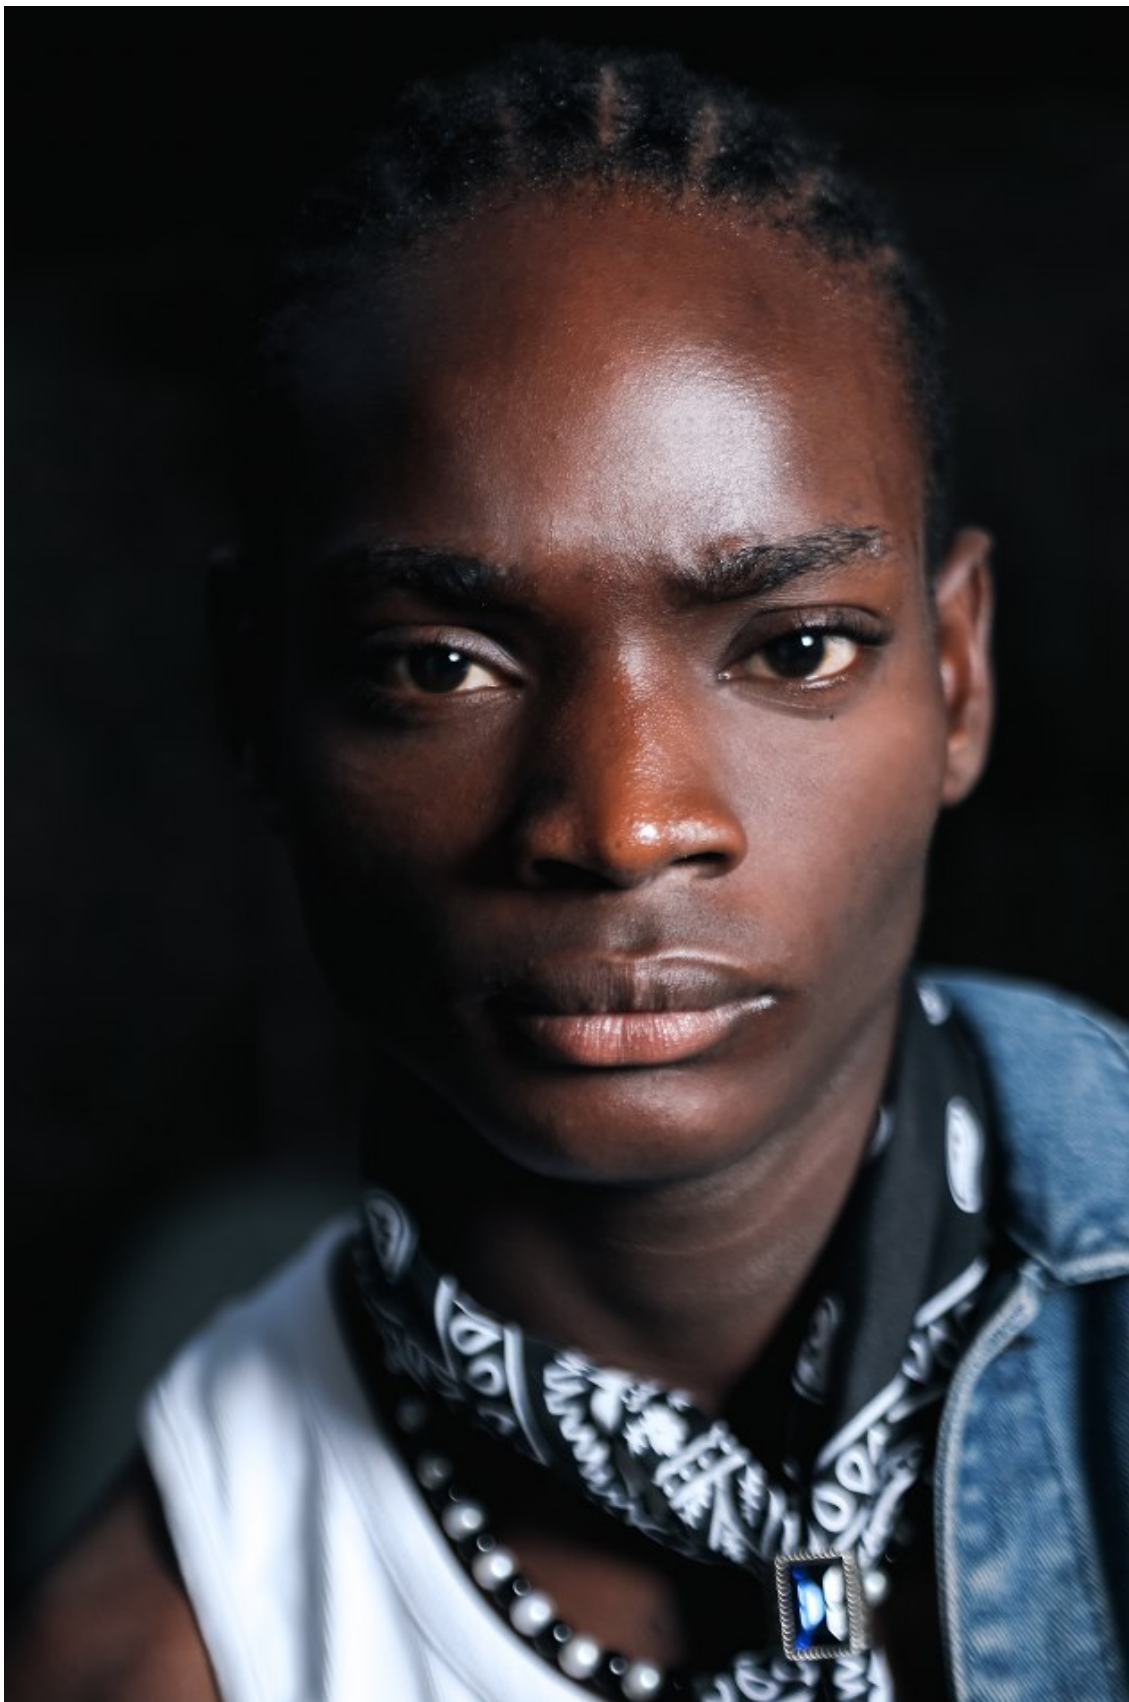

citizen
A Division Of Boss Models

KOLE HUGHES

Height: 184cm Chest: 89cm Waist: 79cm Shoe: 12 UK Hair: Black Eyes: Brown

citizen
A Division Of Boss Models

KOLE HUGHES

Height: 184cm Chest: 89cm Waist: 79cm Shoe: 12 UK Hair: Black Eyes: Brown