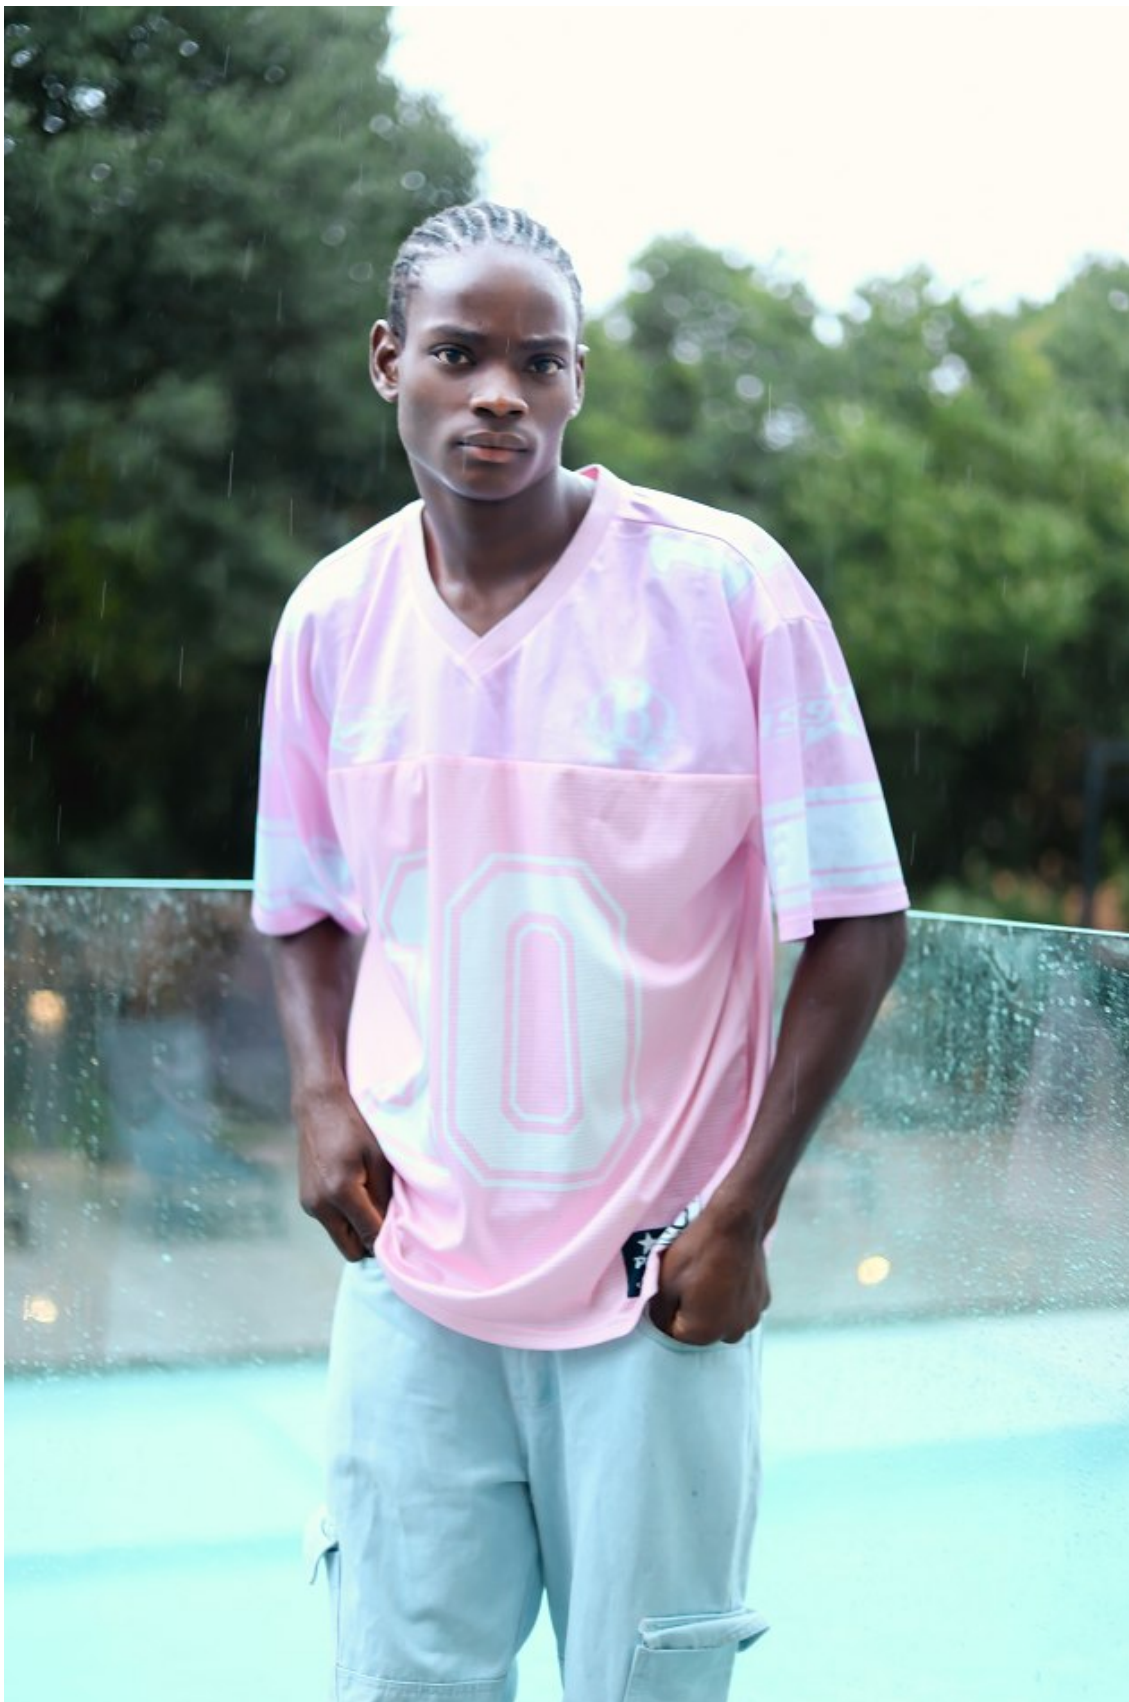

citizen
A Division Of Boss Models

KOLE HUGHES

Height: 184cm Chest: 89cm Waist: 79cm Shoe: 12 UK Hair: Black Eyes: Brown

citizen
A Division Of Boss Models

KOLE HUGHES

Height: 184cm Chest: 89cm Waist: 79cm Shoe: 12 UK Hair: Black Eyes: Brown