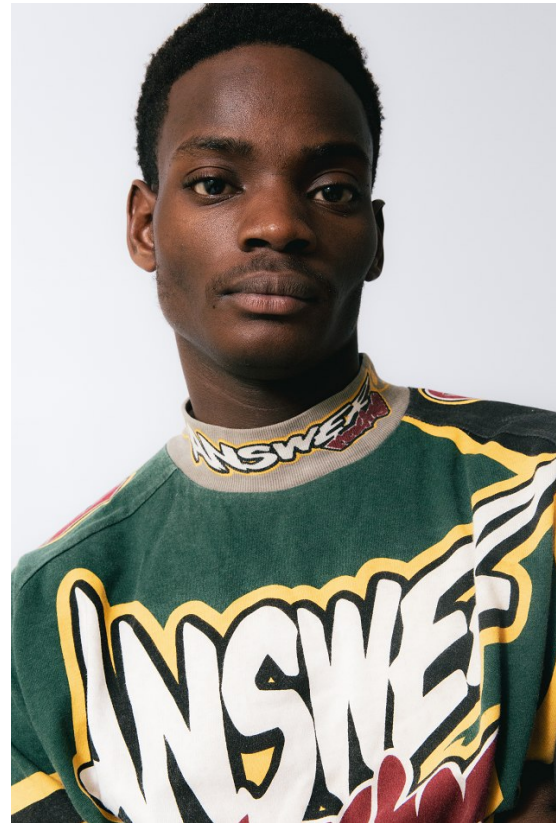

**citizen**  
*A Division Of Boss Models*

**KOLE HUGHES**

Height: 183cm Chest: 96cm Waist: 82cm Shoe: 12 UK Hair: Black Eyes: Brown

**KOLE HUGHES**

Height: 183cm Chest: 96cm Waist: 82cm Shoe: 12 UK Hair: Black Eyes: Brown

**KOLE HUGHES**

Height: 183cm Chest: 96cm Waist: 82cm Shoe: 12 UK Hair: Black Eyes: Brown

**citizen**  
*A Division Of Boss Models*

**KOLE HUGHES**

Height: 183cm Chest: 96cm Waist: 82cm Shoe: 12 UK Hair: Black Eyes: Brown

**citizen**  
*A Division Of Boss Models*

**KOLE HUGHES**

Height: 183cm Chest: 96cm Waist: 82cm Shoe: 12 UK Hair: Black Eyes: Brown