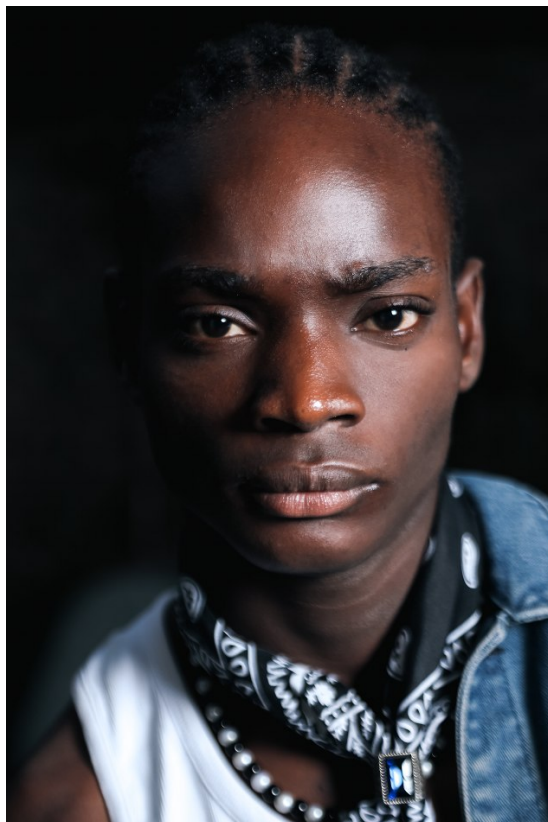

**citizen**  
*A Division Of Boss Models*

**KOLE HUGHES**

Height: 184cm Chest: 89cm Waist: 79cm Shoe: 12 UK Hair: Black Eyes: Brown

**KOLE HUGHES**

Height: 184cm Chest: 89cm Waist: 79cm Shoe: 12 UK Hair: Black Eyes: Brown

**citizen**  
*A Division Of Boss Models*

**KOLE HUGHES**

Height: 184cm Chest: 89cm Waist: 79cm Shoe: 12 UK Hair: Black Eyes: Brown

**citizen**  
*A Division Of Boss Models*

**KOLE HUGHES**

Height: 184cm Chest: 89cm Waist: 79cm Shoe: 12 UK Hair: Black Eyes: Brown

**citizen**  
*A Division Of Boss Models*

**KOLE HUGHES**

Height: 184cm Chest: 89cm Waist: 79cm Shoe: 12 UK Hair: Black Eyes: Brown