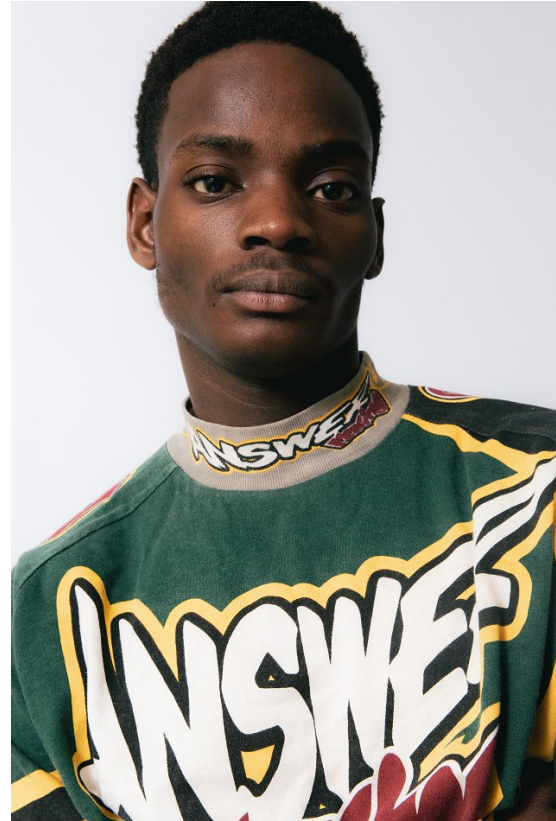

citizen
A Division Of Boss Models

KOLE HUGHES

Height: 183cm Chest: 96cm Waist: 82cm Shoe: 12 UK Hair: Black Eyes: Brown

citizen
A Division Of Boss Models

KOLE HUGHES

Height: 183cm Chest: 96cm Waist: 82cm Shoe: 12 UK Hair: Black Eyes: Brown

KOLE HUGHES

Height: 183cm Chest: 96cm Waist: 82cm Shoe: 12 UK Hair: Black Eyes: Brown

citizen
A Division Of Boss Models

KOLE HUGHES

Height: 183cm Chest: 96cm Waist: 82cm Shoe: 12 UK Hair: Black Eyes: Brown

citizen
A Division Of Boss Models

KOLE HUGHES

Height: 183cm Chest: 96cm Waist: 82cm Shoe: 12 UK Hair: Black Eyes: Brown