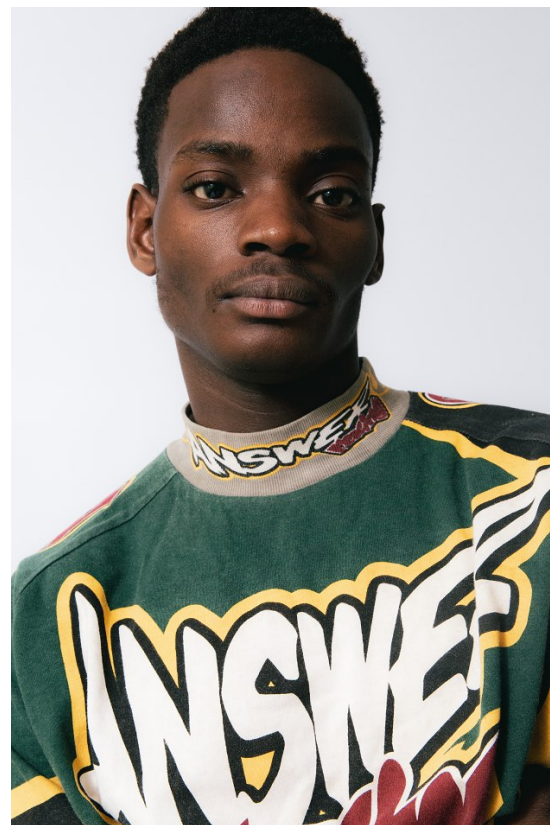

**citizen**  
*A Division Of Boss Models*

**KOLE HUGHES**

Height: 184cm Chest: 89cm Waist: 79cm Shoe: 12 UK Hair: Black Eyes: Brown

**KOLE HUGHES**

Height: 184cm Chest: 89cm Waist: 79cm Shoe: 12 UK Hair: Black Eyes: Brown

**citizen**  
*A Division Of Boss Models*

**KOLE HUGHES**

Height: 184cm Chest: 89cm Waist: 79cm Shoe: 12 UK Hair: Black Eyes: Brown

**citizen**  
*A Division Of Boss Models*

**KOLE HUGHES**

Height: 184cm Chest: 89cm Waist: 79cm Shoe: 12 UK Hair: Black Eyes: Brown

**citizen**  
*A Division Of Boss Models*

**KOLE HUGHES**

Height: 184cm Chest: 89cm Waist: 79cm Shoe: 12 UK Hair: Black Eyes: Brown