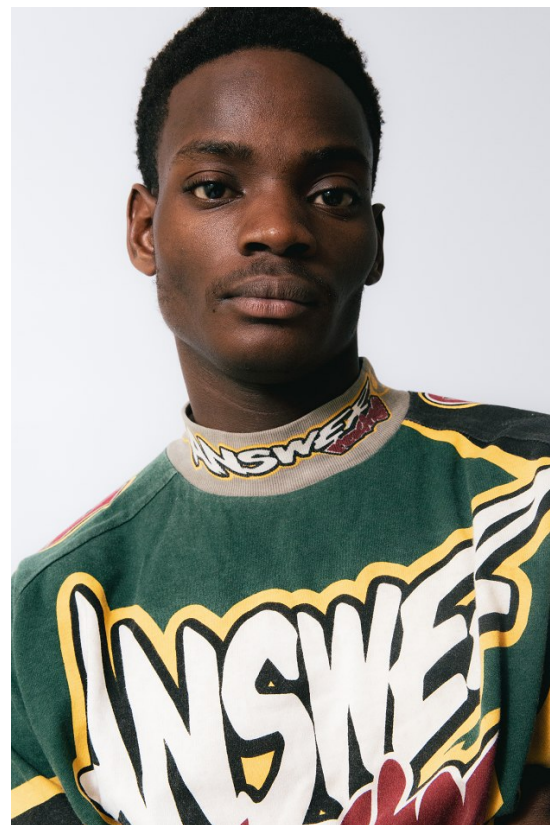

citizen
A Division Of Boss Models

KOLE HUGHES

Height: 184cm Chest: 89cm Waist: 79cm Shoe: 12 UK Hair: Black Eyes: Brown

KOLE HUGHES

Height: 184cm Chest: 89cm Waist: 79cm Shoe: 12 UK Hair: Black Eyes: Brown

citizen
A Division Of Boss Models

KOLE HUGHES

Height: 184cm Chest: 89cm Waist: 79cm Shoe: 12 UK Hair: Black Eyes: Brown

citizen
A Division Of Boss Models

KOLE HUGHES

Height: 184cm Chest: 89cm Waist: 79cm Shoe: 12 UK Hair: Black Eyes: Brown

citizen
A Division Of Boss Models

KOLE HUGHES

Height: 184cm Chest: 89cm Waist: 79cm Shoe: 12 UK Hair: Black Eyes: Brown