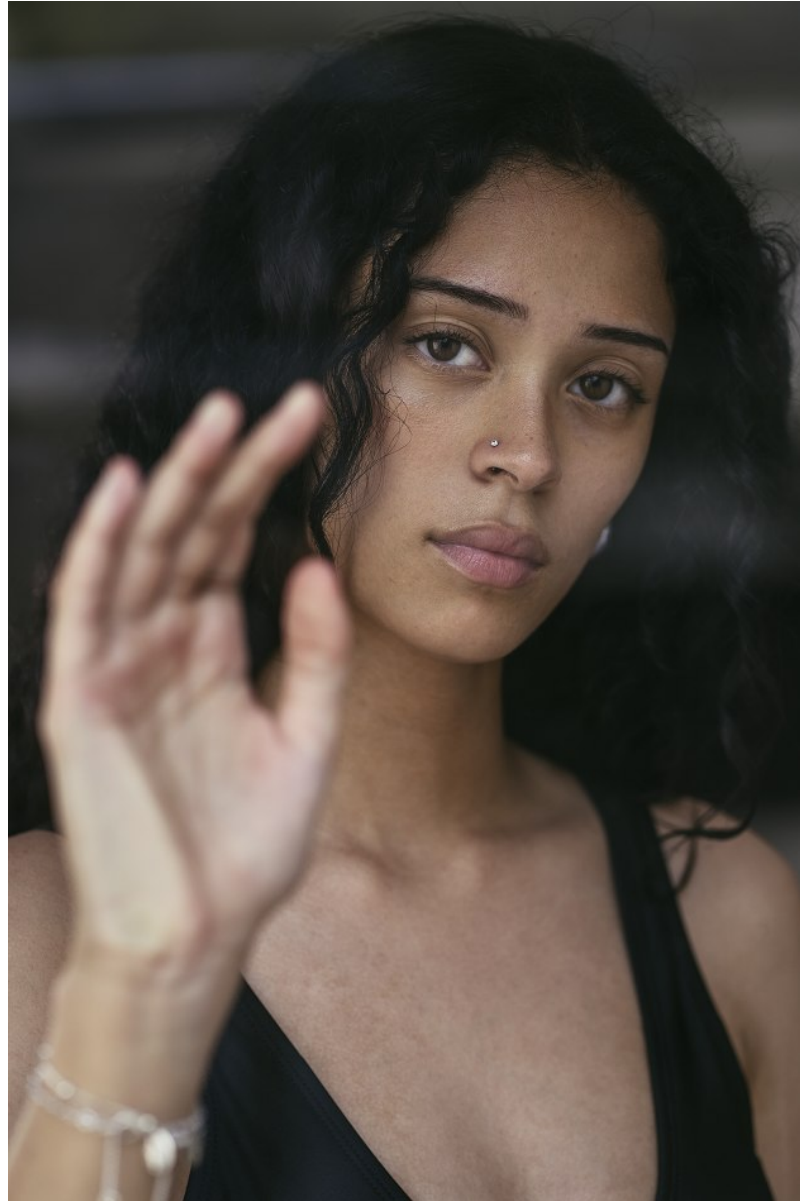

citizen
A Division Of Boss Models

KAYLA ABRAHAMS

Height: 178cm Bust: 82cm Waist: 62cm Hips: 97cm Shoe: 6 UK Hair: Black Eyes: Brown

KAYLA ABRAHAMS

Height: 178cm Bust: 82cm Waist: 62cm Hips: 97cm Shoe: 6 UK Hair: Black Eyes: Brown

KAYLA ABRAHAMS

Height: 178cm Bust: 82cm Waist: 62cm Hips: 97cm Shoe: 6 UK Hair: Black Eyes: Brown

KAYLA ABRAHAMS

Height: 178cm Bust: 82cm Waist: 62cm Hips: 97cm Shoe: 6 UK Hair: Black Eyes: Brown

KAYLA ABRAHAMS