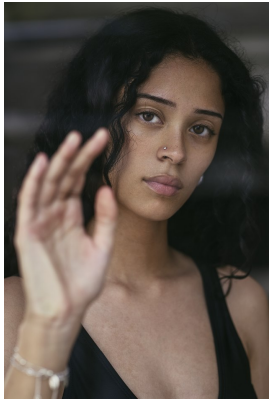

# **citizen**

*A Division Of Boss Models*

## **KAYLA ABRAHAMS**

Height: 178cm Bust: 82cm Waist: 62cm Hips: 97cm Shoe: 6 UK Hair: Black Eyes: Brown

**citizen**  
*A Division Of Boss Models*

**KAYLA ABRAHAMS**

Height: 178cm Bust: 82cm Waist: 62cm Hips: 97cm Shoe: 6 UK Hair: Black Eyes: Brown