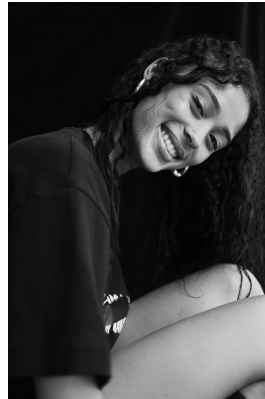

# **citizen**

*A Division Of Boss Models*

## **KAYLA ABRAHAMS**

Height: 178cm Bust: 82cm Waist: 62cm Hips: 97cm Shoe: 6 UK Hair: Black Eyes: Brown

**citizen**  
*A Division Of Boss Models*

**KAYLA ABRAHAMS**

Height: 178cm Bust: 82cm Waist: 62cm Hips: 97cm Shoe: 6 UK Hair: Black Eyes: Brown