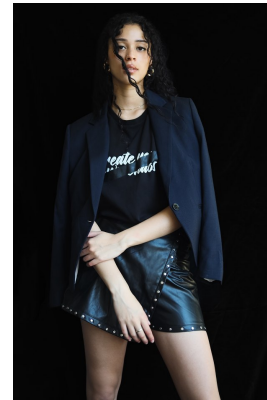

# **citizen**

*A Division Of Boss Models*

## **KAYLA ABRAHAMS**

Height: 178cm Bust: 82cm Waist: 62cm Hips: 97cm Shoe: 6 UK Hair: Black Eyes: Brown

**citizen**  
*A Division Of Boss Models*

**KAYLA ABRAHAMS**

Height: 178cm Bust: 82cm Waist: 62cm Hips: 97cm Shoe: 6 UK Hair: Black Eyes: Brown