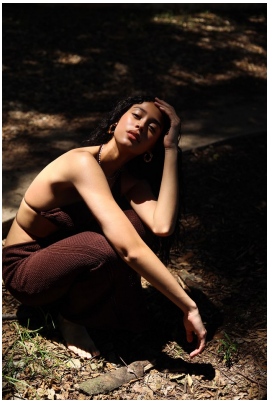

citizen

A Division Of Boss Models

KAYLA ABRAHAMS

Height: 178cm Bust: 82cm Waist: 62cm Hips: 97cm Shoe: 6 UK Hair: Black Eyes: Brown