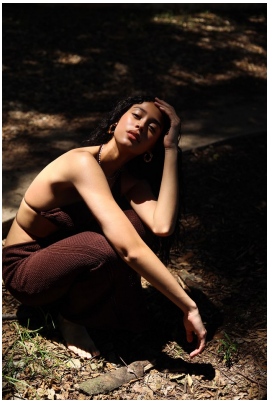

# **citizen**

*A Division Of Boss Models*

## **KAYLA ABRAHAMS**

Height: 178cm Bust: 82cm Waist: 62cm Hips: 97cm Shoe: 6 UK Hair: Black Eyes: Brown