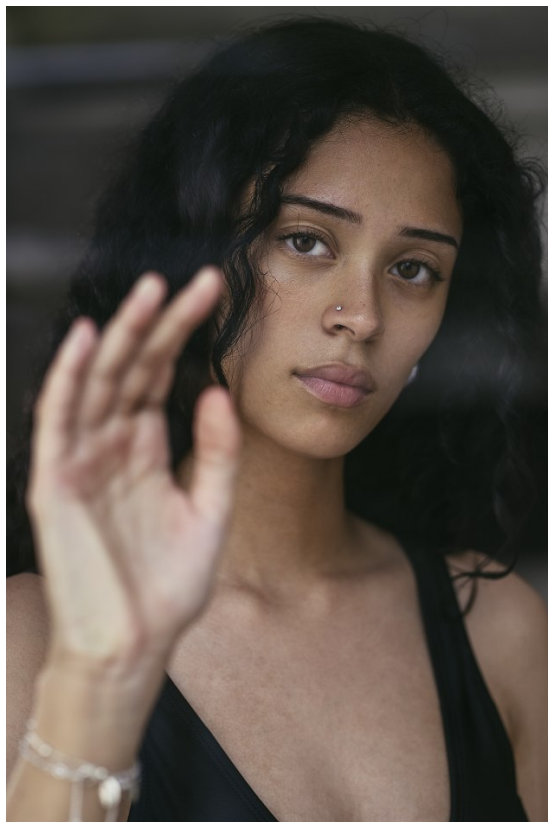

**citizen**  
*A Division Of Boss Models*

**KAYLA ABRAHAMS**

Height: 178cm Bust: 82cm Waist: 62cm Hips: 97cm Shoe: 6 UK Hair: Black Eyes: Brown

**KAYLA ABRAHAMS**

Height: 178cm Bust: 82cm Waist: 62cm Hips: 97cm Shoe: 6 UK Hair: Black Eyes: Brown

**KAYLA ABRAHAMS**

Height: 178cm Bust: 82cm Waist: 62cm Hips: 97cm Shoe: 6 UK Hair: Black Eyes: Brown

**KAYLA ABRAHAMS**

Height: 178cm Bust: 82cm Waist: 62cm Hips: 97cm Shoe: 6 UK Hair: Black Eyes: Brown

**KAYLA ABRAHAMS**

Height: 178cm Bust: 82cm Waist: 62cm Hips: 97cm Shoe: 6 UK Hair: Black Eyes: Brown

**citizen**  
*A Division Of Boss Models*

**KAYLA ABRAHAMS**

Height: 178cm Bust: 82cm Waist: 62cm Hips: 97cm Shoe: 6 UK Hair: Black Eyes: Brown