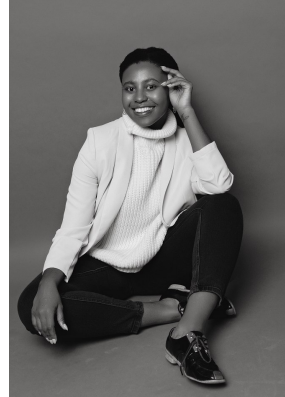

citizen
A Division Of Boss Models

NOLO MOKOTEDI

Height: 170cm Bust: 90cm Waist: 83cm Hips: 114cm Shoe: 6 UK Hair: Black Eyes: Brown