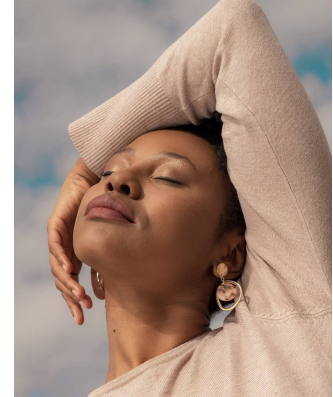

citizen
A Division Of Boss Models

NOLO MOKOTEDI

Height: 170cm Bust: 90cm Waist: 83cm Hips: 114cm Shoe: 6 UK Hair: Black Eyes: Brown