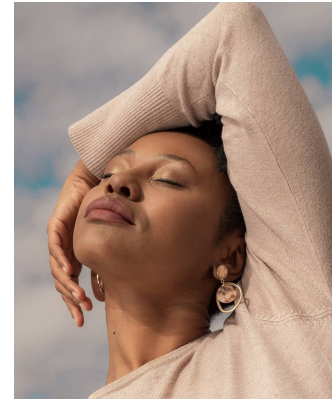

citizen
A Division Of Boss Models

NOLO MOKOTEDI

Height: 170cm Bust: 90cm Waist: 83cm Hips: 114cm Shoe: 6 UK Hair: Black Eyes: Brown