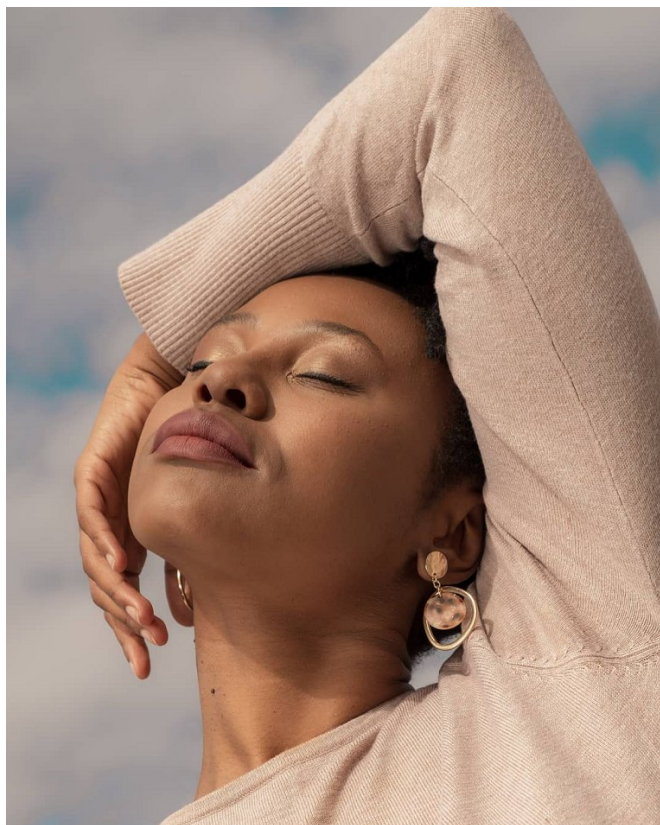

citizen
A Division Of Boss Models

NOLO MOKOTEDI

Height: 170cm Bust: 90cm Waist: 83cm Hips: 114cm Shoe: 6 UK Hair: Black Eyes: Brown

citizen
A Division Of Boss Models

NOLO MOKOTEDI

Height: 170cm Bust: 90cm Waist: 83cm Hips: 114cm Shoe: 6 UK Hair: Black Eyes: Brown

NOLO MOKOTEDI

Height: 170cm Bust: 90cm Waist: 83cm Hips: 114cm Shoe: 6 UK Hair: Black Eyes: Brown

citizen
A Division Of Boss Models

NOLO MOKOTEDI

Height: 170cm Bust: 90cm Waist: 83cm Hips: 114cm Shoe: 6 UK Hair: Black Eyes: Brown