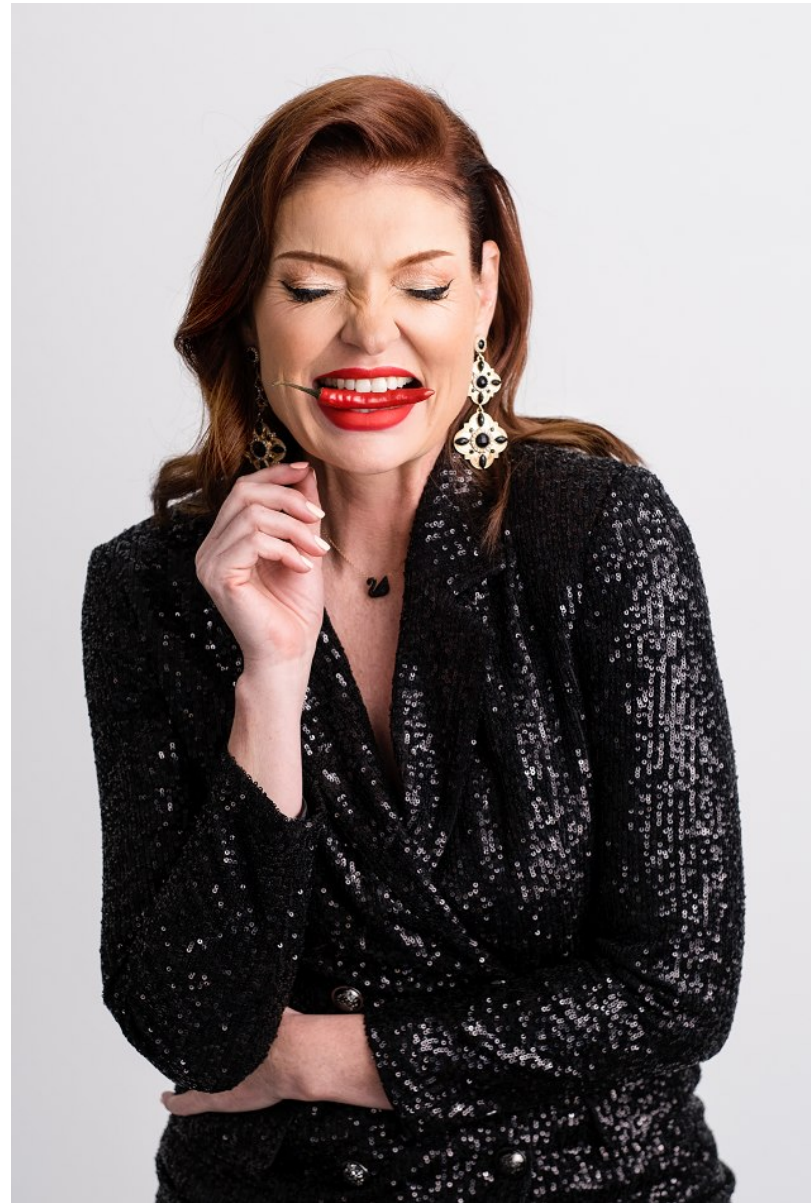

**citizen**  
*A Division Of Boss Models*

**MARIKA OPPERMAN**

Height: 181cm Bust: 90cm Waist: 81cm Hips: 92cm Shoe: 7 UK Hair: Red Eyes: Hazel

**MARIKA OPPERMAN**

Height: 181cm Bust: 90cm Waist: 81cm Hips: 92cm Shoe: 7 UK Hair: Red Eyes: Hazel

**MARIKA OPPERMAN**

Height: 181cm Bust: 90cm Waist: 81cm Hips: 92cm Shoe: 7 UK Hair: Red Eyes: Hazel

**citizen**  
*A Division Of Boss Models*

**MARIKA OPPERMAN**

Height: 181cm Bust: 90cm Waist: 81cm Hips: 92cm Shoe: 7 UK Hair: Red Eyes: Hazel