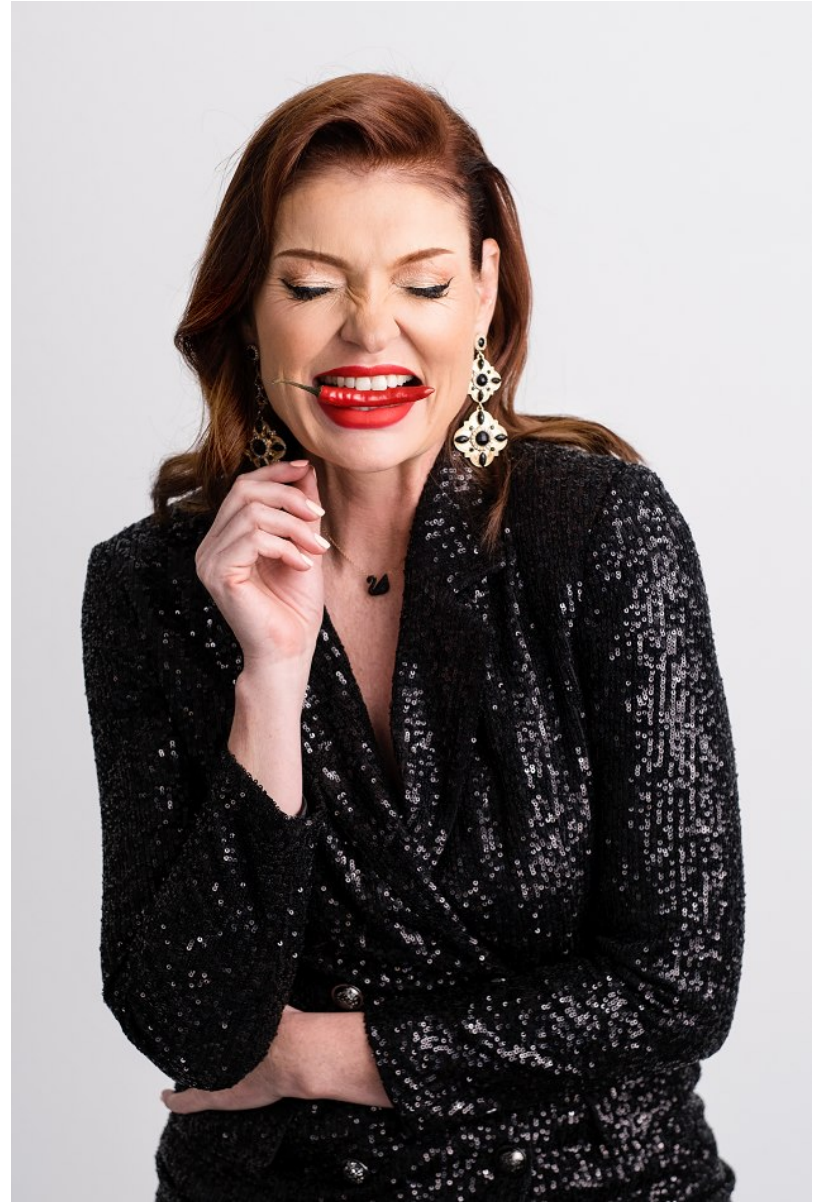

**citizen**  
*A Division Of Boss Models*

**MARIKA OPPERMAN**

Height: 181cm Bust: 90cm Waist: 81cm Hips: 92cm Shoe: 7 UK Hair: Red Eyes: Hazel

**MARIKA OPPERMAN**

Height: 181cm Bust: 90cm Waist: 81cm Hips: 92cm Shoe: 7 UK Hair: Red Eyes: Hazel

**MARIKA OPPERMAN**

Height: 181cm Bust: 90cm Waist: 81cm Hips: 92cm Shoe: 7 UK Hair: Red Eyes: Hazel

**citizen**  
*A Division Of Boss Models*

**MARIKA OPPERMAN**

Height: 181cm Bust: 90cm Waist: 81cm Hips: 92cm Shoe: 7 UK Hair: Red Eyes: Hazel