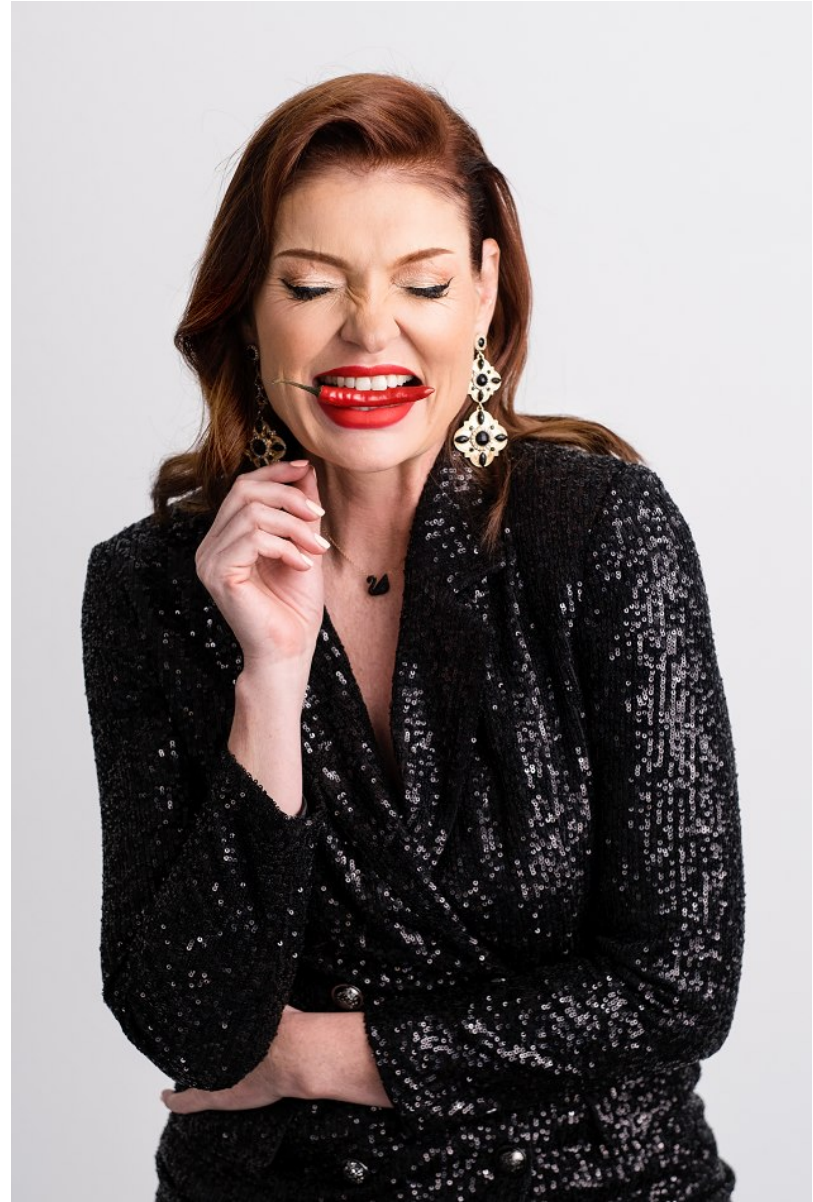

citizen
A Division Of Boss Models

MARIKA OPPERMAN

Height: 181cm Bust: 90cm Waist: 81cm Hips: 92cm Shoe: 7 UK Hair: Red Eyes: Hazel

MARIKA OPPERMAN

Height: 181cm Bust: 90cm Waist: 81cm Hips: 92cm Shoe: 7 UK Hair: Red Eyes: Hazel

MARIKA OPPERMAN

Height: 181cm Bust: 90cm Waist: 81cm Hips: 92cm Shoe: 7 UK Hair: Red Eyes: Hazel

citizen
A Division Of Boss Models

MARIKA OPPERMAN

Height: 181cm Bust: 90cm Waist: 81cm Hips: 92cm Shoe: 7 UK Hair: Red Eyes: Hazel

MARIKA OPPERMAN

Height: 181cm Bust: 90cm Waist: 81cm Hips: 92cm Shoe: 7 UK Hair: Red Eyes: Hazel

MARIKA OPPERMAN

Height: 181cm Bust: 90cm Waist: 81cm Hips: 92cm Shoe: 7 UK Hair: Red Eyes: Hazel

citizen
A Division Of Boss Models