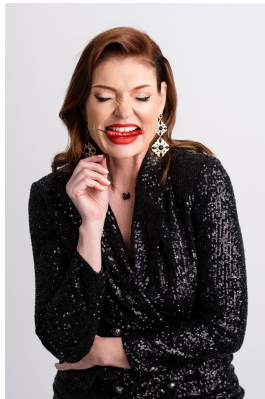

**citizen**  
*A Division Of Boss Models*

**MARIKA OPPERMAN**

Height: 181cm Bust: 90cm Waist: 81cm Hips: 92cm Shoe: 7 UK Hair: Red Eyes: Hazel