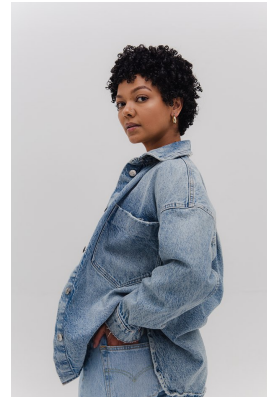

citizen

A Division Of Boss Models

SIV BRANDT

Height: 156cm Bust: 80cm Waist: 67cm Hips: 94cm Shoe: 3 UK Hair: Dark Brown Eyes: Dark Brown

citizen
A Division Of Boss Models

SIV BRANDT

Height: 156cm Bust: 80cm Waist: 67cm Hips: 94cm Shoe: 3 UK Hair: Dark Brown Eyes: Dark Brown