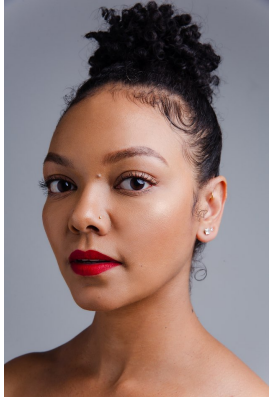

citizen
A Division Of Boss Models

SIV BRANDT

Height: 156cm Bust: 80cm Waist: 67cm Hips: 94cm Shoe: 3 UK Hair: Dark Brown Eyes: Dark Brown

citizen
A Division Of Boss Models

SIV BRANDT

Height: 156cm Bust: 80cm Waist: 67cm Hips: 94cm Shoe: 3 UK Hair: Dark Brown Eyes: Dark Brown