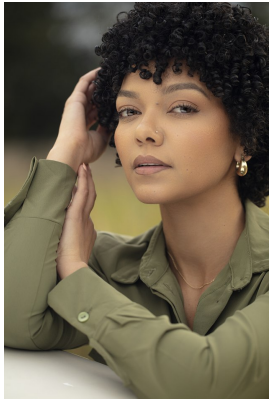

# citizen

A Division Of Boss Models

## SIV BRANDT

Height: 156cm Bust: 80cm Waist: 67cm Hips: 94cm Shoe: 3 UK Hair: Dark Brown Eyes: Dark Brown

**citizen**  
*A Division Of Boss Models*

**SIV BRANDT**

Height: 156cm Bust: 80cm Waist: 67cm Hips: 94cm Shoe: 3 UK Hair: Dark Brown Eyes: Dark Brown