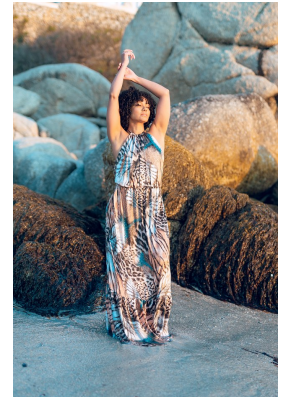

citizen
A Division Of Boss Models

SIV BRANDT

Height: 156cm Bust: 80cm Waist: 67cm Hips: 94cm Shoe: 3 UK Hair: Dark Brown Eyes: Dark Brown

citizen
A Division Of Boss Models

SIV BRANDT

Height: 156cm Bust: 80cm Waist: 67cm Hips: 94cm Shoe: 3 UK Hair: Dark Brown Eyes: Dark Brown