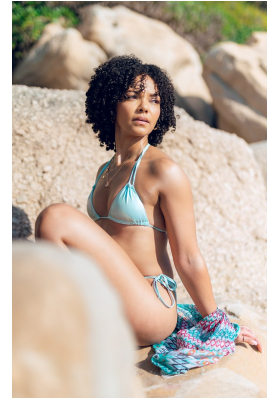

citizen
A Division Of Boss Models

SIV BRANDT

Height: 156cm Bust: 80cm Waist: 67cm Hips: 94cm Shoe: 3 UK Hair: Dark Brown Eyes: Dark Brown

citizen
A Division Of Boss Models

SIV BRANDT

Height: 156cm Bust: 80cm Waist: 67cm Hips: 94cm Shoe: 3 UK Hair: Dark Brown Eyes: Dark Brown