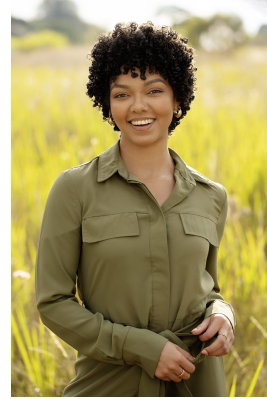

citizen

A Division Of Boss Models

SIV BRANDT

Height: 156cm Bust: 80cm Waist: 67cm Hips: 94cm Shoe: 3 UK Hair: Dark Brown Eyes: Dark Brown

citizen
A Division Of Boss Models

SIV BRANDT

Height: 156cm Bust: 80cm Waist: 67cm Hips: 94cm Shoe: 3 UK Hair: Dark Brown Eyes: Dark Brown