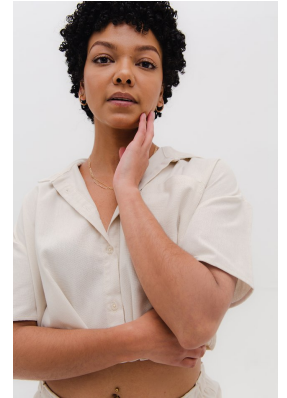

citizen
A Division Of Boss Models

SIV BRANDT

Height: 156cm Bust: 80cm Waist: 67cm Hips: 94cm Shoe: 3 UK Hair: Dark Brown Eyes: Dark Brown

citizen
A Division Of Boss Models

SIV BRANDT

Height: 156cm Bust: 80cm Waist: 67cm Hips: 94cm Shoe: 3 UK Hair: Dark Brown Eyes: Dark Brown