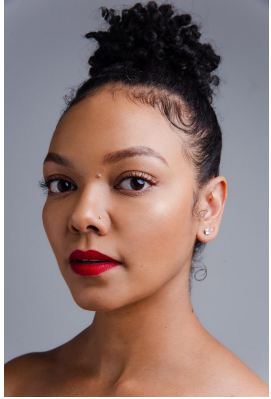

citizen

A Division Of Boss Models

SIV BRANDT

Height: 156cm Bust: 80cm Waist: 67cm Hips: 94cm Shoe: 3 UK Hair: Dark Brown Eyes: Dark Brown

citizen
A Division Of Boss Models

SIV BRANDT

Height: 156cm Bust: 80cm Waist: 67cm Hips: 94cm Shoe: 3 UK Hair: Dark Brown Eyes: Dark Brown