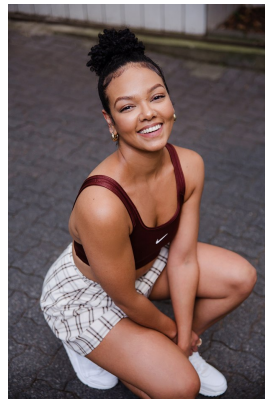

# citizen

A Division Of Boss Models

## SIV BRANDT

Height: 156cm Bust: 80cm Waist: 67cm Hips: 94cm Shoe: 3 UK Hair: Dark Brown Eyes: Dark Brown

**citizen**  
*A Division Of Boss Models*

**SIV BRANDT**

Height: 156cm Bust: 80cm Waist: 67cm Hips: 94cm Shoe: 3 UK Hair: Dark Brown Eyes: Dark Brown