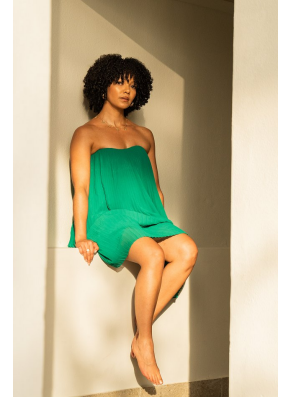

citizen
A Division Of Boss Models

SIV BRANDT

Height: 156cm Bust: 80cm Waist: 67cm Hips: 94cm Shoe: 3 UK Hair: Dark Brown Eyes: Dark Brown

citizen
A Division Of Boss Models

SIV BRANDT

Height: 156cm Bust: 80cm Waist: 67cm Hips: 94cm Shoe: 3 UK Hair: Dark Brown Eyes: Dark Brown