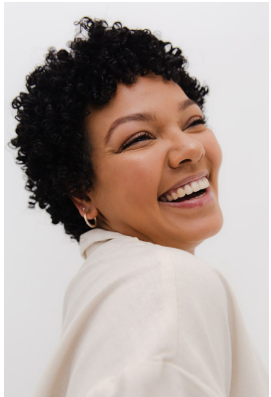

citizen
A Division Of Boss Models

SIV BRANDT

Height: 156cm Bust: 80cm Waist: 67cm Hips: 94cm Shoe: 3 UK Hair: Dark Brown Eyes: Dark Brown

citizen
A Division Of Boss Models

SIV BRANDT

Height: 156cm Bust: 80cm Waist: 67cm Hips: 94cm Shoe: 3 UK Hair: Dark Brown Eyes: Dark Brown