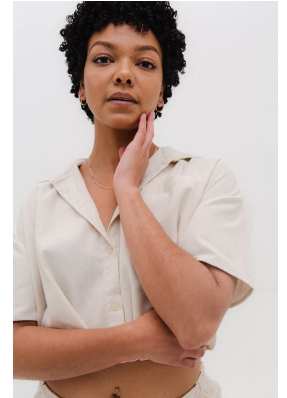

citizen

A Division Of Boss Models

SIV BRANDT

Height: 156cm Bust: 80cm Waist: 67cm Hips: 94cm Shoe: 3 UK Hair: Dark Brown Eyes: Dark Brown

citizen
A Division Of Boss Models

SIV BRANDT

Height: 156cm Bust: 80cm Waist: 67cm Hips: 94cm Shoe: 3 UK Hair: Dark Brown Eyes: Dark Brown