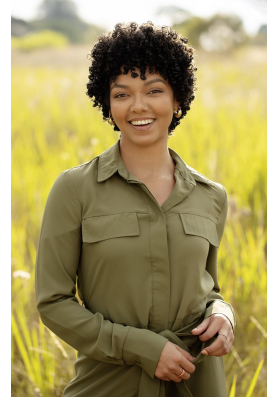

citizen
A Division Of Boss Models

SIV BRANDT

Height: 156cm Bust: 80cm Waist: 67cm Hips: 94cm Shoe: 3 UK Hair: Dark Brown Eyes: Dark Brown

citizen
A Division Of Boss Models

SIV BRANDT

Height: 156cm Bust: 80cm Waist: 67cm Hips: 94cm Shoe: 3 UK Hair: Dark Brown Eyes: Dark Brown