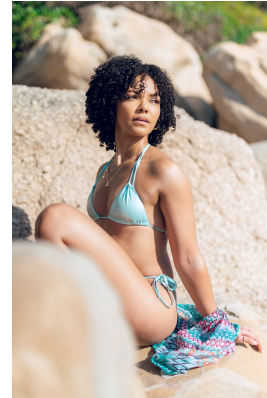

citizen

A Division Of Boss Models

SIV BRANDT

Height: 156cm Bust: 80cm Waist: 67cm Hips: 94cm Shoe: 3 UK Hair: Dark Brown Eyes: Dark Brown

citizen
A Division Of Boss Models

SIV BRANDT

Height: 156cm Bust: 80cm Waist: 67cm Hips: 94cm Shoe: 3 UK Hair: Dark Brown Eyes: Dark Brown