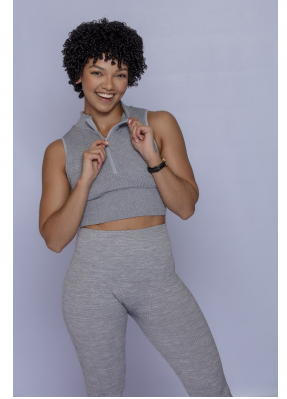

citizen
A Division Of Boss Models

SIV BRANDT

Height: 156cm Bust: 80cm Waist: 67cm Hips: 94cm Shoe: 3 UK Hair: Dark Brown Eyes: Dark Brown

citizen
A Division Of Boss Models

SIV BRANDT

Height: 156cm Bust: 80cm Waist: 67cm Hips: 94cm Shoe: 3 UK Hair: Dark Brown Eyes: Dark Brown