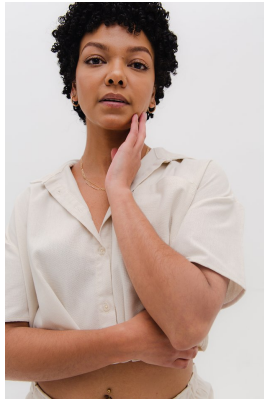

# citizen

A Division Of Boss Models

## SIV BRANDT

Height: 156cm Bust: 80cm Waist: 67cm Hips: 94cm Shoe: 3 UK Hair: Dark Brown Eyes: Dark Brown

**citizen**  
*A Division Of Boss Models*

**SIV BRANDT**

Height: 156cm Bust: 80cm Waist: 67cm Hips: 94cm Shoe: 3 UK Hair: Dark Brown Eyes: Dark Brown