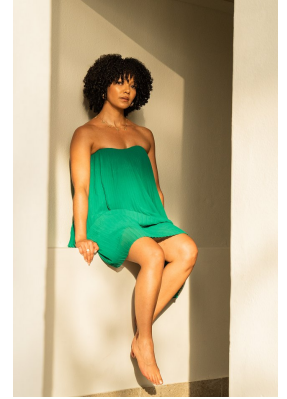

citizen

A Division Of Boss Models

SIV BRANDT

Height: 156cm Bust: 80cm Waist: 67cm Hips: 94cm Shoe: 3 UK Hair: Dark Brown Eyes: Dark Brown

citizen
A Division Of Boss Models

SIV BRANDT

Height: 156cm Bust: 80cm Waist: 67cm Hips: 94cm Shoe: 3 UK Hair: Dark Brown Eyes: Dark Brown