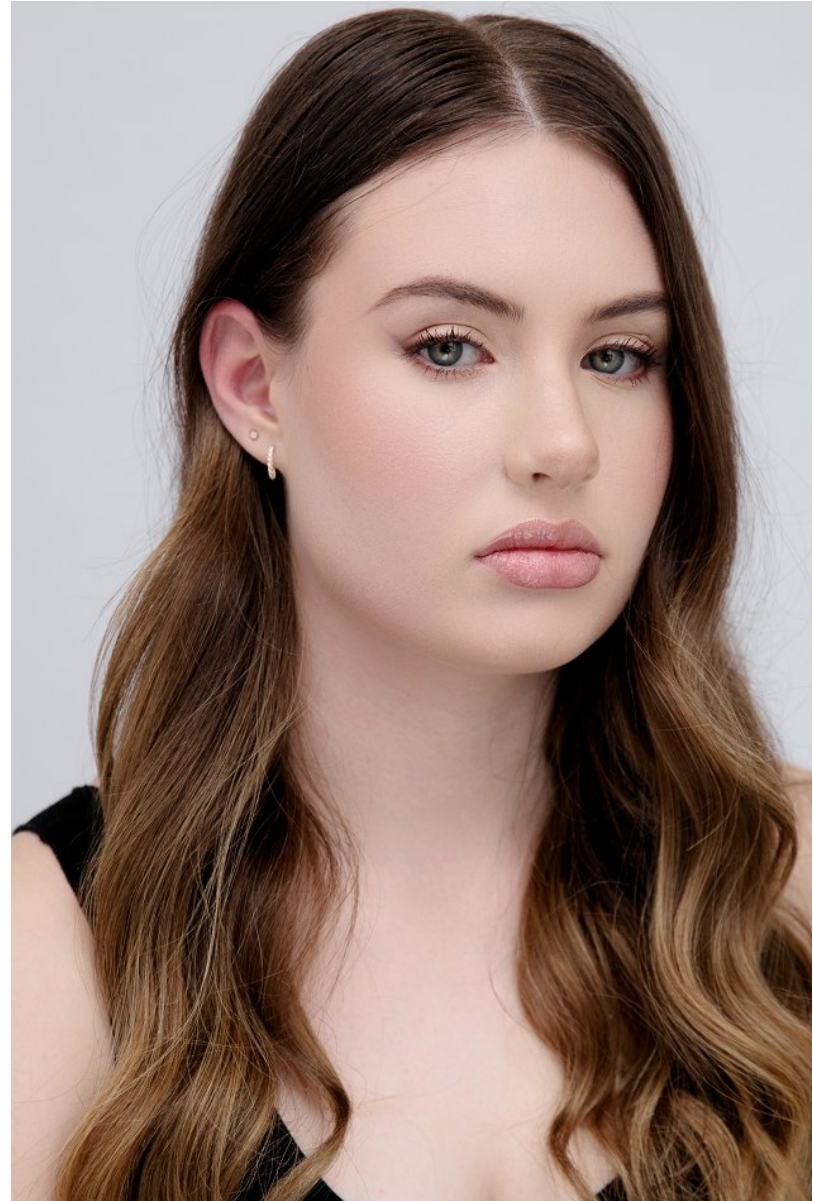

JADE SAMPSON

Height: 175cm Bust: 92cm Waist: 73cm Hips: 94cm Shoe: 5 UK Hair: Brunette Eyes: Blue/Green