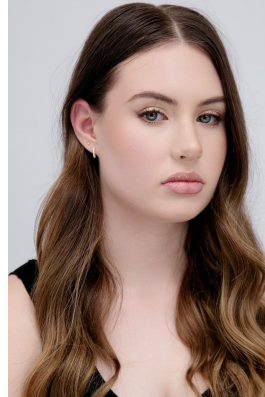

citizen

A Division Of Boss Models

JADE SAMPSON

Height: 175cm Bust: 92cm Waist: 73cm Hips: 94cm Shoe: 5 UK Hair: Brunette Eyes: Blue/Green

citizen
A Division Of Boss Models

JADE SAMPSON

Height: 175cm Bust: 92cm Waist: 73cm Hips: 94cm Shoe: 5 UK Hair: Brunette Eyes: Blue/Green