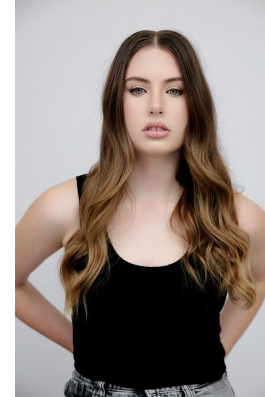

citizen
A Division Of Boss Models

JADE SAMPSON

Height: 175cm Bust: 92cm Waist: 73cm Hips: 94cm Shoe: 5 UK Hair: Brunette Eyes: Blue/Green

citizen
A Division Of Boss Models

JADE SAMPSON

Height: 175cm Bust: 92cm Waist: 73cm Hips: 94cm Shoe: 5 UK Hair: Brunette Eyes: Blue/Green