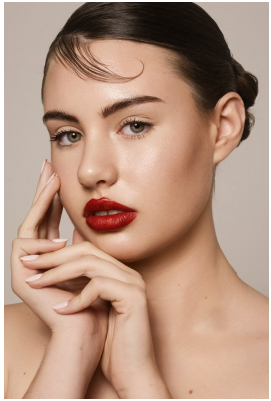

citizen
A Division Of Boss Models

JADE SAMPSON

Height: 175cm Bust: 92cm Waist: 73cm Hips: 94cm Shoe: 5 UK Hair: Brunette Eyes: Blue/Green

citizen
A Division Of Boss Models

JADE SAMPSON

Height: 175cm Bust: 92cm Waist: 73cm Hips: 94cm Shoe: 5 UK Hair: Brunette Eyes: Blue/Green