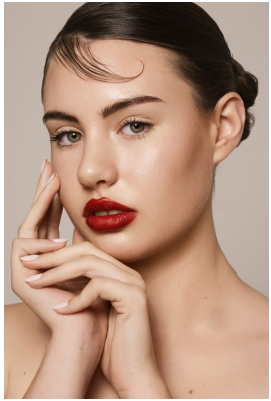

# citizen

A Division Of Boss Models

## JADE SAMPSON

Height: 175cm Bust: 92cm Waist: 73cm Hips: 94cm Shoe: 5 UK Hair: Brunette Eyes: Blue/Green

**citizen**  
*A Division Of Boss Models*

**JADE SAMPSON**

Height: 175cm Bust: 92cm Waist: 73cm Hips: 94cm Shoe: 5 UK Hair: Brunette Eyes: Blue/Green