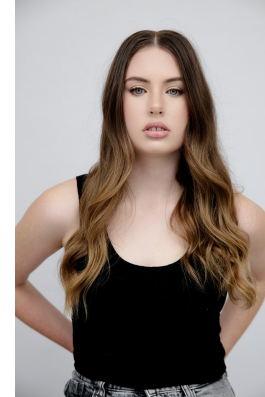

citizen

A Division Of Boss Models

JADE SAMPSON

Height: 175cm Bust: 92cm Waist: 73cm Hips: 94cm Shoe: 5 UK Hair: Brunette Eyes: Blue/Green

citizen
A Division Of Boss Models

JADE SAMPSON

Height: 175cm Bust: 92cm Waist: 73cm Hips: 94cm Shoe: 5 UK Hair: Brunette Eyes: Blue/Green