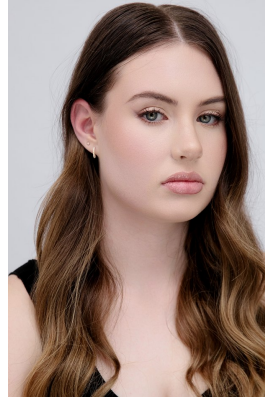

citizen
A Division Of Boss Models

JADE SAMPSON

Height: 175cm Bust: 92cm Waist: 73cm Hips: 94cm Shoe: 5 UK Hair: Brunette Eyes: Blue/Green

citizen
A Division Of Boss Models

JADE SAMPSON

Height: 175cm Bust: 92cm Waist: 73cm Hips: 94cm Shoe: 5 UK Hair: Brunette Eyes: Blue/Green