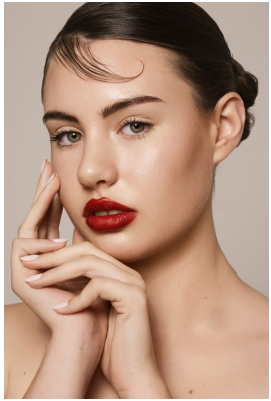

citizen

A Division Of Boss Models

JADE SAMPSON

Height: 175cm Bust: 92cm Waist: 73cm Hips: 94cm Shoe: 5 UK Hair: Brunette Eyes: Blue/Green

citizen
A Division Of Boss Models

JADE SAMPSON

Height: 175cm Bust: 92cm Waist: 73cm Hips: 94cm Shoe: 5 UK Hair: Brunette Eyes: Blue/Green