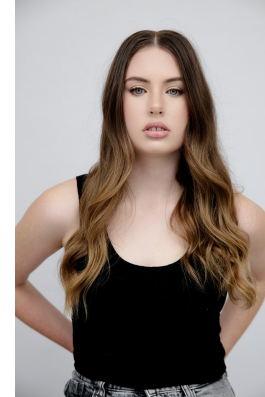

# citizen

A Division Of Boss Models

## JADE SAMPSON

Height: 175cm Bust: 92cm Waist: 73cm Hips: 94cm Shoe: 5 UK Hair: Brunette Eyes: Blue/Green

**citizen**  
*A Division Of Boss Models*

**JADE SAMPSON**

Height: 175cm Bust: 92cm Waist: 73cm Hips: 94cm Shoe: 5 UK Hair: Brunette Eyes: Blue/Green