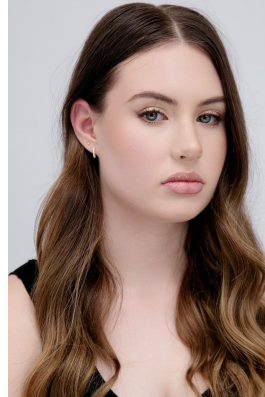

# citizen

A Division Of Boss Models

## JADE SAMPSON

Height: 175cm Bust: 92cm Waist: 73cm Hips: 94cm Shoe: 5 UK Hair: Brunette Eyes: Blue/Green

**citizen**  
*A Division Of Boss Models*

**JADE SAMPSON**

Height: 175cm Bust: 92cm Waist: 73cm Hips: 94cm Shoe: 5 UK Hair: Brunette Eyes: Blue/Green