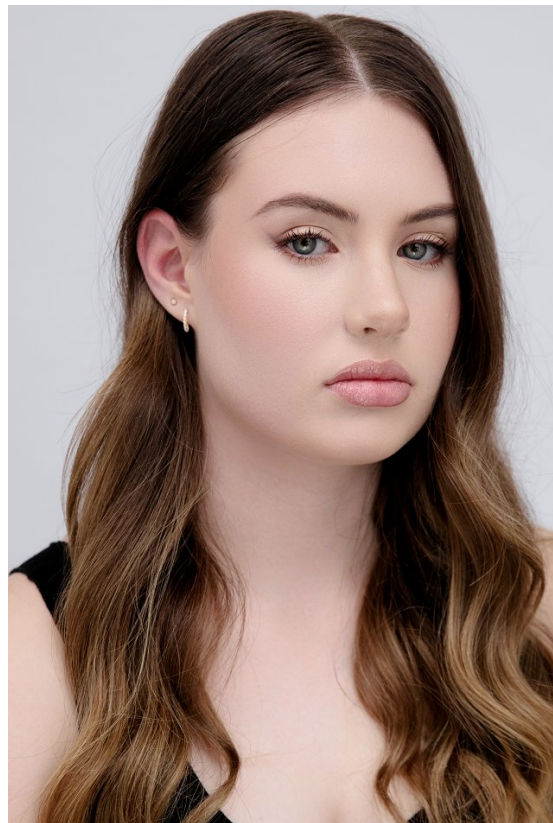

citizen
A Division Of Boss Models

JADE SAMPSON

Height: 175cm Bust: 92cm Waist: 73cm Hips: 94cm Shoe: 5 UK Hair: Brunette Eyes: Blue/Green

citizen
A Division Of Boss Models

JADE SAMPSON

Height: 175cm Bust: 92cm Waist: 73cm Hips: 94cm Shoe: 5 UK Hair: Brunette Eyes: Blue/Green