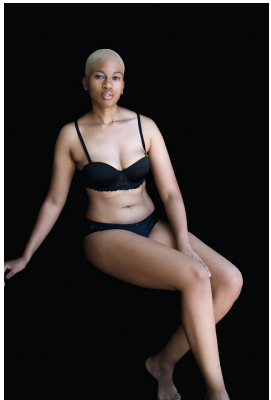

citizen

A Division Of Boss Models

LUTHO DABULA

Height: 176cm Bust: 91cm Waist: 73cm Hips: 108cm Shoe: 7 UK Hair: Blonde Eyes: Dark Brown