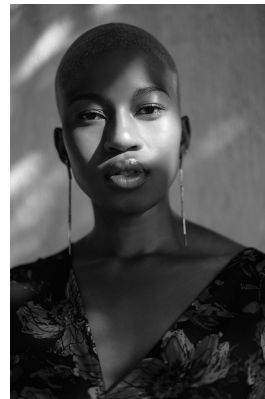

citizen

A Division Of Boss Models

LUTHO DABULA

Height: 176cm Bust: 91cm Waist: 73cm Hips: 108cm Shoe: 7 UK Hair: Blonde Eyes: Dark Brown