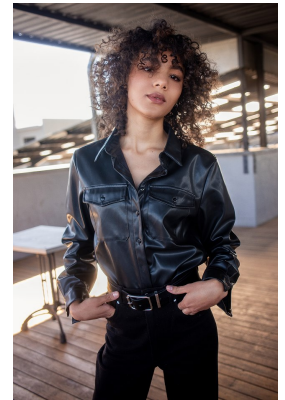

citizen
A Division Of Boss Models

JUDE LEWIS

Height: 163cm Bust: 77cm Waist: 61cm Hips: 79cm Shoe: 5 UK Hair: Brown Eyes: Brown