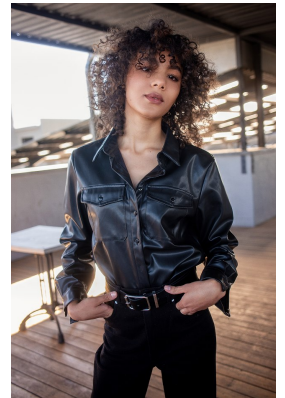

**citizen**  
*A Division Of Boss Models*

**JUDE LEWIS**

Height: 163cm Bust: 77cm Waist: 61cm Hips: 79cm Shoe: 5 UK Hair: Brown Eyes: Brown