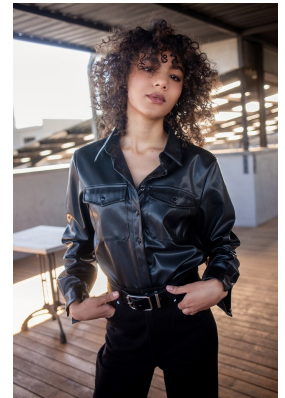

**citizen**  
*A Division Of Boss Models*

**JUDE LEWIS**

Height: 163cm Bust: 77cm Waist: 61cm Hips: 79cm Shoe: 5 UK Hair: Brown Eyes: Brown