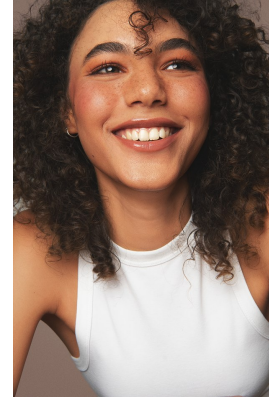

**citizen**  
*A Division Of Boss Models*

**JUDE LEWIS**

Height: 163cm Bust: 77cm Waist: 61cm Hips: 79cm Shoe: 5 UK Hair: Brown Eyes: Brown