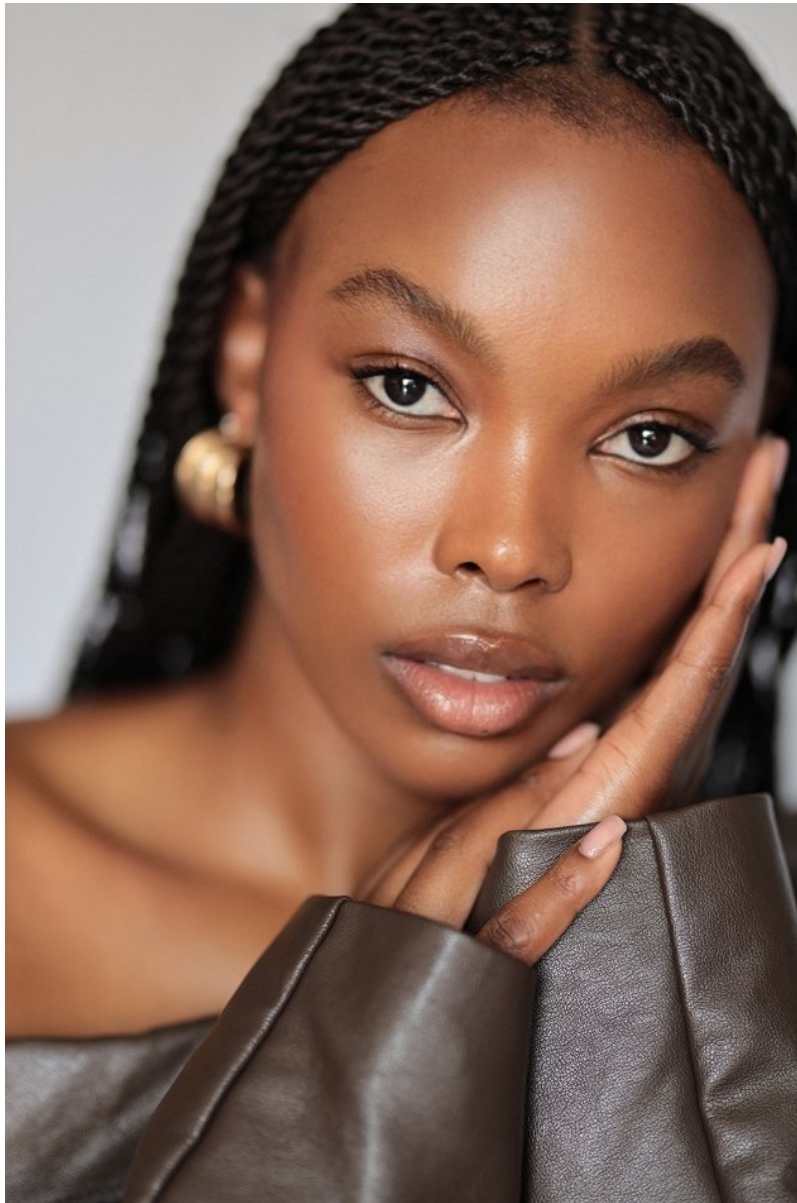

citizen
A Division Of Boss Models

THANDO KHUMALO

Height: 170cm Bust: 98cm Waist: 84cm Hips: 120cm Shoe: 5 UK Hair: Black Eyes: Dark Brown

THANDO KHUMALO

Height: 170cm Bust: 98cm Waist: 84cm Hips: 120cm Shoe: 5 UK Hair: Black Eyes: Dark Brown

THANDO KHUMALO

Height: 170cm Bust: 98cm Waist: 84cm Hips: 120cm Shoe: 5 UK Hair: Black Eyes: Dark Brown

THANDO KHUMALO

Height: 170cm Bust: 98cm Waist: 84cm Hips: 120cm Shoe: 5 UK Hair: Black Eyes: Dark Brown

citizen
A Division Of Boss Models

THANDO KHUMALO

Height: 170cm Bust: 98cm Waist: 84cm Hips: 120cm Shoe: 5 UK Hair: Black Eyes: Dark Brown