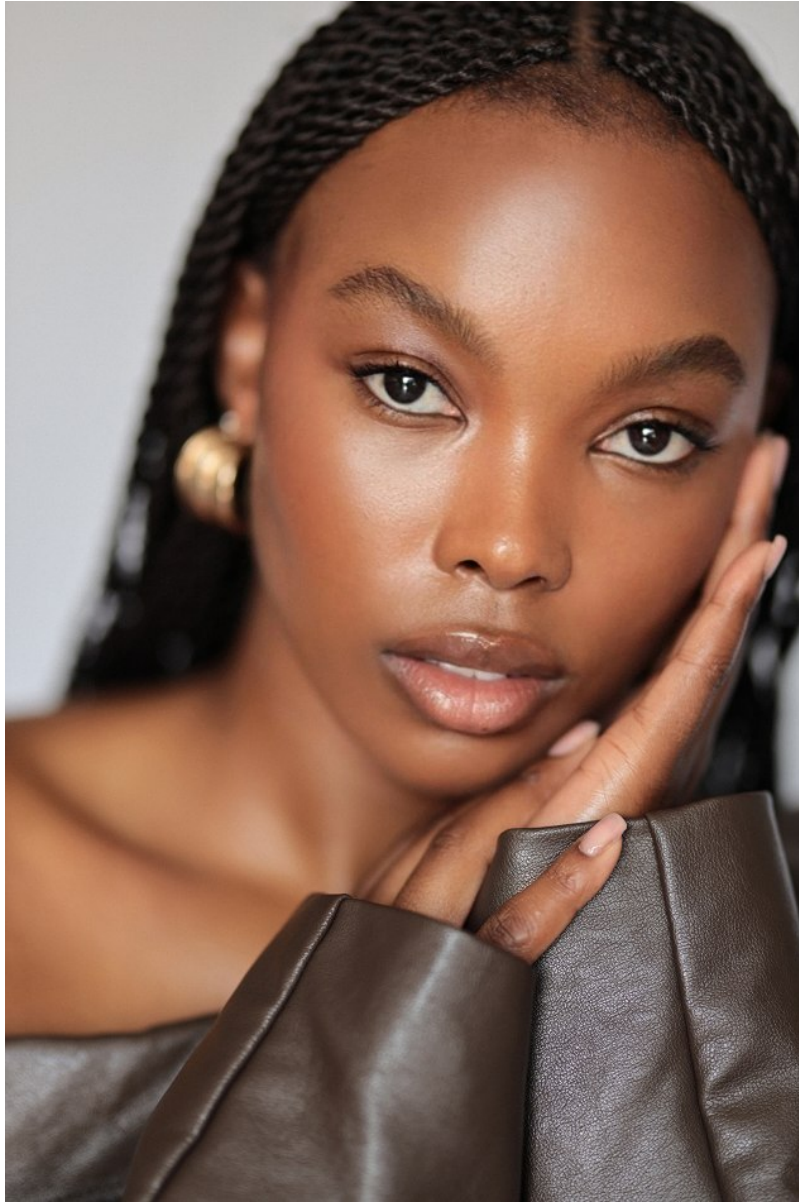

THANDO KHUMALO

Height: 170cm Bust: 98cm Waist: 84cm Hips: 120cm Shoe: 5 UK Hair: Black Eyes: Dark Brown

THANDO KHUMALO

Height: 170cm Bust: 98cm Waist: 84cm Hips: 120cm Shoe: 5 UK Hair: Black Eyes: Dark Brown

citizen
A Division Of Boss Models

THANDO KHUMALO

Height: 170cm Bust: 98cm Waist: 84cm Hips: 120cm Shoe: 5 UK Hair: Black Eyes: Dark Brown