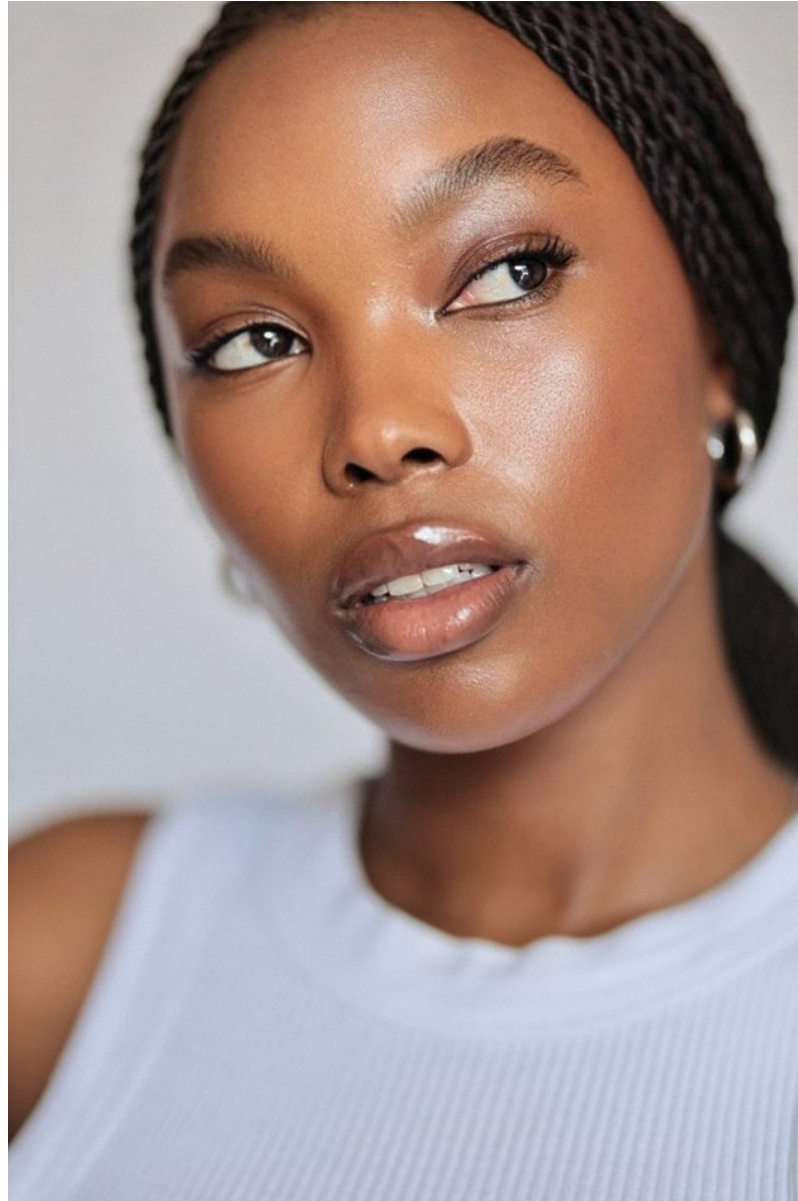

citizen
A Division Of Boss Models

THANDO KHUMALO

Height: 170cm Bust: 98cm Waist: 84cm Hips: 120cm Shoe: 5 UK Hair: Black Eyes: Dark Brown

THANDO KHUMALO

Height: 170cm Bust: 98cm Waist: 84cm Hips: 120cm Shoe: 5 UK Hair: Black Eyes: Dark Brown

THANDO KHUMALO

Height: 170cm Bust: 98cm Waist: 84cm Hips: 120cm Shoe: 5 UK Hair: Black Eyes: Dark Brown

THANDO KHUMALO

Height: 170cm Bust: 98cm Waist: 84cm Hips: 120cm Shoe: 5 UK Hair: Black Eyes: Dark Brown

citizen
A Division Of Boss Models

THANDO KHUMALO

Height: 170cm Bust: 98cm Waist: 84cm Hips: 120cm Shoe: 5 UK Hair: Black Eyes: Dark Brown