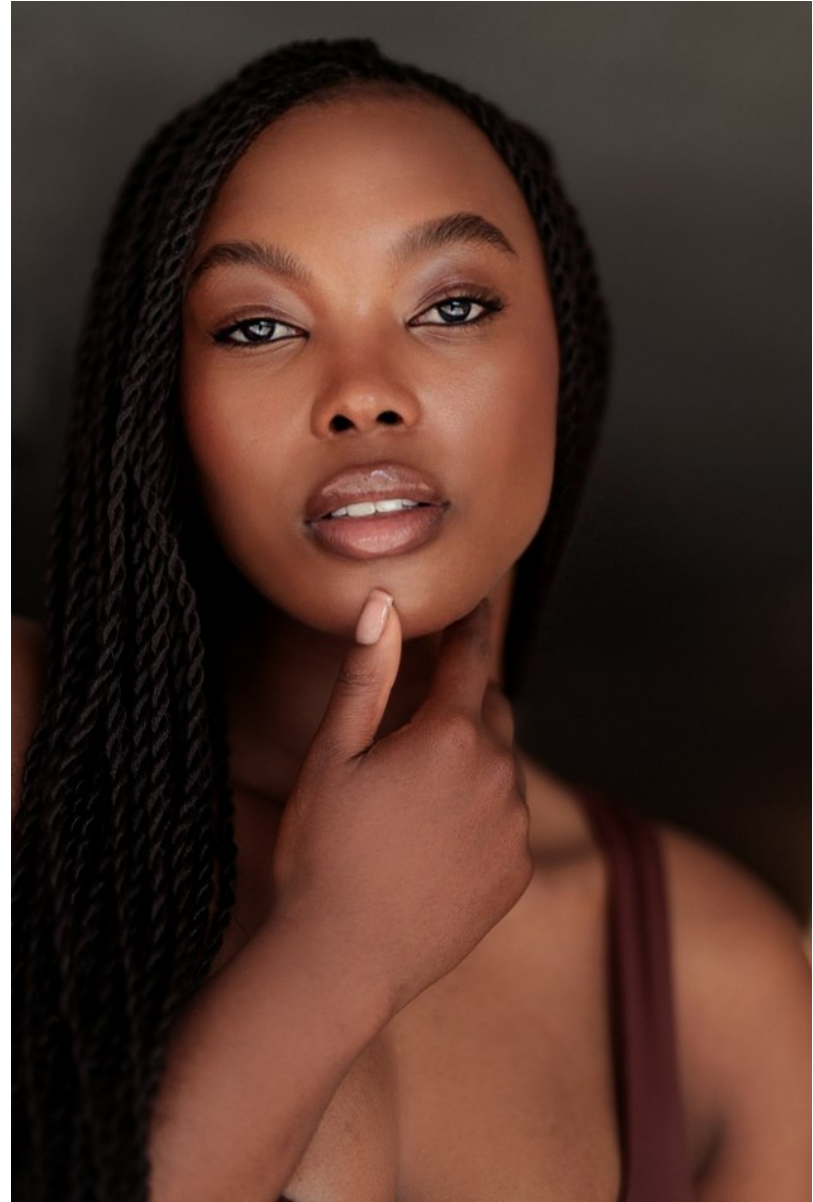

citizen
A Division Of Boss Models

THANDO KHUMALO

Height: 170cm Bust: 98cm Waist: 84cm Hips: 120cm Shoe: 5 UK Hair: Black Eyes: Dark Brown

THANDO KHUMALO

Height: 170cm Bust: 98cm Waist: 84cm Hips: 120cm Shoe: 5 UK Hair: Black Eyes: Dark Brown

THANDO KHUMALO

Height: 170cm Bust: 98cm Waist: 84cm Hips: 120cm Shoe: 5 UK Hair: Black Eyes: Dark Brown

THANDO KHUMALO

Height: 170cm Bust: 98cm Waist: 84cm Hips: 120cm Shoe: 5 UK Hair: Black Eyes: Dark Brown

THANDO KHUMALO

Height: 170cm Bust: 98cm Waist: 84cm Hips: 120cm Shoe: 5 UK Hair: Black Eyes: Dark Brown

citizen
A Division Of Boss Models

THANDO KHUMALO

Height: 170cm Bust: 98cm Waist: 84cm Hips: 120cm Shoe: 5 UK Hair: Black Eyes: Dark Brown

citizen
A Division Of Boss Models

THANDO KHUMALO

Height: 170cm Bust: 98cm Waist: 84cm Hips: 120cm Shoe: 5 UK Hair: Black Eyes: Dark Brown