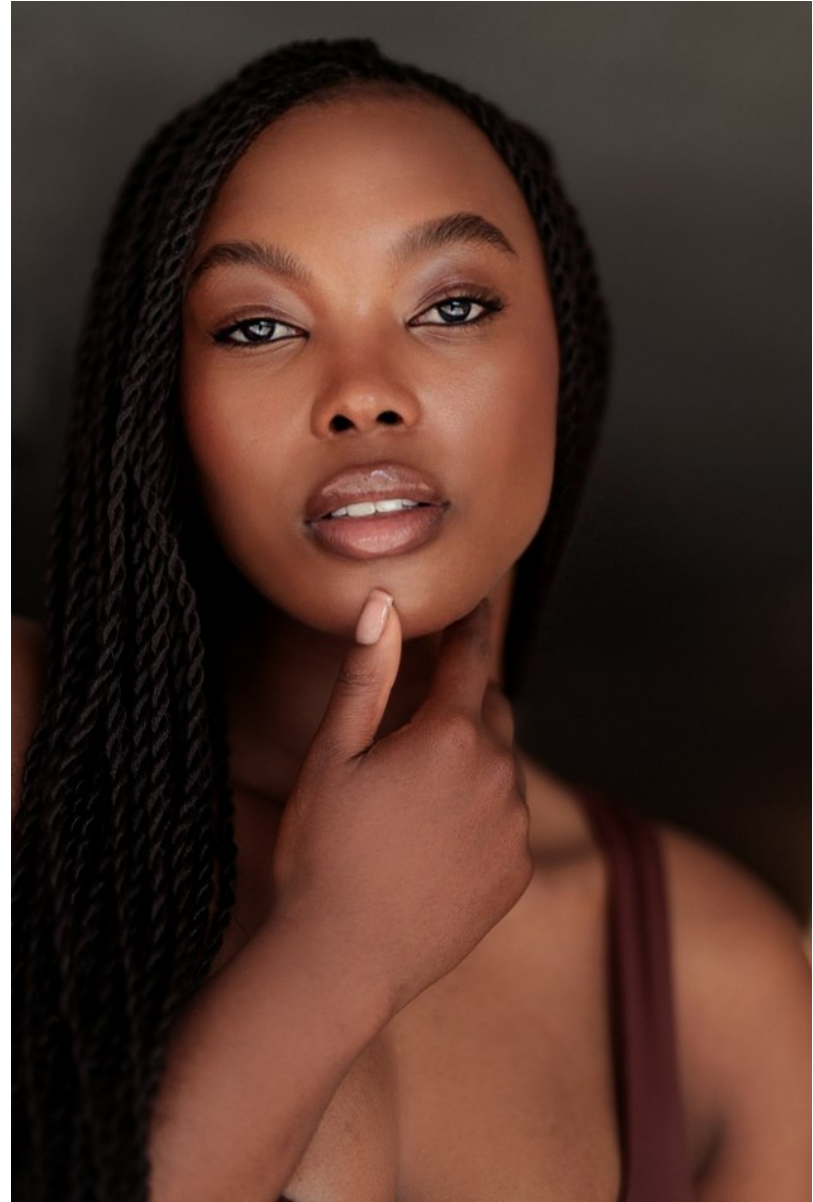

THANDO KHUMALO

Height: 170cm Bust: 98cm Waist: 84cm Hips: 120cm Shoe: 5 UK Hair: Black Eyes: Dark Brown

THANDO KHUMALO

Height: 170cm Bust: 98cm Waist: 84cm Hips: 120cm Shoe: 5 UK Hair: Black Eyes: Dark Brown

THANDO KHUMALO

Height: 170cm Bust: 98cm Waist: 84cm Hips: 120cm Shoe: 5 UK Hair: Black Eyes: Dark Brown

citizen
A Division Of Boss Models

THANDO KHUMALO

Height: 170cm Bust: 98cm Waist: 84cm Hips: 120cm Shoe: 5 UK Hair: Black Eyes: Dark Brown

citizen
A Division Of Boss Models

THANDO KHUMALO

Height: 170cm Bust: 98cm Waist: 84cm Hips: 120cm Shoe: 5 UK Hair: Black Eyes: Dark Brown