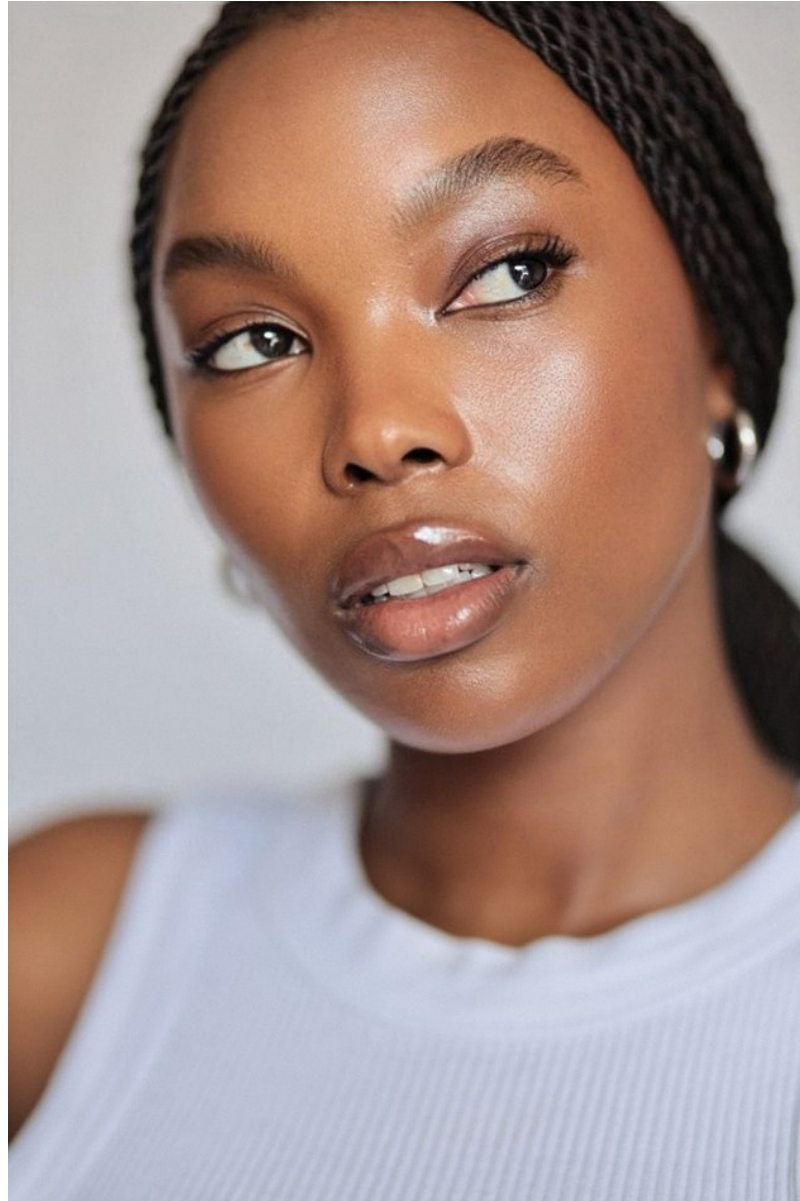

citizen
A Division Of Boss Models

THANDO KHUMALO

Height: 170cm Bust: 98cm Waist: 84cm Hips: 120cm Shoe: 5 UK Hair: Black Eyes: Dark Brown

THANDO KHUMALO

Height: 170cm Bust: 98cm Waist: 84cm Hips: 120cm Shoe: 5 UK Hair: Black Eyes: Dark Brown

THANDO KHUMALO

Height: 170cm Bust: 98cm Waist: 84cm Hips: 120cm Shoe: 5 UK Hair: Black Eyes: Dark Brown

THANDO KHUMALO

Height: 170cm Bust: 98cm Waist: 84cm Hips: 120cm Shoe: 5 UK Hair: Black Eyes: Dark Brown

THANDO KHUMALO

Height: 170cm Bust: 98cm Waist: 84cm Hips: 120cm Shoe: 5 UK Hair: Black Eyes: Dark Brown

citizen
A Division Of Boss Models

THANDO KHUMALO

Height: 170cm Bust: 98cm Waist: 84cm Hips: 120cm Shoe: 5 UK Hair: Black Eyes: Dark Brown

citizen
A Division Of Boss Models

THANDO KHUMALO

Height: 170cm Bust: 98cm Waist: 84cm Hips: 120cm Shoe: 5 UK Hair: Black Eyes: Dark Brown