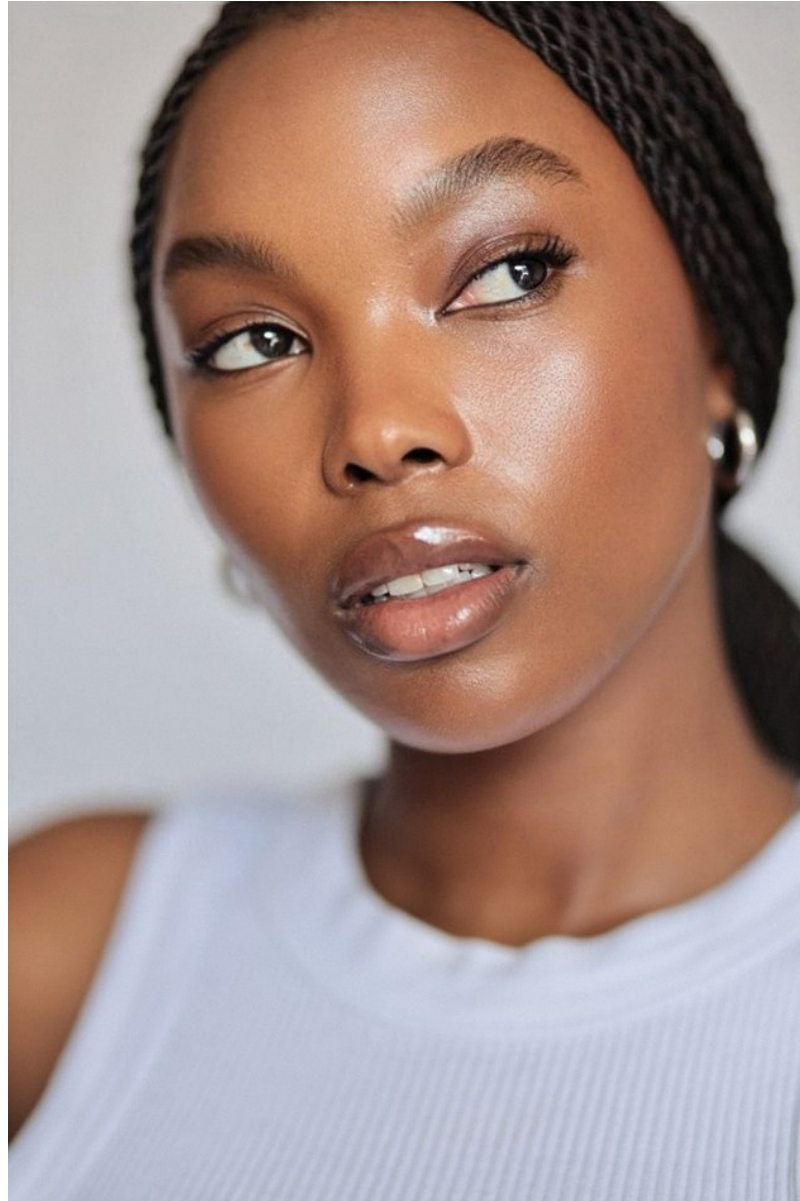

**citizen**  
*A Division Of Boss Models*

**THANDO KHUMALO**

Height: 170cm Bust: 98cm Waist: 84cm Hips: 120cm Shoe: 5 UK Hair: Black Eyes: Dark Brown

**THANDO KHUMALO**

Height: 170cm Bust: 98cm Waist: 84cm Hips: 120cm Shoe: 5 UK Hair: Black Eyes: Dark Brown

**THANDO KHUMALO**

Height: 170cm Bust: 98cm Waist: 84cm Hips: 120cm Shoe: 5 UK Hair: Black Eyes: Dark Brown

**THANDO KHUMALO**

Height: 170cm Bust: 98cm Waist: 84cm Hips: 120cm Shoe: 5 UK Hair: Black Eyes: Dark Brown

**THANDO KHUMALO**

Height: 170cm Bust: 98cm Waist: 84cm Hips: 120cm Shoe: 5 UK Hair: Black Eyes: Dark Brown

**citizen**  
*A Division Of Boss Models*

**THANDO KHUMALO**

Height: 170cm Bust: 98cm Waist: 84cm Hips: 120cm Shoe: 5 UK Hair: Black Eyes: Dark Brown

**citizen**  
*A Division Of Boss Models*

**THANDO KHUMALO**

Height: 170cm Bust: 98cm Waist: 84cm Hips: 120cm Shoe: 5 UK Hair: Black Eyes: Dark Brown