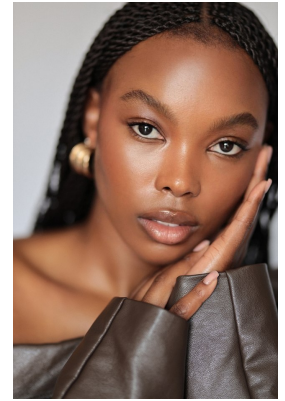

citizen
A Division Of Boss Models

THANDO KHUMALO

Height: 170cm Bust: 98cm Waist: 84cm Hips: 120cm Shoe: 5 UK Hair: Black Eyes: Dark Brown