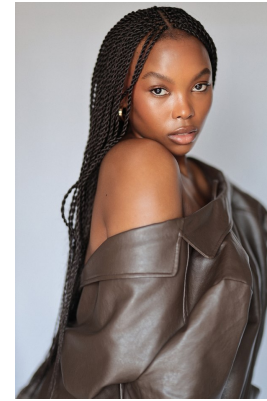

**citizen**  
*A Division Of Boss Models*

**THANDO KHUMALO**

Height: 170cm Bust: 98cm Waist: 84cm Hips: 120cm Shoe: 5 UK Hair: Black Eyes: Dark Brown