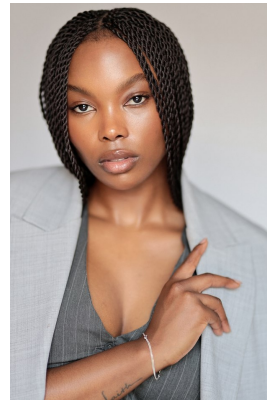

**citizen**  
*A Division Of Boss Models*

**THANDO KHUMALO**

Height: 170cm Bust: 98cm Waist: 84cm Hips: 120cm Shoe: 5 UK Hair: Black Eyes: Dark Brown