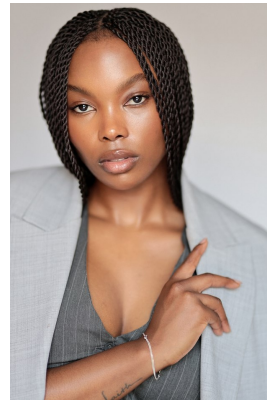

citizen
A Division Of Boss Models

THANDO KHUMALO

Height: 170cm Bust: 98cm Waist: 84cm Hips: 120cm Shoe: 5 UK Hair: Black Eyes: Dark Brown