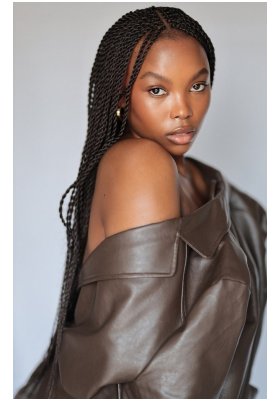

**citizen**  
*A Division Of Boss Models*

**THANDO KHUMALO**

Height: 170cm Bust: 98cm Waist: 84cm Hips: 120cm Shoe: 5 UK Hair: Black Eyes: Dark Brown