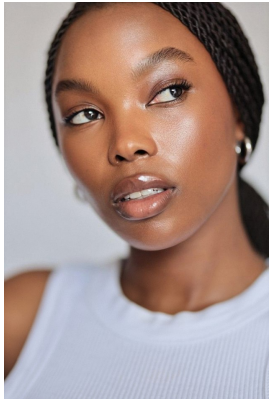

citizen
A Division Of Boss Models

THANDO KHUMALO

Height: 170cm Bust: 98cm Waist: 84cm Hips: 120cm Shoe: 5 UK Hair: Black Eyes: Dark Brown