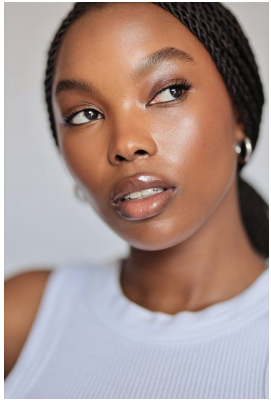

**citizen**  
*A Division Of Boss Models*

**THANDO KHUMALO**

Height: 170cm Bust: 98cm Waist: 84cm Hips: 120cm Shoe: 5 UK Hair: Black Eyes: Dark Brown