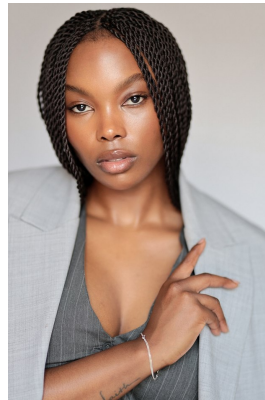

**citizen**  
*A Division Of Boss Models*

**THANDO KHUMALO**

Height: 170cm Bust: 98cm Waist: 84cm Hips: 120cm Shoe: 5 UK Hair: Black Eyes: Dark Brown