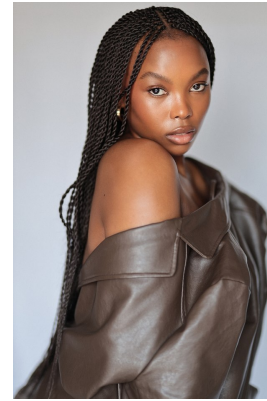

citizen
A Division Of Boss Models

THANDO KHUMALO

Height: 170cm Bust: 98cm Waist: 84cm Hips: 120cm Shoe: 5 UK Hair: Black Eyes: Dark Brown