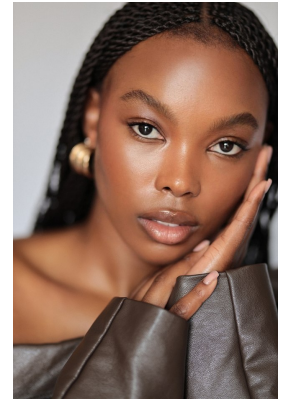

**citizen**  
*A Division Of Boss Models*

**THANDO KHUMALO**

Height: 170cm Bust: 98cm Waist: 84cm Hips: 120cm Shoe: 5 UK Hair: Black Eyes: Dark Brown