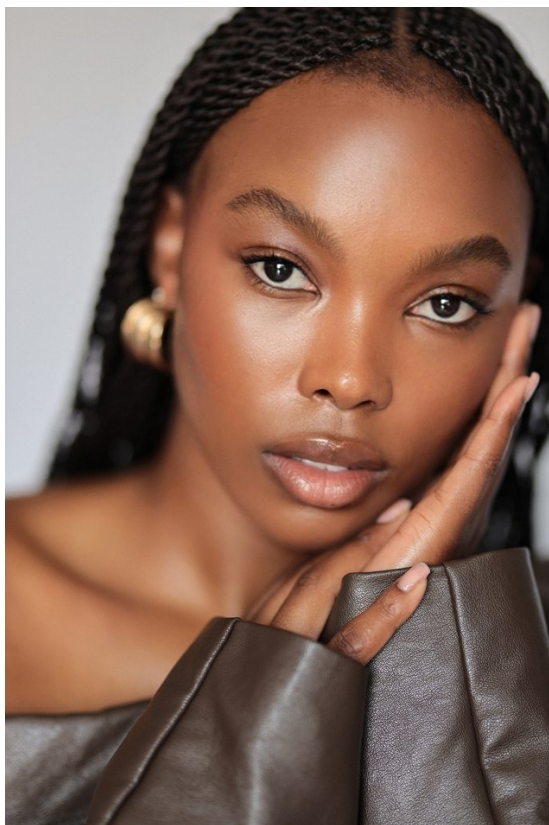

THANDO KHUMALO

Height: 170cm Bust: 98cm Waist: 84cm Hips: 120cm Shoe: 5 UK Hair: Black Eyes: Dark Brown

citizen
A Division Of Boss Models

THANDO KHUMALO

Height: 170cm Bust: 98cm Waist: 84cm Hips: 120cm Shoe: 5 UK Hair: Black Eyes: Dark Brown

citizen
A Division Of Boss Models

THANDO KHUMALO

Height: 170cm Bust: 98cm Waist: 84cm Hips: 120cm Shoe: 5 UK Hair: Black Eyes: Dark Brown

citizen
A Division Of Boss Models

THANDO KHUMALO

Height: 170cm Bust: 98cm Waist: 84cm Hips: 120cm Shoe: 5 UK Hair: Black Eyes: Dark Brown

citizen
A Division Of Boss Models

THANDO KHUMALO

Height: 170cm Bust: 98cm Waist: 84cm Hips: 120cm Shoe: 5 UK Hair: Black Eyes: Dark Brown