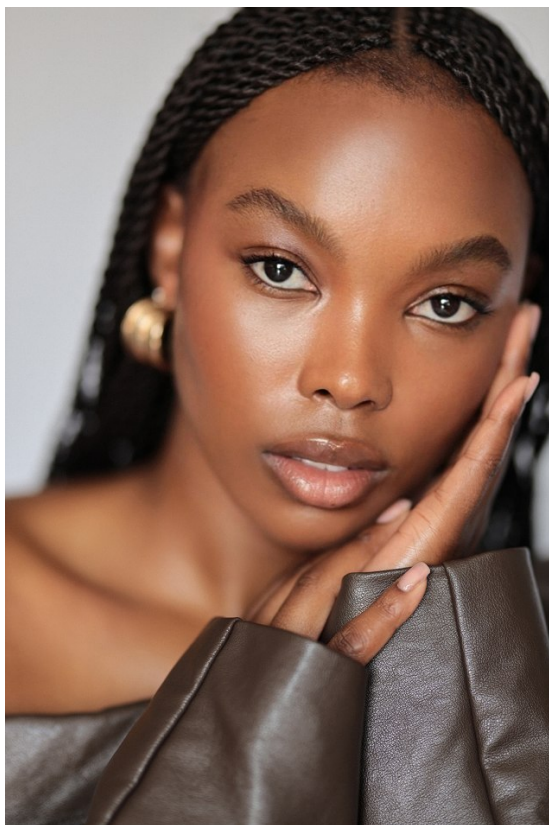

**THANDO KHUMALO**

Height: 170cm Bust: 98cm Waist: 84cm Hips: 120cm Shoe: 5 UK Hair: Black Eyes: Dark Brown

**citizen**  
*A Division Of Boss Models*

**THANDO KHUMALO**

Height: 170cm Bust: 98cm Waist: 84cm Hips: 120cm Shoe: 5 UK Hair: Black Eyes: Dark Brown

**citizen**  
*A Division Of Boss Models*

**THANDO KHUMALO**

Height: 170cm Bust: 98cm Waist: 84cm Hips: 120cm Shoe: 5 UK Hair: Black Eyes: Dark Brown

**citizen**  
*A Division Of Boss Models*

**THANDO KHUMALO**

Height: 170cm Bust: 98cm Waist: 84cm Hips: 120cm Shoe: 5 UK Hair: Black Eyes: Dark Brown

**citizen**  
*A Division Of Boss Models*

**THANDO KHUMALO**

Height: 170cm Bust: 98cm Waist: 84cm Hips: 120cm Shoe: 5 UK Hair: Black Eyes: Dark Brown