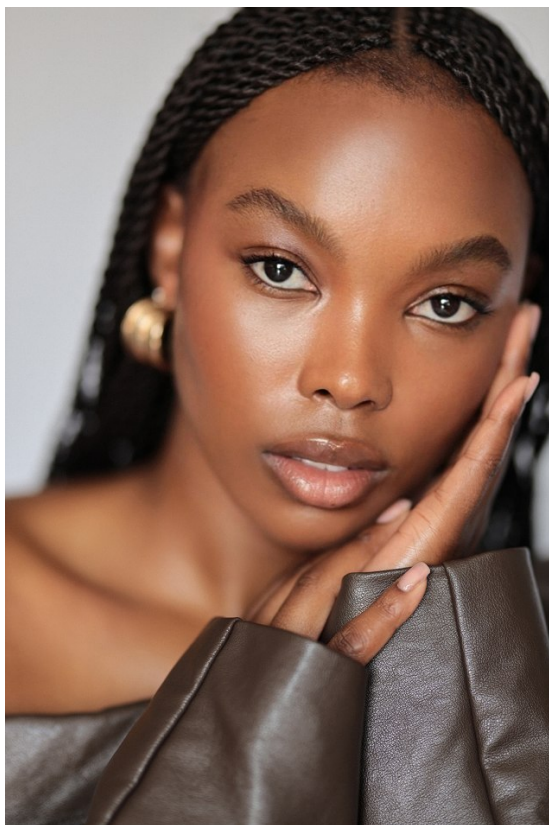

THANDO KHUMALO

Height: 170cm Bust: 98cm Waist: 84cm Hips: 120cm Shoe: 5 UK Hair: Black Eyes: Dark Brown

THANDO KHUMALO

Height: 170cm Bust: 98cm Waist: 84cm Hips: 120cm Shoe: 5 UK Hair: Black Eyes: Dark Brown

citizen
A Division Of Boss Models

THANDO KHUMALO

Height: 170cm Bust: 98cm Waist: 84cm Hips: 120cm Shoe: 5 UK Hair: Black Eyes: Dark Brown

citizen
A Division Of Boss Models

THANDO KHUMALO

Height: 170cm Bust: 98cm Waist: 84cm Hips: 120cm Shoe: 5 UK Hair: Black Eyes: Dark Brown

citizen
A Division Of Boss Models

THANDO KHUMALO

Height: 170cm Bust: 98cm Waist: 84cm Hips: 120cm Shoe: 5 UK Hair: Black Eyes: Dark Brown