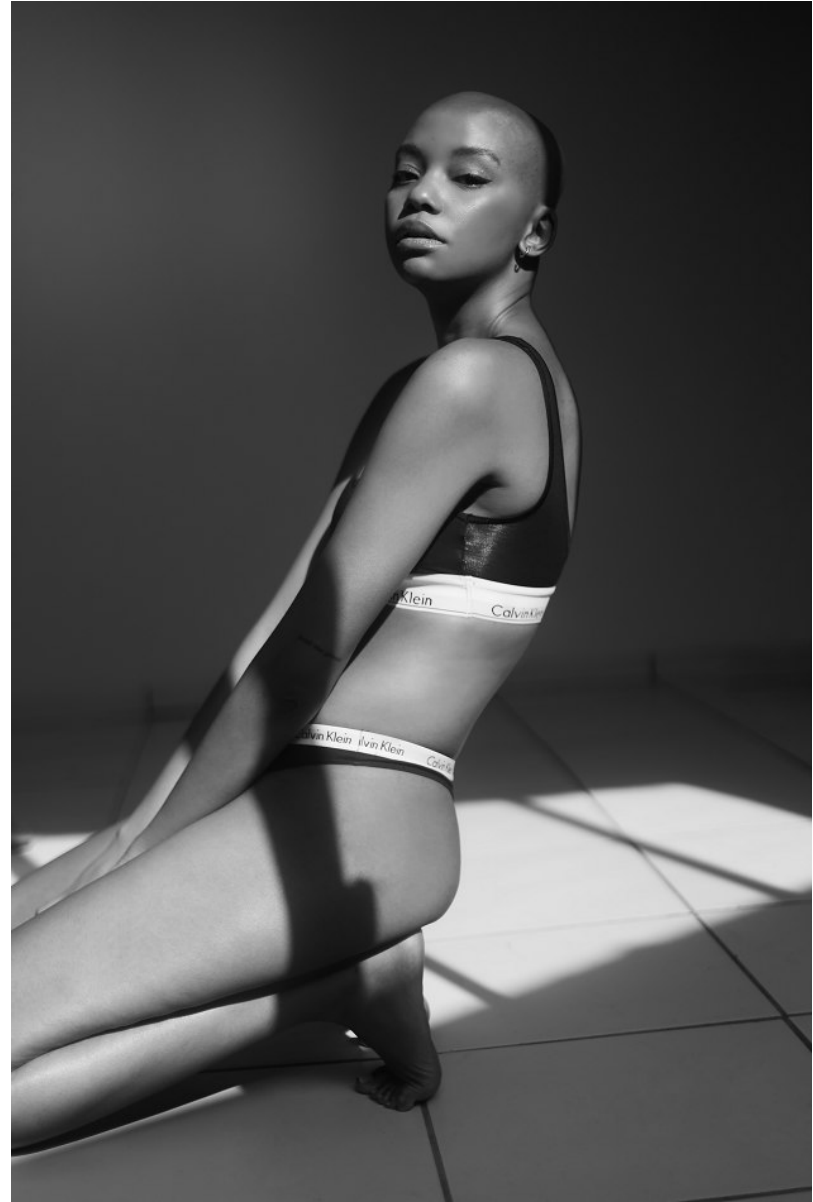

MBALI MALU

Height: 172cm Bust: 82cm Waist: 67cm Hips: 92cm Shoe: 7 UK Hair: Black Eyes: Brown