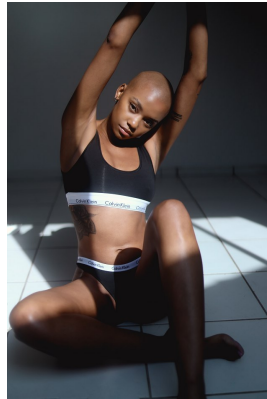

citizen

A Division Of Boss Models

MBALI MALU

Height: 172cm Bust: 82cm Waist: 67cm Hips: 92cm Shoe: 7 UK Hair: Black Eyes: Brown

citizen
A Division Of Boss Models

MBALI MALU

Height: 172cm Bust: 82cm Waist: 67cm Hips: 92cm Shoe: 7 UK Hair: Black Eyes: Brown