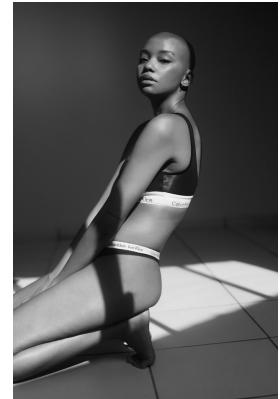

citizen

A Division Of Boss Models

MBALI MALU

Height: 172cm Bust: 82cm Waist: 67cm Hips: 92cm Shoe: 7 UK Hair: Black Eyes: Brown

citizen
A Division Of Boss Models

MBALI MALU

Height: 172cm Bust: 82cm Waist: 67cm Hips: 92cm Shoe: 7 UK Hair: Black Eyes: Brown