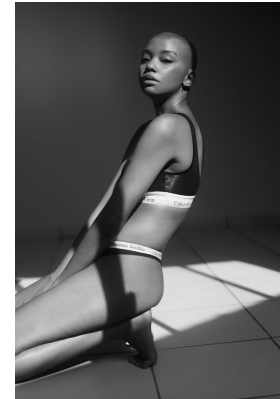

citizen

A Division Of Boss Models

MBALI MALU

Height: 172cm Bust: 82cm Waist: 67cm Hips: 92cm Shoe: 7 UK Hair: Black Eyes: Brown

citizen
A Division Of Boss Models

MBALI MALU

Height: 172cm Bust: 82cm Waist: 67cm Hips: 92cm Shoe: 7 UK Hair: Black Eyes: Brown