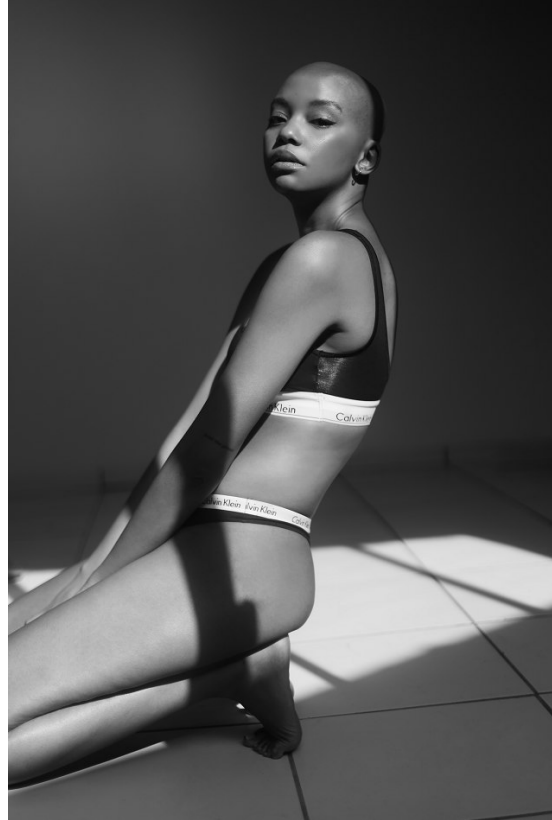

citizen
A Division Of Boss Models

MBALI MBALU

Height: 172cm Bust: 82cm Waist: 67cm Hips: 92cm Shoe: 7 UK Hair: Black Eyes: Brown

citizen
A Division Of Boss Models

MBALI MBALU

Height: 172cm Bust: 82cm Waist: 67cm Hips: 92cm Shoe: 7 UK Hair: Black Eyes: Brown