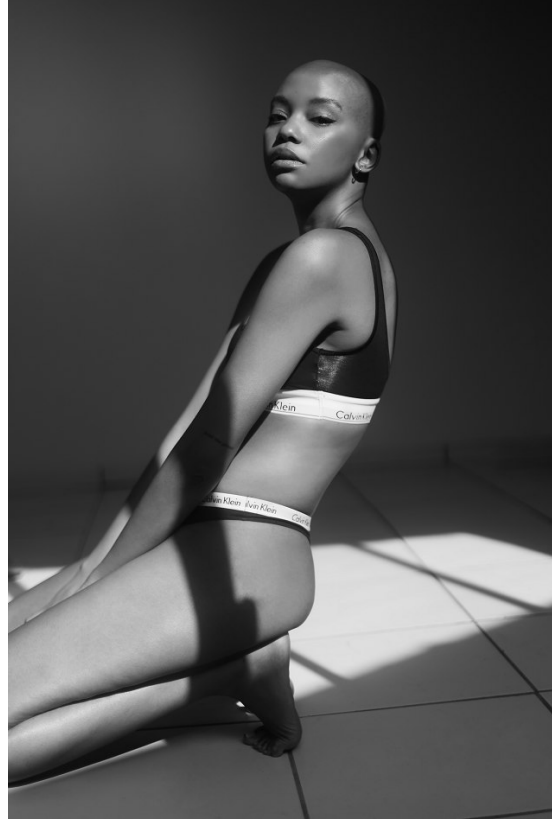

MBALI MALU

Height: 172cm Bust: 82cm Waist: 67cm Hips: 92cm Shoe: 7 UK Hair: Black Eyes: Brown

citizen
A Division Of Boss Models

MBALI MALU

Height: 172cm Bust: 82cm Waist: 67cm Hips: 92cm Shoe: 7 UK Hair: Black Eyes: Brown

citizen
A Division Of Boss Models

MBALI MALU

Height: 172cm Bust: 82cm Waist: 67cm Hips: 92cm Shoe: 7 UK Hair: Black Eyes: Brown

citizen
A Division Of Boss Models

MBALI MALU

Height: 172cm Bust: 82cm Waist: 67cm Hips: 92cm Shoe: 7 UK Hair: Black Eyes: Brown