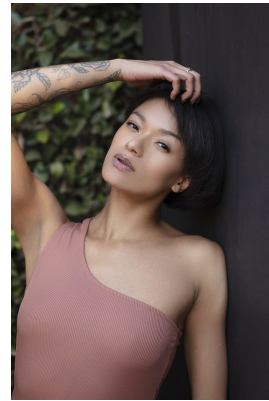

citizen
A Division Of Boss Models

ANGELA ROBINSON

Height: 175cm Bust: 81cm Waist: 69cm Hips: 90cm Shoe: 6 UK Hair: Brown Eyes: Brown

citizen
A Division Of Boss Models

ANGELA ROBINSON

Height: 175cm Bust: 81cm Waist: 69cm Hips: 90cm Shoe: 6 UK Hair: Brown Eyes: Brown