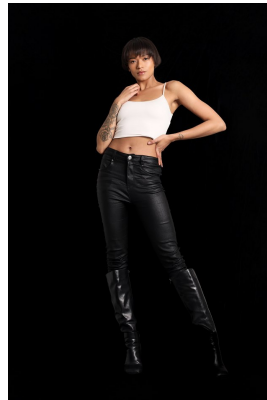

# **citizen**

*A Division Of Boss Models*

## **ANGELA ROBINSON**

Height: 175cm Bust: 81cm Waist: 69cm Hips: 90cm Shoe: 6 UK Hair: Brown Eyes: Brown

**citizen**  
*A Division Of Boss Models*

**ANGELA ROBINSON**

Height: 175cm Bust: 81cm Waist: 69cm Hips: 90cm Shoe: 6 UK Hair: Brown Eyes: Brown