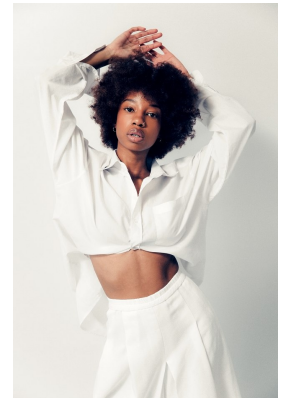

citizen
A Division Of Boss Models

ALEXANDRIA NYATHI

Height: 163cm Bust: 77cm Waist: 60cm Hips: 87cm Shoe: 5 UK Hair: Brown Eyes: Brown

citizen
A Division Of Boss Models

ALEXANDRIA NYATHI

Height: 163cm Bust: 77cm Waist: 60cm Hips: 87cm Shoe: 5 UK Hair: Brown Eyes: Brown