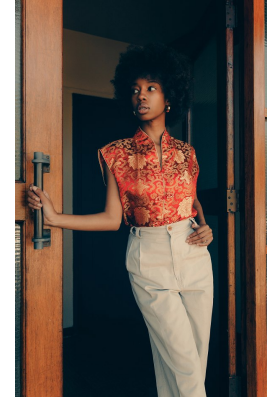

citizen
A Division Of Boss Models

ALEXANDRIA NYATHI

Height: 163cm Bust: 77cm Waist: 60cm Hips: 87cm Shoe: 5 UK Hair: Brown Eyes: Brown

citizen
A Division Of Boss Models

ALEXANDRIA NYATHI

Height: 163cm Bust: 77cm Waist: 60cm Hips: 87cm Shoe: 5 UK Hair: Brown Eyes: Brown