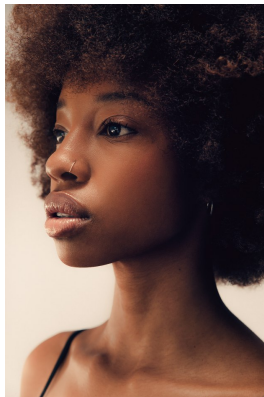

citizen
A Division Of Boss Models

ALEXANDRIA NYATHI

Height: 163cm Bust: 77cm Waist: 60cm Hips: 87cm Shoe: 5 UK Hair: Brown Eyes: Brown

citizen
A Division Of Boss Models

ALEXANDRIA NYATHI

Height: 163cm Bust: 77cm Waist: 60cm Hips: 87cm Shoe: 5 UK Hair: Brown Eyes: Brown