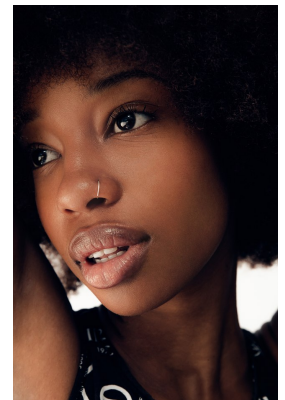

citizen
A Division Of Boss Models

ALEXANDRIA NYATHI

Height: 163cm Bust: 77cm Waist: 60cm Hips: 87cm Shoe: 5 UK Hair: Brown Eyes: Brown

citizen
A Division Of Boss Models

ALEXANDRIA NYATHI

Height: 163cm Bust: 77cm Waist: 60cm Hips: 87cm Shoe: 5 UK Hair: Brown Eyes: Brown