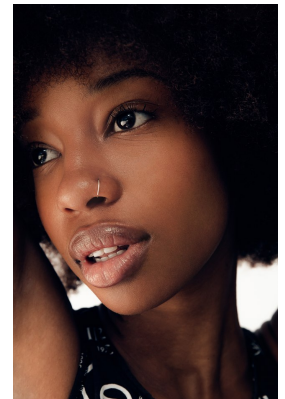

citizen
A Division Of Boss Models

ALEXANDRIA NYATHI

Height: 163cm Bust: 77cm Waist: 60cm Hips: 87cm Shoe: 5 UK Hair: Brown Eyes: Brown

citizen
A Division Of Boss Models

ALEXANDRIA NYATHI

Height: 163cm Bust: 77cm Waist: 60cm Hips: 87cm Shoe: 5 UK Hair: Brown Eyes: Brown