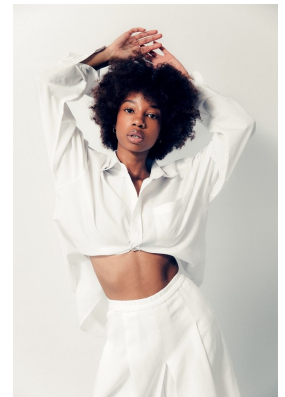

citizen
A Division Of Boss Models

ALEXANDRIA NYATHI

Height: 163cm Bust: 77cm Waist: 60cm Hips: 87cm Shoe: 5 UK Hair: Brown Eyes: Brown

citizen
A Division Of Boss Models

ALEXANDRIA NYATHI

Height: 163cm Bust: 77cm Waist: 60cm Hips: 87cm Shoe: 5 UK Hair: Brown Eyes: Brown