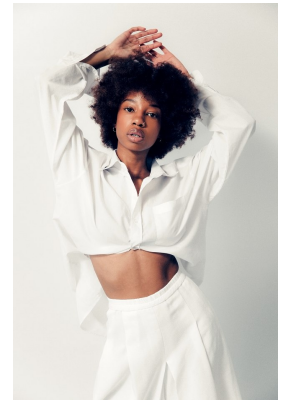

citizen
A Division Of Boss Models

ALEXANDRIA NYATHI

Height: 163cm Bust: 77cm Waist: 60cm Hips: 87cm Shoe: 5 UK Hair: Brown Eyes: Brown

citizen
A Division Of Boss Models

ALEXANDRIA NYATHI

Height: 163cm Bust: 77cm Waist: 60cm Hips: 87cm Shoe: 5 UK Hair: Brown Eyes: Brown