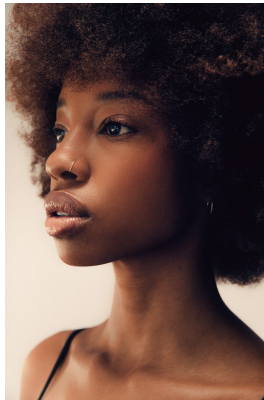

citizen
A Division Of Boss Models

ALEXANDRIA NYATHI

Height: 163cm Bust: 77cm Waist: 60cm Hips: 87cm Shoe: 5 UK Hair: Brown Eyes: Brown

citizen
A Division Of Boss Models

ALEXANDRIA NYATHI

Height: 163cm Bust: 77cm Waist: 60cm Hips: 87cm Shoe: 5 UK Hair: Brown Eyes: Brown