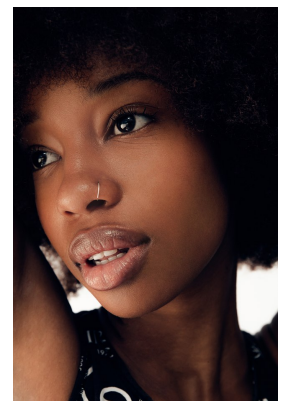

citizen
A Division Of Boss Models

ALEXANDRIA NYATHI

Height: 163cm Bust: 77cm Waist: 60cm Hips: 87cm Shoe: 5 UK Hair: Brown Eyes: Brown

citizen
A Division Of Boss Models

ALEXANDRIA NYATHI

Height: 163cm Bust: 77cm Waist: 60cm Hips: 87cm Shoe: 5 UK Hair: Brown Eyes: Brown