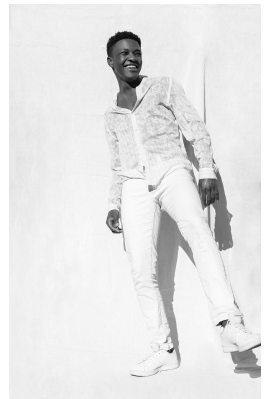

# citizen

A Division Of Boss Models

## SUNGU KHOSA

Height: 183cm Chest: 94cm Waist: 78cm Suit: 30 Shoe: 9 UK Hair: Black Eyes: Brown

**citizen**  
*A Division Of Boss Models*

**SUNGU KHOSA**

Height: 183cm Chest: 94cm Waist: 78cm Suit: 30 Shoe: 9 UK Hair: Black Eyes: Brown