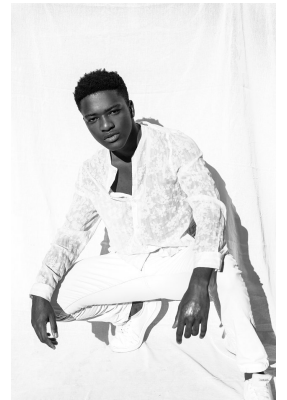

# citizen

A Division Of Boss Models

## SUNGU KHOSA

Height: 183cm Chest: 94cm Waist: 78cm Suit: 30 Shoe: 9 UK Hair: Black Eyes: Brown

**citizen**  
*A Division Of Boss Models*

**SUNGU KHOSA**

Height: 183cm Chest: 94cm Waist: 78cm Suit: 30 Shoe: 9 UK Hair: Black Eyes: Brown