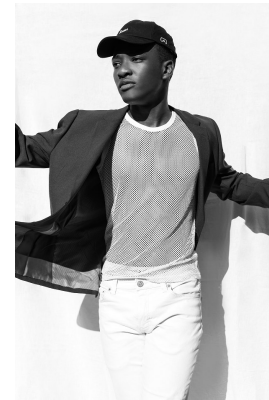

# citizen

A Division Of Boss Models

## SUNGU KHOSA

Height: 183cm Chest: 94cm Waist: 78cm Suit: 30 Shoe: 9 UK Hair: Black Eyes: Brown

**citizen**  
*A Division Of Boss Models*

**SUNGU KHOSA**

Height: 183cm Chest: 94cm Waist: 78cm Suit: 30 Shoe: 9 UK Hair: Black Eyes: Brown