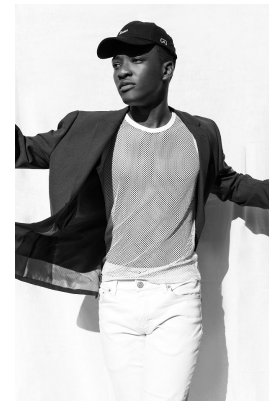

citizen

A Division Of Boss Models

SUNGU KHOSA

Height: 183cm Chest: 94cm Waist: 78cm Suit: 30 Shoe: 9 UK Hair: Black Eyes: Brown

citizen
A Division Of Boss Models

SUNGU KHOSA

Height: 183cm Chest: 94cm Waist: 78cm Suit: 30 Shoe: 9 UK Hair: Black Eyes: Brown