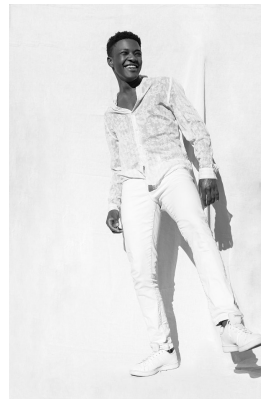

**citizen**  
*A Division Of Boss Models*

**SUNGU KHOSA**

Height: 183cm Chest: 94cm Waist: 78cm Suit: 30 Shoe: 9 UK Hair: Black Eyes: Brown

**citizen**  
*A Division Of Boss Models*

**SUNGU KHOSA**

Height: 183cm Chest: 94cm Waist: 78cm Suit: 30 Shoe: 9 UK Hair: Black Eyes: Brown