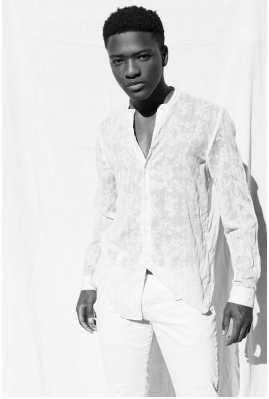

**citizen**  
*A Division Of Boss Models*

**SUNGU KHOSA**

Height: 183cm Chest: 94cm Waist: 78cm Suit: 30 Shoe: 9 UK Hair: Black Eyes: Brown

**citizen**  
*A Division Of Boss Models*

**SUNGU KHOSA**

Height: 183cm Chest: 94cm Waist: 78cm Suit: 30 Shoe: 9 UK Hair: Black Eyes: Brown