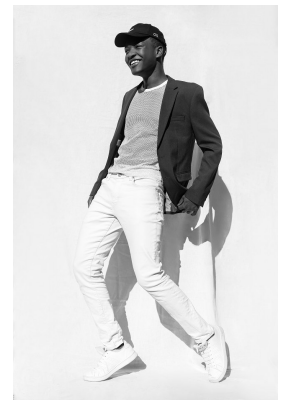

citizen

A Division Of Boss Models

SUNGU KHOSA

Height: 183cm Chest: 94cm Waist: 78cm Suit: 30 Shoe: 9 UK Hair: Black Eyes: Brown

citizen
A Division Of Boss Models

SUNGU KHOSA

Height: 183cm Chest: 94cm Waist: 78cm Suit: 30 Shoe: 9 UK Hair: Black Eyes: Brown