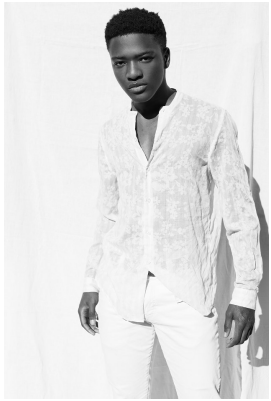

citizen

A Division Of Boss Models

SUNGU KHOSA

Height: 183cm Chest: 94cm Waist: 78cm Suit: 30 Shoe: 9 UK Hair: Black Eyes: Brown

citizen
A Division Of Boss Models

SUNGU KHOSA

Height: 183cm Chest: 94cm Waist: 78cm Suit: 30 Shoe: 9 UK Hair: Black Eyes: Brown