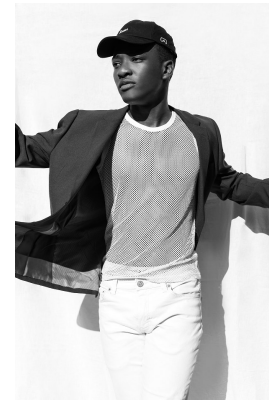

**citizen**  
*A Division Of Boss Models*

**SUNGU KHOSA**

Height: 183cm Chest: 94cm Waist: 78cm Suit: 30 Shoe: 9 UK Hair: Black Eyes: Brown

**citizen**  
*A Division Of Boss Models*

**SUNGU KHOSA**

Height: 183cm Chest: 94cm Waist: 78cm Suit: 30 Shoe: 9 UK Hair: Black Eyes: Brown