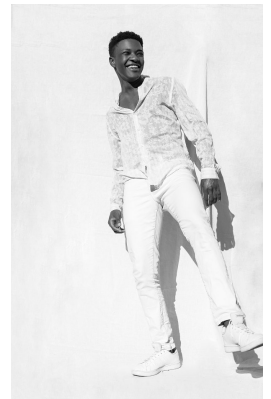

# citizen

A Division Of Boss Models

## SUNGU KHOSA

Height: 183cm Chest: 94cm Waist: 78cm Suit: 30 Shoe: 9 UK Hair: Black Eyes: Brown

**citizen**  
*A Division Of Boss Models*

**SUNGU KHOSA**

Height: 183cm Chest: 94cm Waist: 78cm Suit: 30 Shoe: 9 UK Hair: Black Eyes: Brown