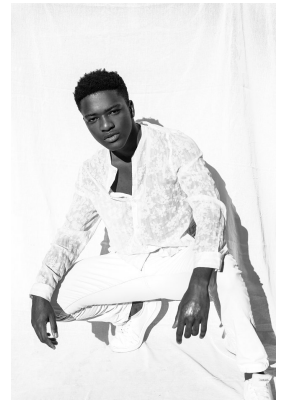

**citizen**  
*A Division Of Boss Models*

**SUNGU KHOSA**

Height: 183cm Chest: 94cm Waist: 78cm Suit: 30 Shoe: 9 UK Hair: Black Eyes: Brown

**citizen**  
*A Division Of Boss Models*

**SUNGU KHOSA**

Height: 183cm Chest: 94cm Waist: 78cm Suit: 30 Shoe: 9 UK Hair: Black Eyes: Brown