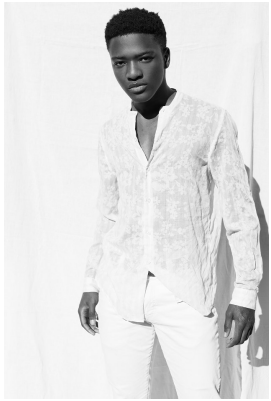

# citizen

A Division Of Boss Models

## SUNGU KHOSA

Height: 183cm Chest: 94cm Waist: 78cm Suit: 30 Shoe: 9 UK Hair: Black Eyes: Brown

**citizen**  
*A Division Of Boss Models*

**SUNGU KHOSA**

Height: 183cm Chest: 94cm Waist: 78cm Suit: 30 Shoe: 9 UK Hair: Black Eyes: Brown