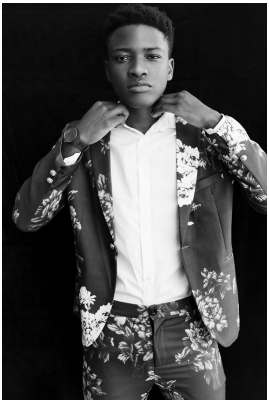

**citizen**  
*A Division Of Boss Models*

**SUNGU KHOSA**

Height: 183cm Chest: 94cm Waist: 78cm Suit: 30 Shoe: 9 UK Hair: Black Eyes: Brown

**citizen**  
*A Division Of Boss Models*

**SUNGU KHOSA**

Height: 183cm Chest: 94cm Waist: 78cm Suit: 30 Shoe: 9 UK Hair: Black Eyes: Brown