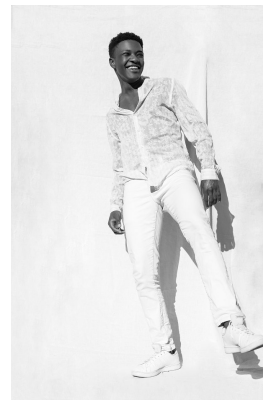

citizen

A Division Of Boss Models

SUNGU KHOSA

Height: 183cm Chest: 94cm Waist: 78cm Suit: 30 Shoe: 9 UK Hair: Black Eyes: Brown

citizen
A Division Of Boss Models

SUNGU KHOSA

Height: 183cm Chest: 94cm Waist: 78cm Suit: 30 Shoe: 9 UK Hair: Black Eyes: Brown