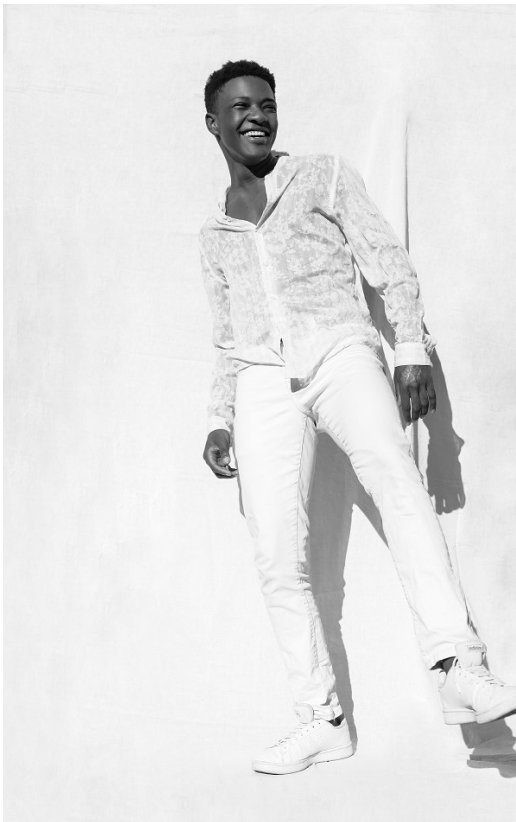

citizen
A Division Of Boss Models

SUNGU KHOSA

Height: 183cm Chest: 94cm Waist: 78cm Suit: 30 Shoe: 9 UK Hair: Black Eyes: Brown

citizen
A Division Of Boss Models

SUNGU KHOSA

Height: 183cm Chest: 94cm Waist: 78cm Suit: 30 Shoe: 9 UK Hair: Black Eyes: Brown

SUNGU KHOSA

Height: 183cm Chest: 94cm Waist: 78cm Suit: 30 Shoe: 9 UK Hair: Black Eyes: Brown

citizen
A Division Of Boss Models

SUNGU KHOSA

Height: 183cm Chest: 94cm Waist: 78cm Suit: 30 Shoe: 9 UK Hair: Black Eyes: Brown