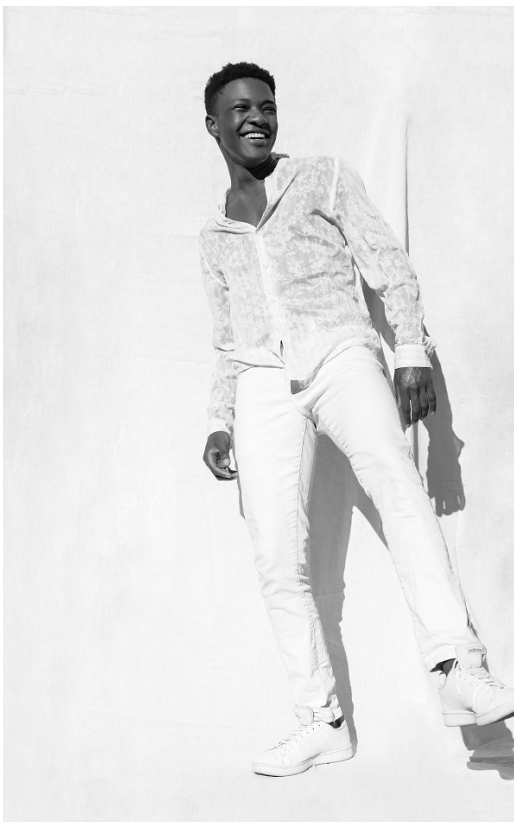

citizen
A Division Of Boss Models

SUNGU KHOSA

Height: 183cm Chest: 94cm Waist: 78cm Suit: 30 Shoe: 9 UK Hair: Black Eyes: Brown

citizen
A Division Of Boss Models

SUNGU KHOSA

Height: 183cm Chest: 94cm Waist: 78cm Suit: 30 Shoe: 9 UK Hair: Black Eyes: Brown