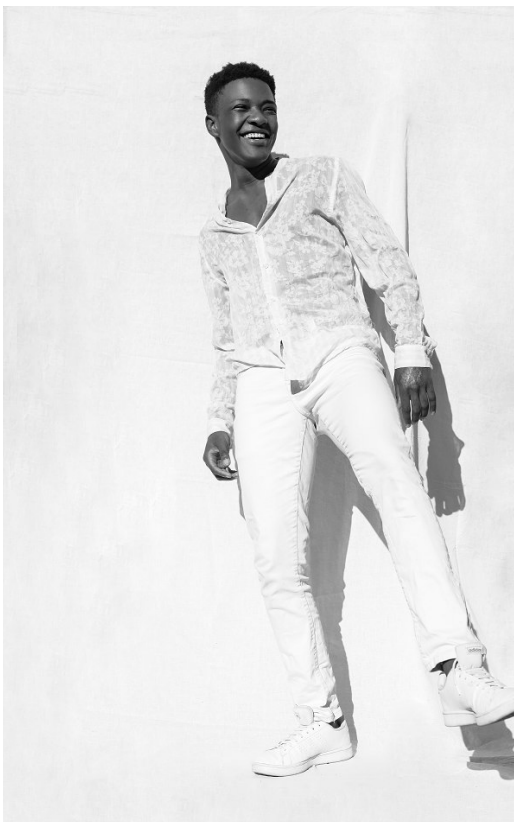

**citizen**  
*A Division Of Boss Models*

**SUNGU KHOSA**

Height: 183cm Chest: 94cm Waist: 78cm Suit: 30 Shoe: 9 UK Hair: Black Eyes: Brown

**citizen**  
*A Division Of Boss Models*

**SUNGU KHOSA**

Height: 183cm Chest: 94cm Waist: 78cm Suit: 30 Shoe: 9 UK Hair: Black Eyes: Brown