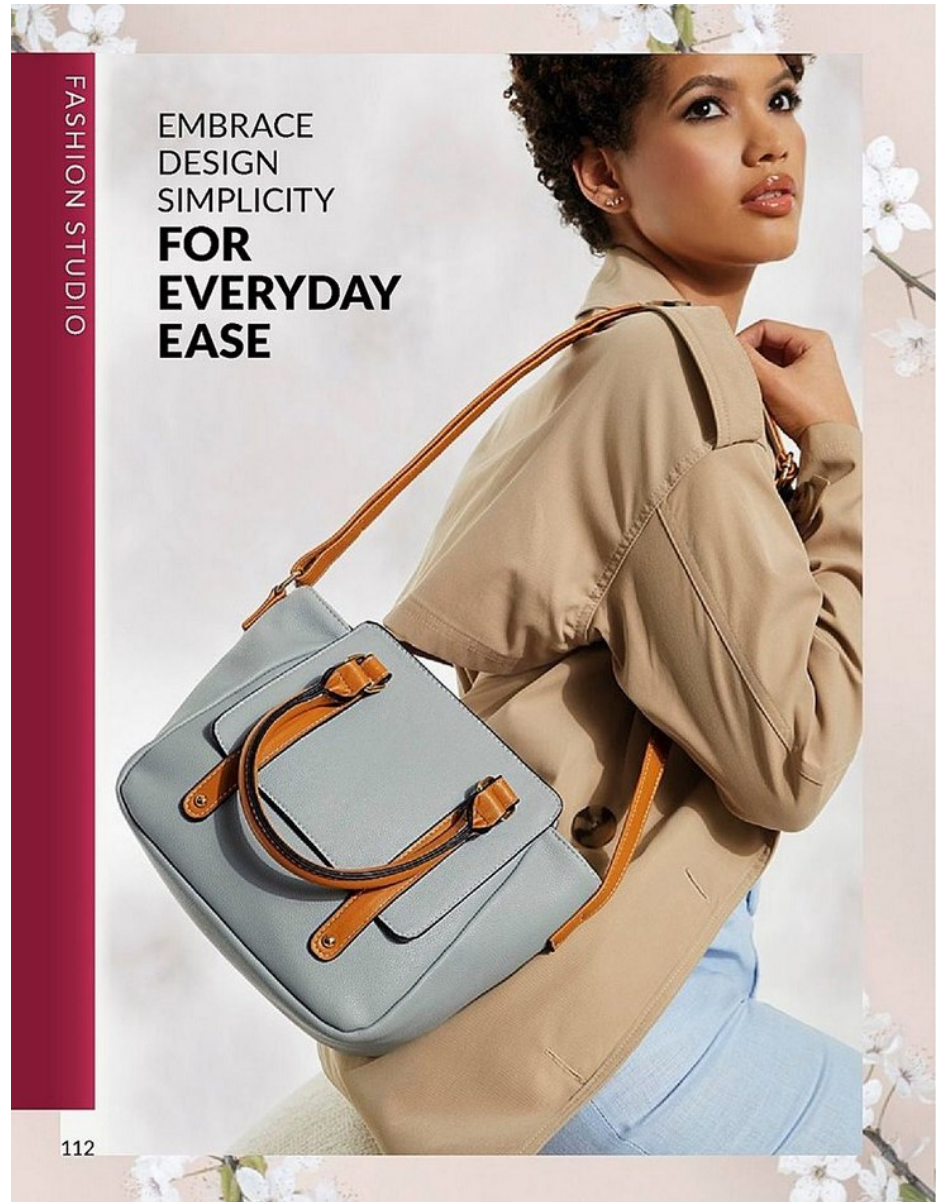

Height: 165cm Bust: 89cm Waist: 71cm Hips: 100cm Shoe: 4 UK Hair: Brown Eyes: Brown

TASLEIGH MULLINS

Height: 165cm Bust: 89cm Waist: 71cm Hips: 100cm Shoe: 4 UK Hair: Brown Eyes: Brown

TASLEIGH MULLINS

Height: 165cm Bust: 89cm Waist: 71cm Hips: 100cm Shoe: 4 UK Hair: Brown Eyes: Brown