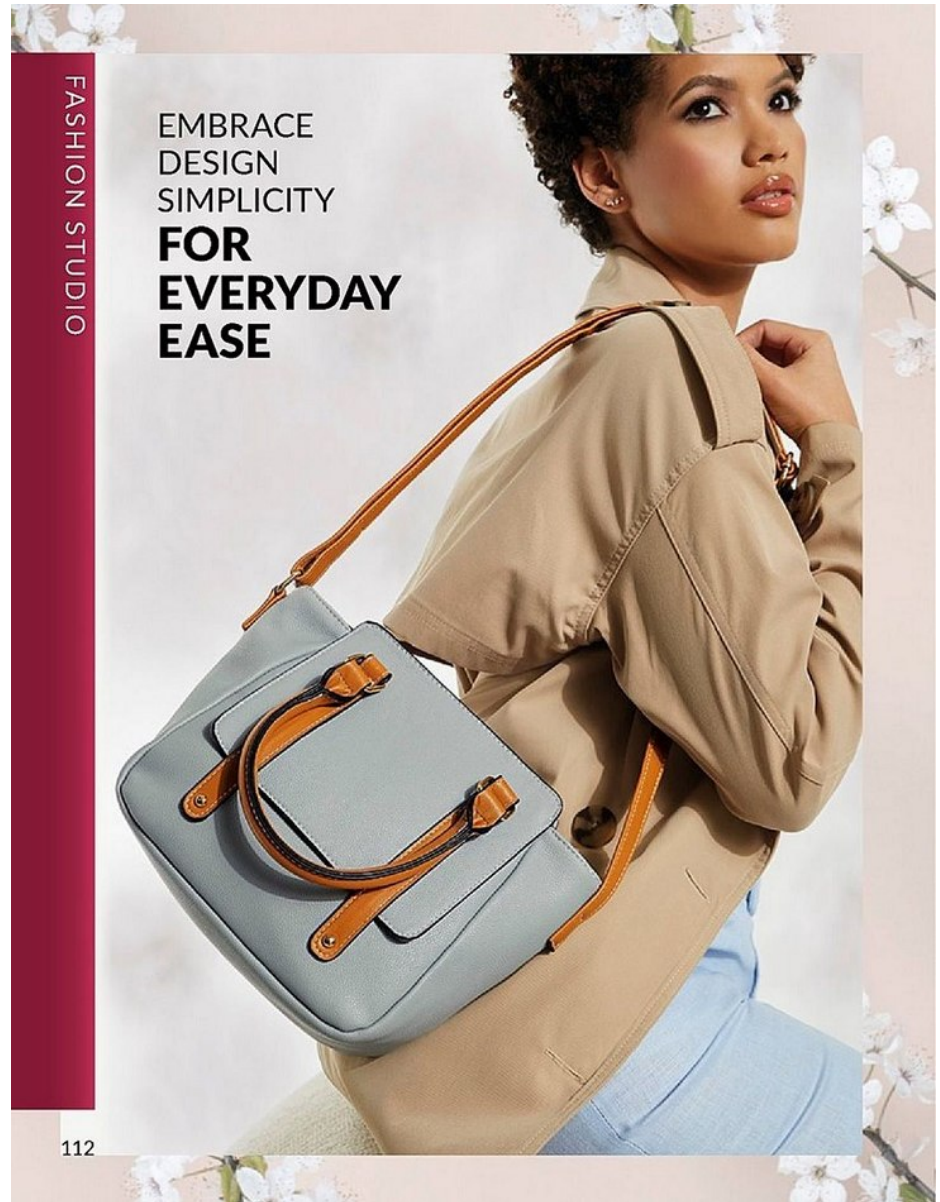

Height: 165cm Bust: 86cm Waist: 66cm Hips: 95cm Shoe: 4 UK Hair: Brown Eyes: Brown

TASLEIGH MULLINS

Height: 165cm Bust: 86cm Waist: 66cm Hips: 95cm Shoe: 4 UK Hair: Brown Eyes: Brown

TASLEIGH MULLINS

Height: 165cm Bust: 86cm Waist: 66cm Hips: 95cm Shoe: 4 UK Hair: Brown Eyes: Brown