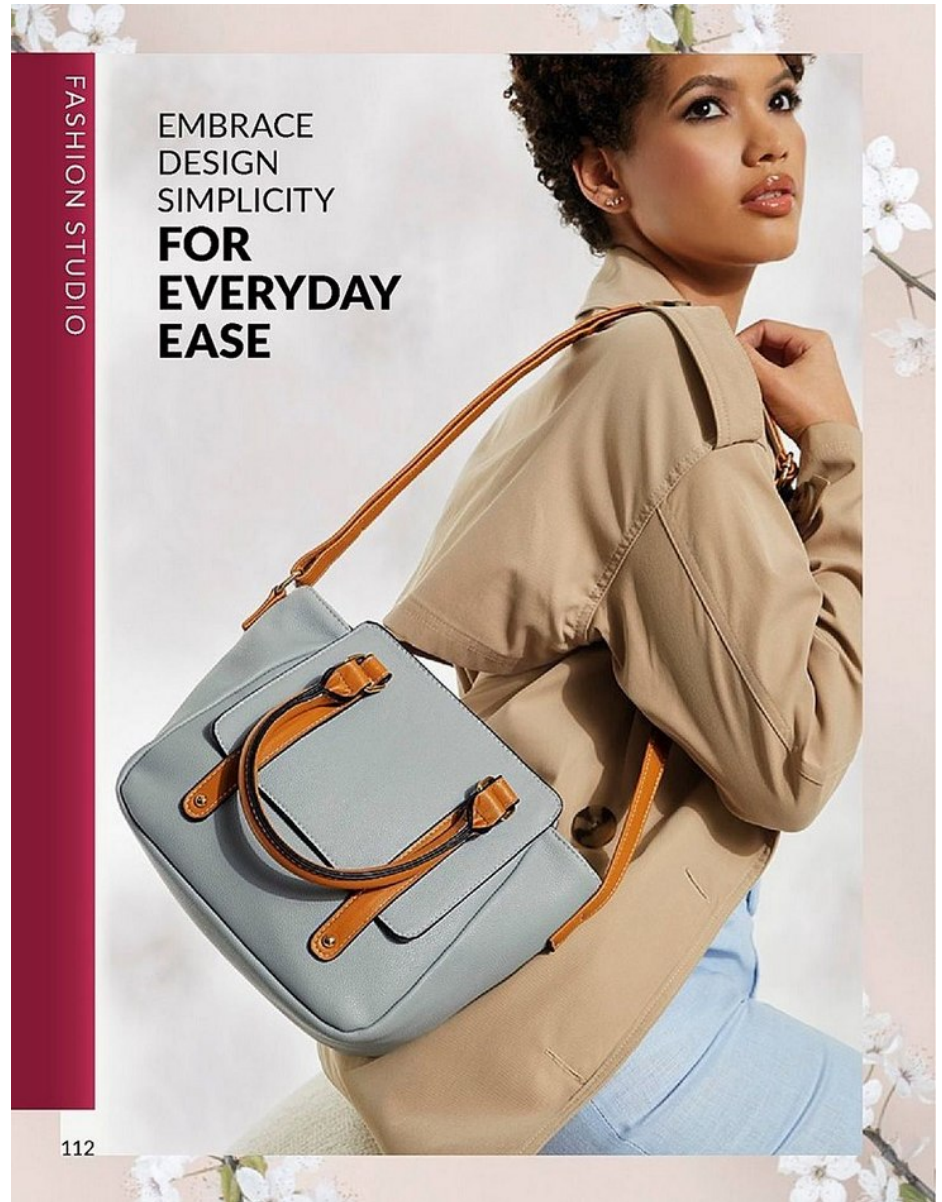

Height: 165cm Bust: 89cm Waist: 71cm Hips: 100cm Shoe: 4 UK Hair: Brown Eyes: Brown

TASLEIGH MULLINS

Height: 165cm Bust: 89cm Waist: 71cm Hips: 100cm Shoe: 4 UK Hair: Brown Eyes: Brown

TASLEIGH MULLINS

Height: 165cm Bust: 89cm Waist: 71cm Hips: 100cm Shoe: 4 UK Hair: Brown Eyes: Brown