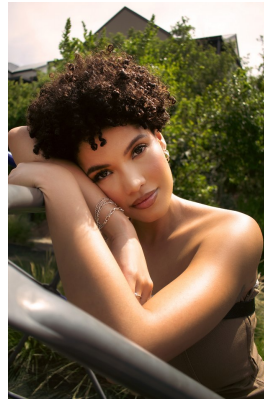

citizen
A Division Of Boss Models

TASLEIGH MULLINS

Height: 165cm Bust: 86cm Waist: 66cm Hips: 95cm Shoe: 4 UK Hair: Brown Eyes: Brown

citizen

A Division Of Boss Models

TASLEIGH MULLINS

Height: 165cm Bust: 86cm Waist: 66cm Hips: 95cm Shoe: 4 UK Hair: Brown Eyes: Brown