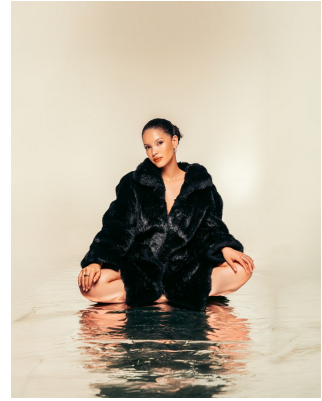

citizen
A Division Of Boss Models

TASLEIGH MULLINS

Height: 165cm Bust: 86cm Waist: 66cm Hips: 95cm Shoe: 4 UK Hair: Brown Eyes: Brown

citizen

A Division Of Boss Models

TASLEIGH MULLINS

Height: 165cm Bust: 86cm Waist: 66cm Hips: 95cm Shoe: 4 UK Hair: Brown Eyes: Brown