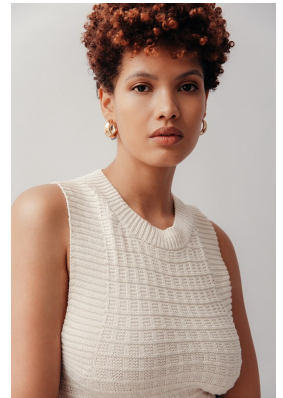

citizen

A Division Of Boss Models

TASLEIGH MULLINS

Height: 165cm Bust: 89cm Waist: 71cm Hips: 100cm Shoe: 4 UK Hair: Brown Eyes: Brown