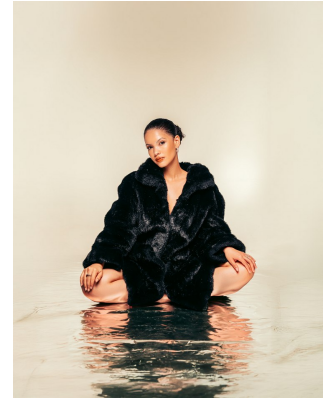

# **citizen**

*A Division Of Boss Models*

## **TASLEIGH MULLINS**

Height: 165cm Bust: 89cm Waist: 71cm Hips: 100cm Shoe: 4 UK Hair: Brown Eyes: Brown