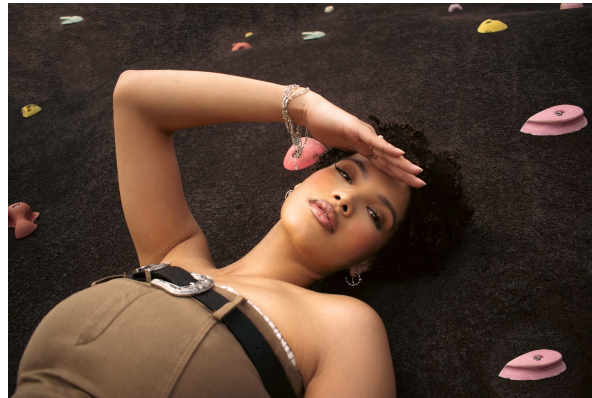

citizen
A Division Of Boss Models

TASLEIGH MULLINS

Height: 165cm Bust: 86cm Waist: 66cm Hips: 95cm Shoe: 4 UK Hair: Brown Eyes: Brown

citizen

A Division Of Boss Models

TASLEIGH MULLINS

Height: 165cm Bust: 86cm Waist: 66cm Hips: 95cm Shoe: 4 UK Hair: Brown Eyes: Brown