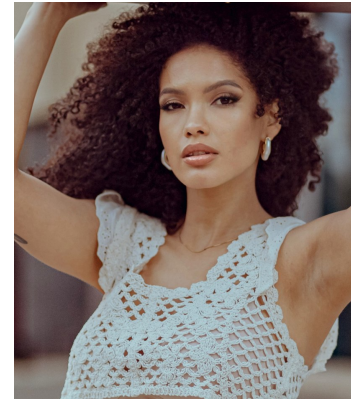

citizen
A Division Of Boss Models

TASLEIGH MULLINS

Height: 165cm Bust: 86cm Waist: 66cm Hips: 95cm Shoe: 4 UK Hair: Brown Eyes: Brown

citizen

A Division Of Boss Models

TASLEIGH MULLINS

Height: 165cm Bust: 86cm Waist: 66cm Hips: 95cm Shoe: 4 UK Hair: Brown Eyes: Brown