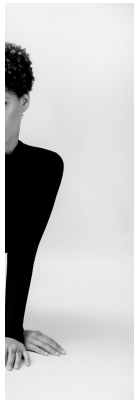

**citizen**  
*A Division Of Boss Models*

**TASLEIGH MULLINS**

Height: 165cm Bust: 89cm Waist: 71cm Hips: 100cm Shoe: 4 UK Hair: Brown Eyes: Brown

## **TASLEIGH MULLINS**

Height: 165cm Bust: 89cm Waist: 71cm Hips: 100cm Shoe: 4 UK Hair: Brown Eyes: Brown