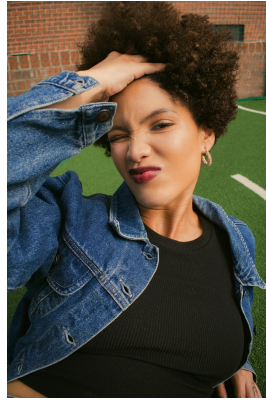

# **citizen**

*A Division Of Boss Models*

## **TASLEIGH MULLINS**

Height: 165cm Bust: 89cm Waist: 71cm Hips: 100cm Shoe: 4 UK Hair: Brown Eyes: Brown