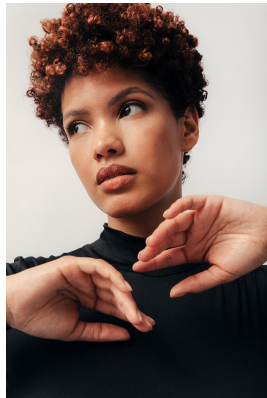

citizen

A Division Of Boss Models

TASLEIGH MULLINS

Height: 165cm Bust: 89cm Waist: 71cm Hips: 100cm Shoe: 4 UK Hair: Brown Eyes: Brown