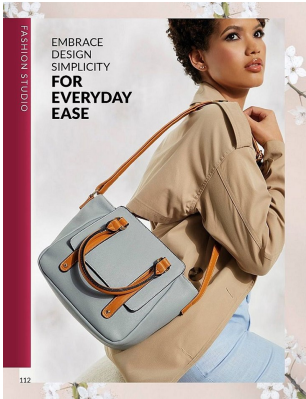

**citizen**  
*A Division Of Boss Models*

**TASLEIGH MULLINS**

Height: 165cm Bust: 89cm Waist: 71cm Hips: 100cm Shoe: 4 UK Hair: Brown Eyes: Brown

# **citizen**

*A Division Of Boss Models*