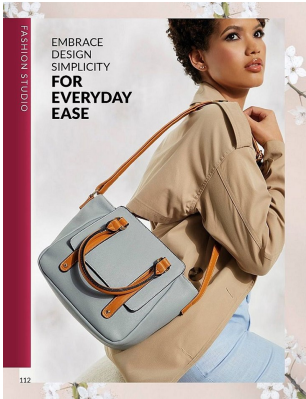

citizen
A Division Of Boss Models

TASLEIGH MULLINS

Height: 165cm Bust: 86cm Waist: 66cm Hips: 95cm Shoe: 4 UK Hair: Brown Eyes: Brown

citizen

A Division Of Boss Models

TASLEIGH MULLINS

Height: 165cm Bust: 86cm Waist: 66cm Hips: 95cm Shoe: 4 UK Hair: Brown Eyes: Brown