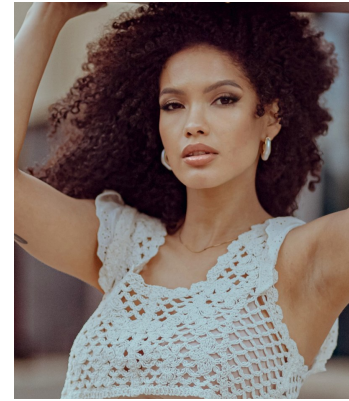

# **citizen**

*A Division Of Boss Models*

## **TASLEIGH MULLINS**

Height: 165cm Bust: 89cm Waist: 71cm Hips: 100cm Shoe: 4 UK Hair: Brown Eyes: Brown