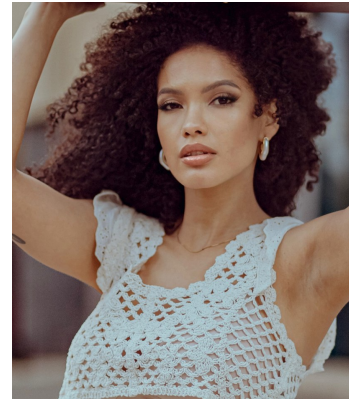

**citizen**  
*A Division Of Boss Models*

**TASLEIGH MULLINS**

Height: 165cm Bust: 89cm Waist: 71cm Hips: 100cm Shoe: 4 UK Hair: Brown Eyes: Brown

# **citizen**

*A Division Of Boss Models*

## **TASLEIGH MULLINS**

Height: 165cm Bust: 89cm Waist: 71cm Hips: 100cm Shoe: 4 UK Hair: Brown Eyes: Brown