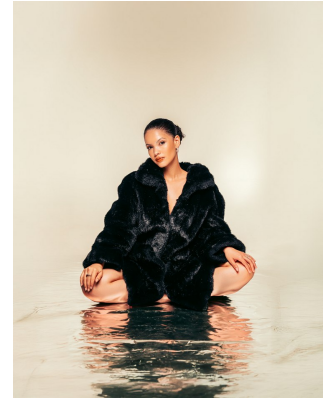

citizen
A Division Of Boss Models

TASLEIGH MULLINS

Height: 165cm Bust: 86cm Waist: 66cm Hips: 95cm Shoe: 4 UK Hair: Brown Eyes: Brown

citizen

A Division Of Boss Models

TASLEIGH MULLINS

Height: 165cm Bust: 86cm Waist: 66cm Hips: 95cm Shoe: 4 UK Hair: Brown Eyes: Brown