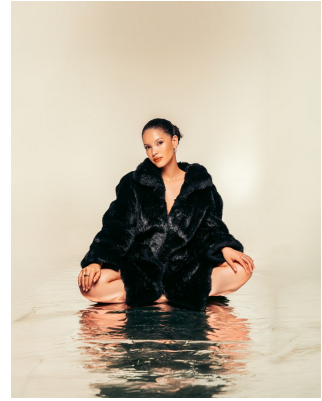

**citizen**  
*A Division Of Boss Models*

**TASLEIGH MULLINS**

Height: 165cm Bust: 89cm Waist: 71cm Hips: 100cm Shoe: 4 UK Hair: Brown Eyes: Brown

# **citizen**

*A Division Of Boss Models*

## **TASLEIGH MULLINS**

Height: 165cm Bust: 89cm Waist: 71cm Hips: 100cm Shoe: 4 UK Hair: Brown Eyes: Brown