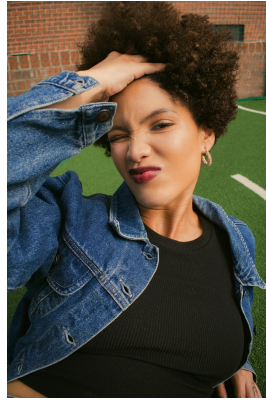

citizen
A Division Of Boss Models

TASLEIGH MULLINS

Height: 165cm Bust: 86cm Waist: 66cm Hips: 95cm Shoe: 4 UK Hair: Brown Eyes: Brown

citizen

A Division Of Boss Models

TASLEIGH MULLINS

Height: 165cm Bust: 86cm Waist: 66cm Hips: 95cm Shoe: 4 UK Hair: Brown Eyes: Brown