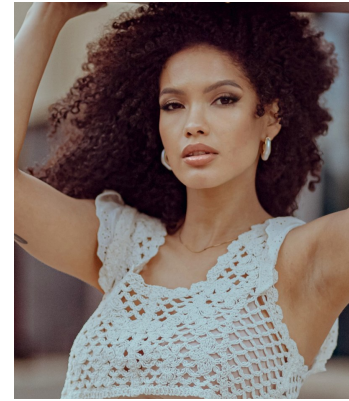

citizen
A Division Of Boss Models

TASLEIGH MULLINS

Height: 165cm Bust: 86cm Waist: 66cm Hips: 95cm Shoe: 4 UK Hair: Brown Eyes: Brown

citizen

A Division Of Boss Models

TASLEIGH MULLINS

Height: 165cm Bust: 86cm Waist: 66cm Hips: 95cm Shoe: 4 UK Hair: Brown Eyes: Brown