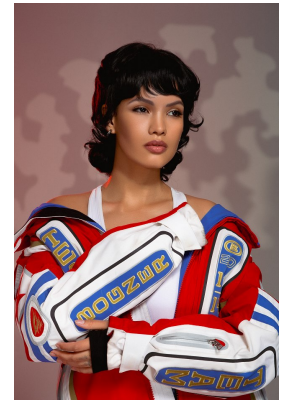

citizen
A Division Of Boss Models

TASLEIGH MULLINS

Height: 165cm Bust: 86cm Waist: 66cm Hips: 95cm Shoe: 4 UK Hair: Brown Eyes: Brown

citizen

A Division Of Boss Models

TASLEIGH MULLINS

Height: 165cm Bust: 86cm Waist: 66cm Hips: 95cm Shoe: 4 UK Hair: Brown Eyes: Brown