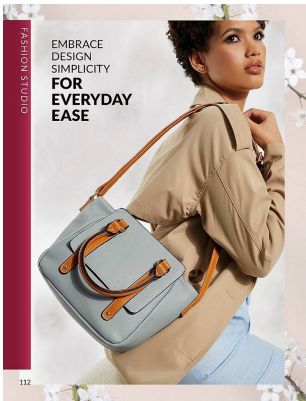

citizen

A Division Of Boss Models

TASLEIGH MULLINS

Height: 165cm Bust: 89cm Waist: 71cm Hips: 100cm Shoe: 4 UK Hair: Brown Eyes: Brown