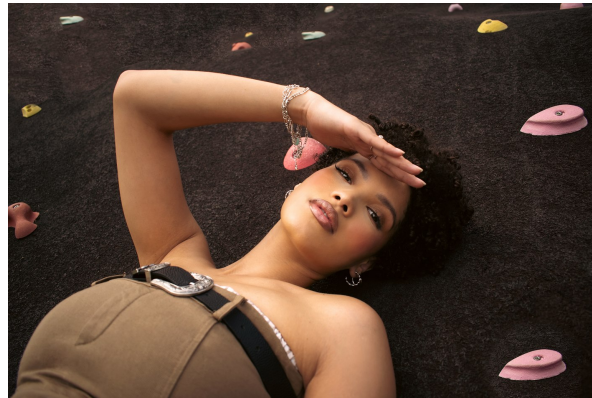

# **citizen**

*A Division Of Boss Models*

## **TASLEIGH MULLINS**

Height: 165cm Bust: 89cm Waist: 71cm Hips: 100cm Shoe: 4 UK Hair: Brown Eyes: Brown