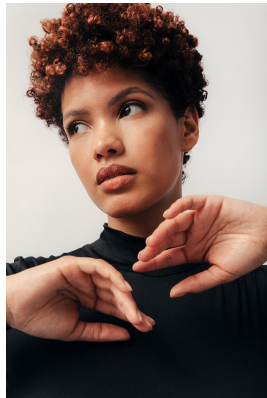

citizen
A Division Of Boss Models

TASLEIGH MULLINS

Height: 165cm Bust: 86cm Waist: 66cm Hips: 95cm Shoe: 4 UK Hair: Brown Eyes: Brown

citizen

A Division Of Boss Models

TASLEIGH MULLINS

Height: 165cm Bust: 86cm Waist: 66cm Hips: 95cm Shoe: 4 UK Hair: Brown Eyes: Brown