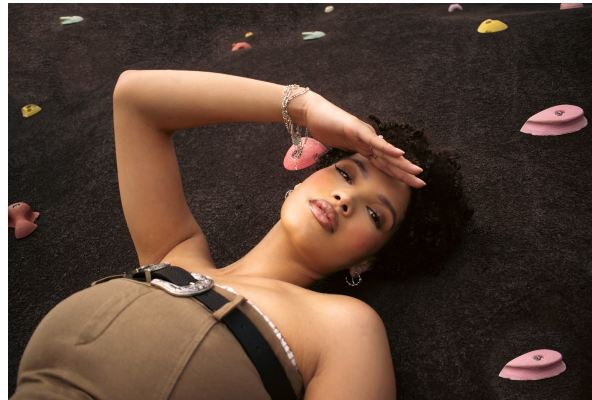

**citizen**  
*A Division Of Boss Models*

**TASLEIGH MULLINS**

Height: 165cm Bust: 89cm Waist: 71cm Hips: 100cm Shoe: 4 UK Hair: Brown Eyes: Brown

# **citizen**

*A Division Of Boss Models*

## **TASLEIGH MULLINS**

Height: 165cm Bust: 89cm Waist: 71cm Hips: 100cm Shoe: 4 UK Hair: Brown Eyes: Brown