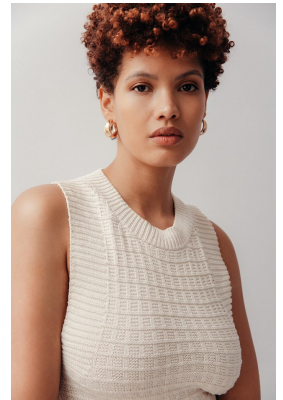

**citizen**  
*A Division Of Boss Models*

**TASLEIGH MULLINS**

Height: 165cm Bust: 89cm Waist: 71cm Hips: 100cm Shoe: 4 UK Hair: Brown Eyes: Brown

# **citizen**

*A Division Of Boss Models*

## **TASLEIGH MULLINS**

Height: 165cm Bust: 89cm Waist: 71cm Hips: 100cm Shoe: 4 UK Hair: Brown Eyes: Brown