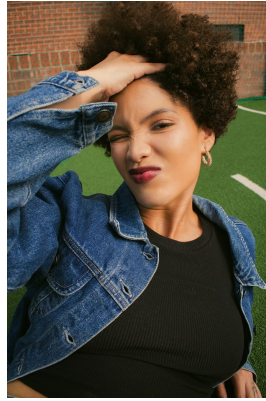

**citizen**  
*A Division Of Boss Models*

**TASLEIGH MULLINS**

Height: 165cm Bust: 89cm Waist: 71cm Hips: 100cm Shoe: 4 UK Hair: Brown Eyes: Brown