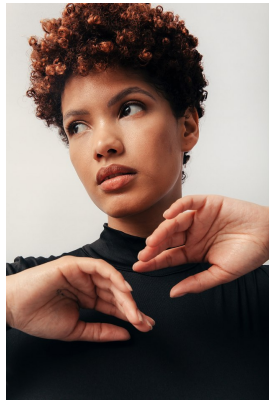

**citizen**  
*A Division Of Boss Models*

**TASLEIGH MULLINS**

Height: 165cm Bust: 89cm Waist: 71cm Hips: 100cm Shoe: 4 UK Hair: Brown Eyes: Brown

# **citizen**

*A Division Of Boss Models*

## **TASLEIGH MULLINS**

Height: 165cm Bust: 89cm Waist: 71cm Hips: 100cm Shoe: 4 UK Hair: Brown Eyes: Brown