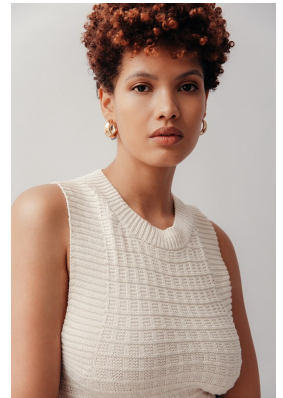

citizen
A Division Of Boss Models

TASLEIGH MULLINS

Height: 165cm Bust: 86cm Waist: 66cm Hips: 95cm Shoe: 4 UK Hair: Brown Eyes: Brown

citizen

A Division Of Boss Models

TASLEIGH MULLINS

Height: 165cm Bust: 86cm Waist: 66cm Hips: 95cm Shoe: 4 UK Hair: Brown Eyes: Brown