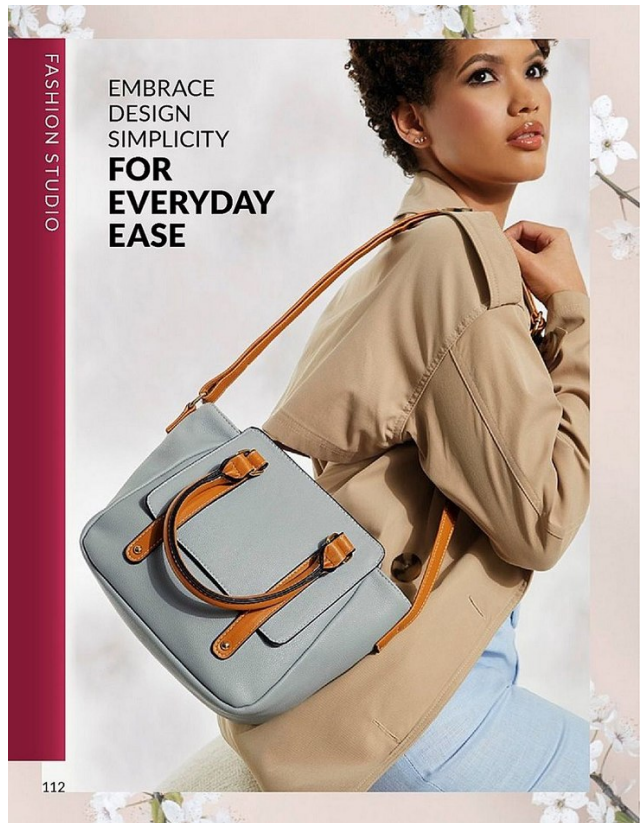

TASLEIGH MULLINS

Height: 165cm Bust: 86cm Waist: 66cm Hips: 95cm Shoe: 4 UK Hair: Brown Eyes: Brown