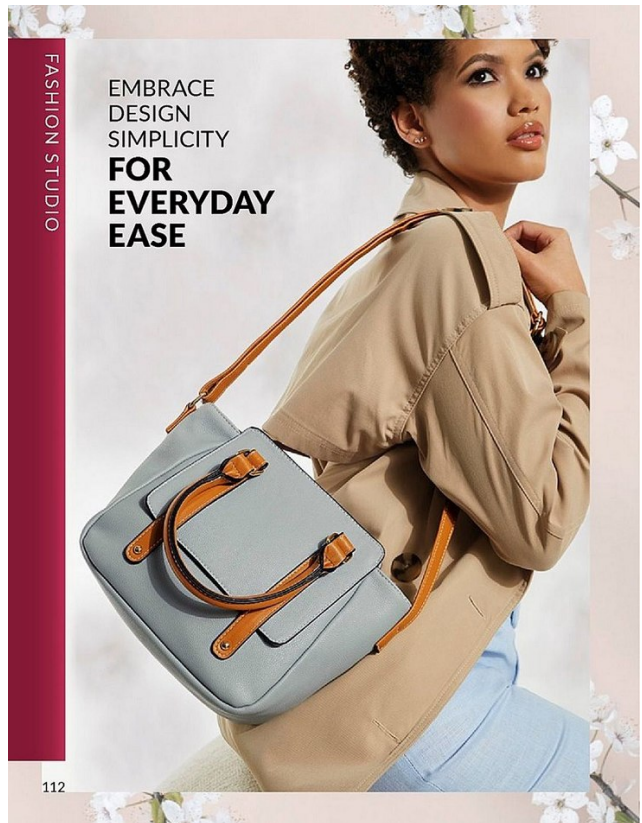

TASLEIGH MULLINS

Height: 165cm Bust: 89cm Waist: 71cm Hips: 100cm Shoe: 4 UK Hair: Brown Eyes: Brown