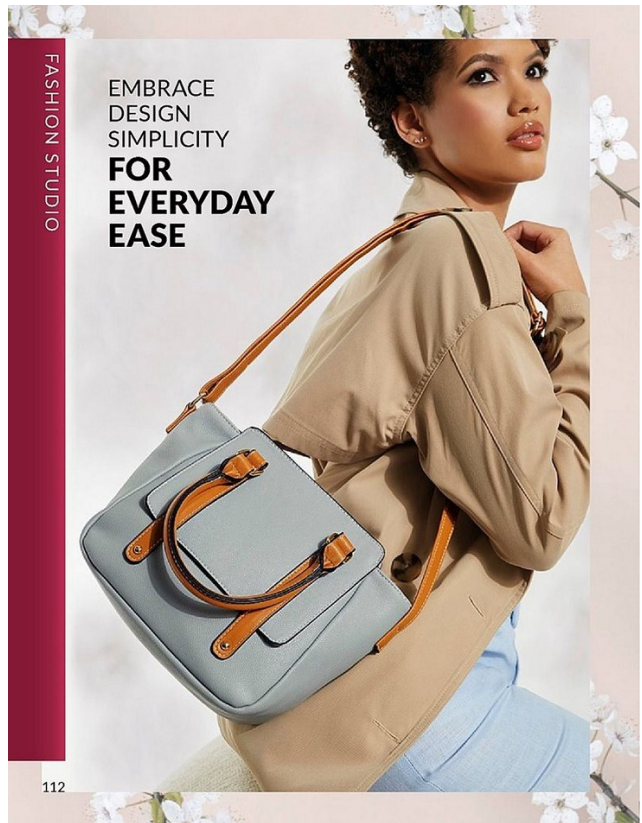

TASLEIGH MULLINS

Height: 165cm Bust: 86cm Waist: 66cm Hips: 95cm Shoe: 4 UK Hair: Brown Eyes: Brown