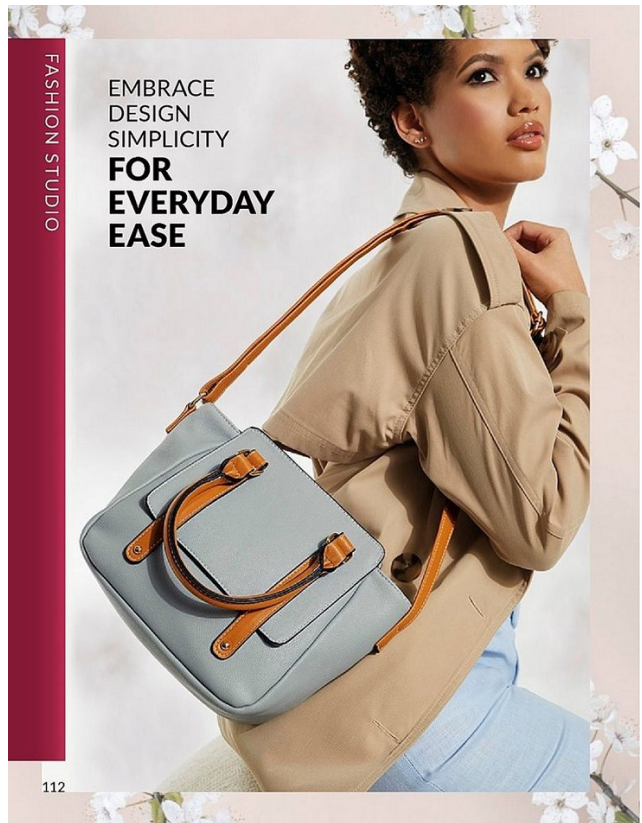

TASLEIGH MULLINS

Height: 165cm Bust: 89cm Waist: 71cm Hips: 100cm Shoe: 4 UK Hair: Brown Eyes: Brown

TASLEIGH MULLINS

Height: 165cm Bust: 89cm Waist: 71cm Hips: 100cm Shoe: 4 UK Hair: Brown Eyes: Brown

118