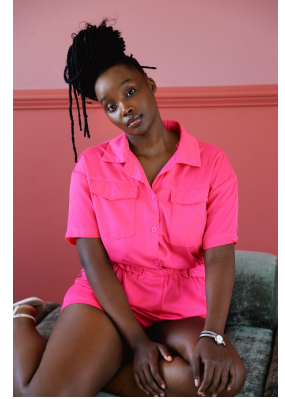

citizen
A Division Of Boss Models

KUTLWANO XABA

Height: 170cm Bust: 94cm Waist: 74cm Hips: 109cm Shoe: 6 UK Hair: Black Eyes: Brown