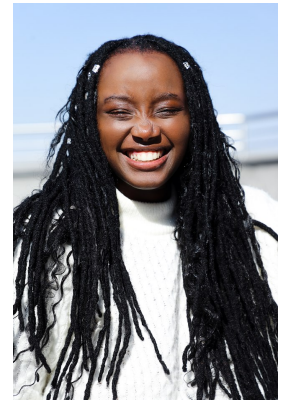

citizen
A Division Of Boss Models

KUTLWANO XABA

Height: 170cm Bust: 94cm Waist: 74cm Hips: 109cm Shoe: 6 UK Hair: Black Eyes: Brown