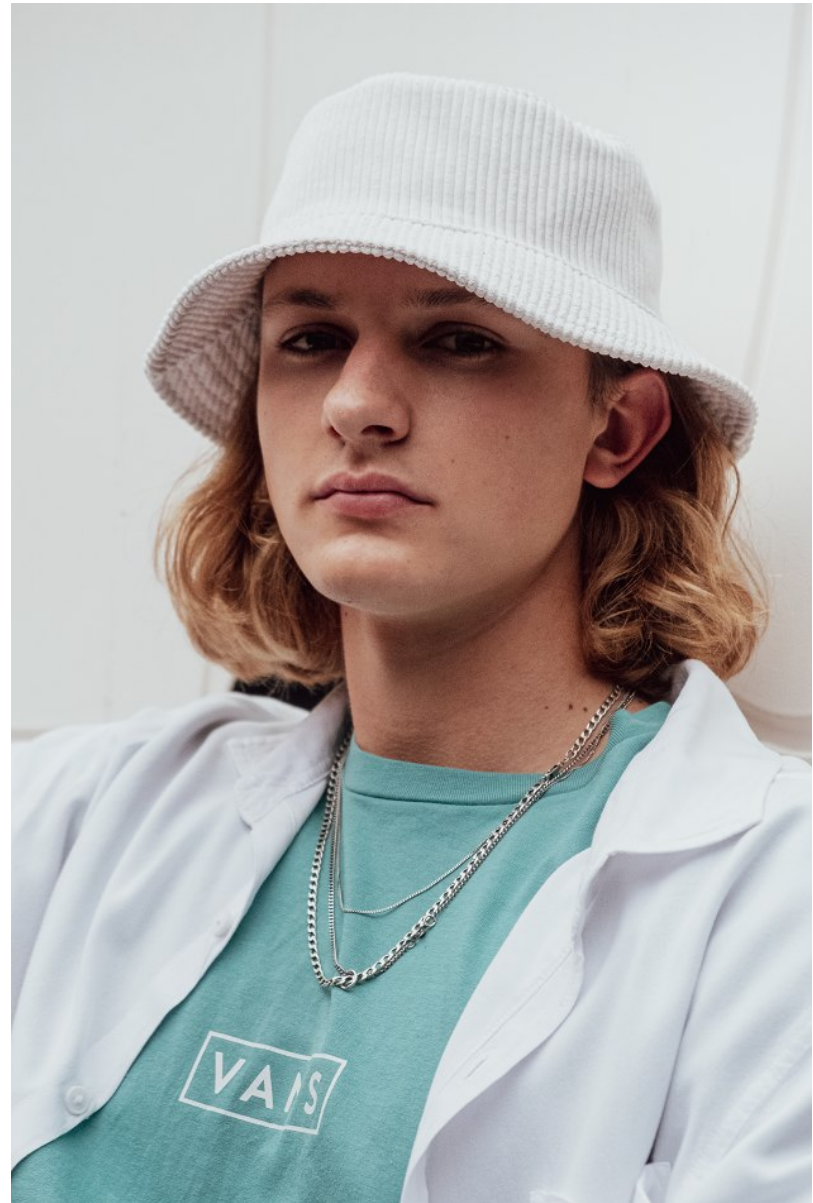

citizen
A Division Of Boss Models

RORY KIRK

Height: 185cm Chest: 97cm Waist: 79cm Shoe: 9.5 UK Hair: Blonde Eyes: Blue

RORY KIRK

Height: 185cm Chest: 97cm Waist: 79cm Shoe: 9.5 UK Hair: Blonde Eyes: Blue

RORY KIRK

Height: 185cm Chest: 97cm Waist: 79cm Shoe: 9.5 UK Hair: Blonde Eyes: Blue

RORY KIRK

Height: 185cm Chest: 97cm Waist: 79cm Shoe: 9.5 UK Hair: Blonde Eyes: Blue

RORY KIRK

Height: 185cm Chest: 97cm Waist: 79cm Shoe: 9.5 UK Hair: Blonde Eyes: Blue

RORY KIRK

Height: 185cm Chest: 97cm Waist: 79cm Shoe: 9.5 UK Hair: Blonde Eyes: Blue

citizen
A Division Of Boss Models

RORY KIRK

Height: 185cm Chest: 97cm Waist: 79cm Shoe: 9.5 UK Hair: Blonde Eyes: Blue