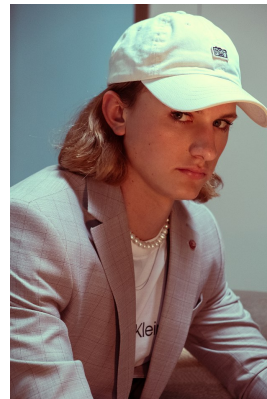

# **citizen**

*A Division Of Boss Models*

## **RORY KIRK**

Height: 185cm Chest: 97cm Waist: 79cm Shoe: 9.5 UK Hair: Blonde Eyes: Blue