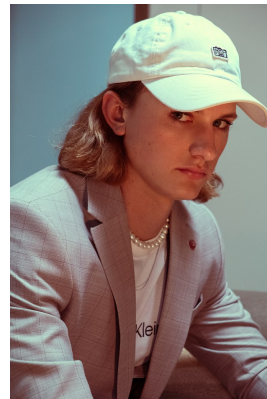

citizen

A Division Of Boss Models

RORY KIRK

Height: 185cm Chest: 97cm Waist: 79cm Shoe: 9.5 UK Hair: Blonde Eyes: Blue