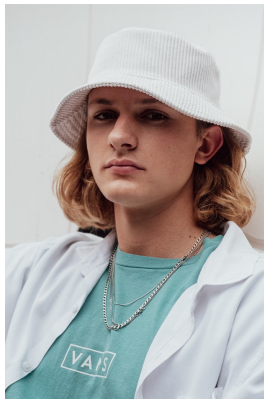

# **citizen**

*A Division Of Boss Models*

## **RORY KIRK**

Height: 185cm Chest: 97cm Waist: 79cm Shoe: 9.5 UK Hair: Blonde Eyes: Blue