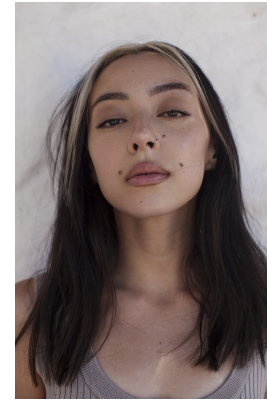

citizen

A Division Of Boss Models

JESSICA YIO CASEY

Height: 155cm Bust: 74cm Waist: 58cm Hips: 76cm Shoe: 3 UK Hair: Brown Eyes: Brown

citizen
A Division Of Boss Models

JESSICA YIO CASEY

Height: 155cm Bust: 74cm Waist: 58cm Hips: 76cm Shoe: 3 UK Hair: Brown Eyes: Brown