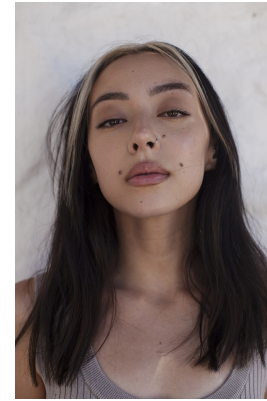

**citizen**  
*A Division Of Boss Models*

**JESSICA YIO CASEY**

Height: 155cm Bust: 74cm Waist: 58cm Hips: 76cm Shoe: 3 UK Hair: Brown Eyes: Brown

**citizen**  
*A Division Of Boss Models*

**JESSICA YIO CASEY**

Height: 155cm Bust: 74cm Waist: 58cm Hips: 76cm Shoe: 3 UK Hair: Brown Eyes: Brown