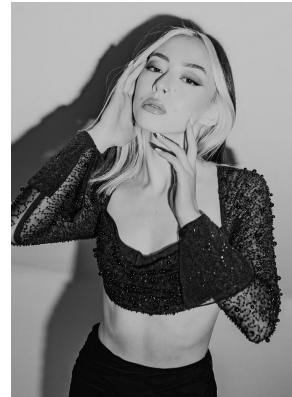

**citizen**  
*A Division Of Boss Models*

**JESSICA YIO CASEY**

Height: 155cm Bust: 74cm Waist: 58cm Hips: 76cm Shoe: 3 UK Hair: Brown Eyes: Brown

**citizen**  
*A Division Of Boss Models*

**JESSICA YIO CASEY**

Height: 155cm Bust: 74cm Waist: 58cm Hips: 76cm Shoe: 3 UK Hair: Brown Eyes: Brown