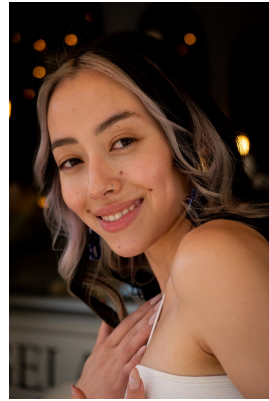

citizen
A Division Of Boss Models

JESSICA YIO CASEY

Height: 155cm Bust: 74cm Waist: 58cm Hips: 76cm Shoe: 3 UK Hair: Brown Eyes: Brown

citizen

A Division Of Boss Models

JESSICA YIO CASEY

Height: 155cm Bust: 74cm Waist: 58cm Hips: 76cm Shoe: 3 UK Hair: Brown Eyes: Brown