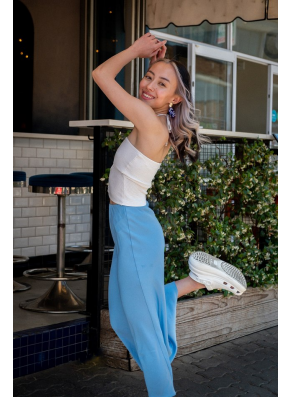

**citizen**  
*A Division Of Boss Models*

**JESSICA YIO CASEY**

Height: 155cm Bust: 74cm Waist: 58cm Hips: 76cm Shoe: 3 UK Hair: Brown Eyes: Brown

**citizen**  
*A Division Of Boss Models*

**JESSICA YIO CASEY**

Height: 155cm Bust: 74cm Waist: 58cm Hips: 76cm Shoe: 3 UK Hair: Brown Eyes: Brown