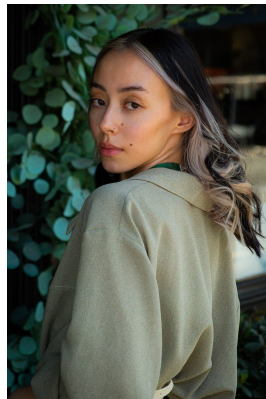

citizen

A Division Of Boss Models

JESSICA YIO CASEY

Height: 155cm Bust: 74cm Waist: 58cm Hips: 76cm Shoe: 3 UK Hair: Brown Eyes: Brown

citizen
A Division Of Boss Models

JESSICA YIO CASEY

Height: 155cm Bust: 74cm Waist: 58cm Hips: 76cm Shoe: 3 UK Hair: Brown Eyes: Brown