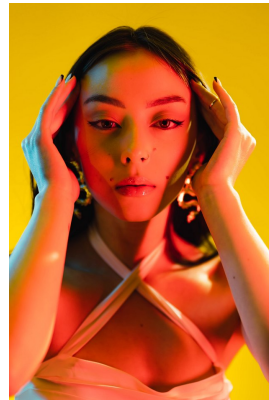

citizen

A Division Of Boss Models

JESSICA YIO CASEY

Height: 155cm Bust: 74cm Waist: 58cm Hips: 76cm Shoe: 3 UK Hair: Brown Eyes: Brown

citizen
A Division Of Boss Models

JESSICA YIO CASEY

Height: 155cm Bust: 74cm Waist: 58cm Hips: 76cm Shoe: 3 UK Hair: Brown Eyes: Brown