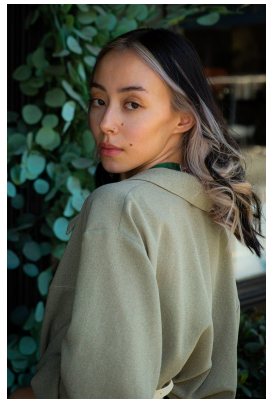

citizen
A Division Of Boss Models

JESSICA YIO CASEY

Height: 155cm Bust: 74cm Waist: 58cm Hips: 76cm Shoe: 3 UK Hair: Brown Eyes: Brown

citizen

A Division Of Boss Models

JESSICA YIO CASEY

Height: 155cm Bust: 74cm Waist: 58cm Hips: 76cm Shoe: 3 UK Hair: Brown Eyes: Brown