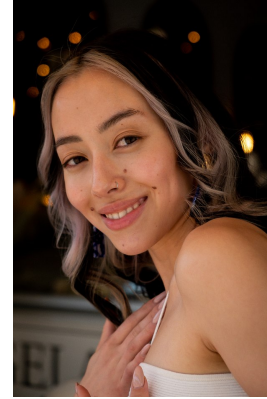

**citizen**  
*A Division Of Boss Models*

**JESSICA YIO CASEY**

Height: 155cm Bust: 74cm Waist: 58cm Hips: 76cm Shoe: 3 UK Hair: Brown Eyes: Brown

**citizen**  
*A Division Of Boss Models*

**JESSICA YIO CASEY**

Height: 155cm Bust: 74cm Waist: 58cm Hips: 76cm Shoe: 3 UK Hair: Brown Eyes: Brown