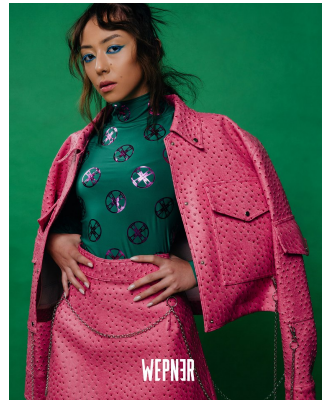

citizen
A Division Of Boss Models

JESSICA YIO CASEY

Height: 155cm Bust: 74cm Waist: 58cm Hips: 76cm Shoe: 3 UK Hair: Brown Eyes: Brown

citizen

A Division Of Boss Models

JESSICA YIO CASEY

Height: 155cm Bust: 74cm Waist: 58cm Hips: 76cm Shoe: 3 UK Hair: Brown Eyes: Brown