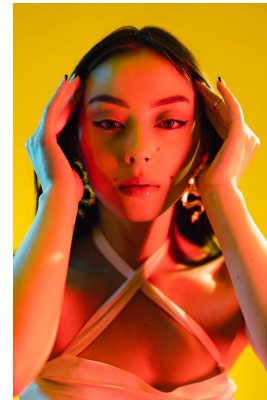

**citizen**  
*A Division Of Boss Models*

**JESSICA YIO CASEY**

Height: 155cm Bust: 74cm Waist: 58cm Hips: 76cm Shoe: 3 UK Hair: Brown Eyes: Brown

**citizen**  
*A Division Of Boss Models*

**JESSICA YIO CASEY**

Height: 155cm Bust: 74cm Waist: 58cm Hips: 76cm Shoe: 3 UK Hair: Brown Eyes: Brown