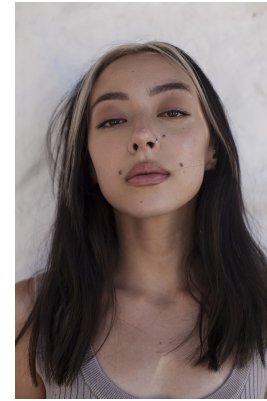

citizen
A Division Of Boss Models

JESSICA YIO CASEY

Height: 155cm Bust: 74cm Waist: 58cm Hips: 76cm Shoe: 3 UK Hair: Brown Eyes: Brown

citizen

A Division Of Boss Models

JESSICA YIO CASEY

Height: 155cm Bust: 74cm Waist: 58cm Hips: 76cm Shoe: 3 UK Hair: Brown Eyes: Brown