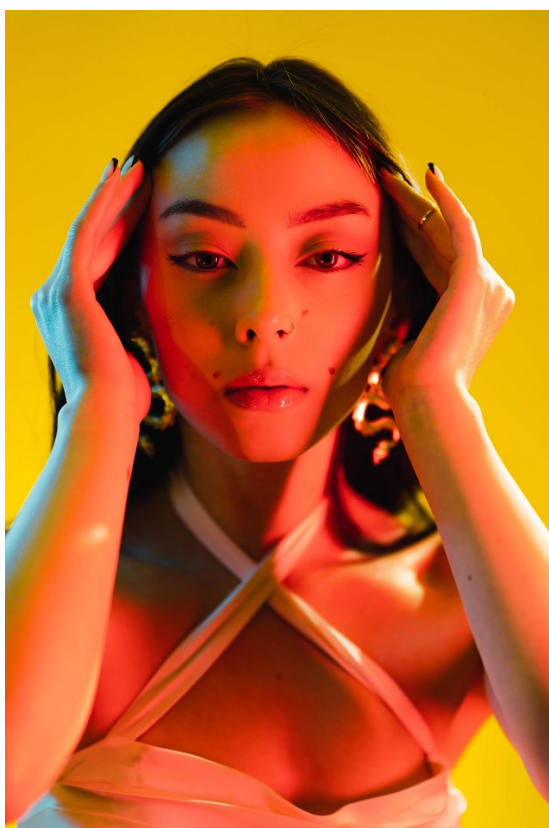

**JESSICA YIO CASEY**

Height: 155cm Bust: 74cm Waist: 58cm Hips: 76cm Shoe: 3 UK Hair: Brown Eyes: Brown

**JESSICA YIO CASEY**

Height: 155cm Bust: 74cm Waist: 58cm Hips: 76cm Shoe: 3 UK Hair: Brown Eyes: Brown

**JESSICA YIO CASEY**

Height: 155cm Bust: 74cm Waist: 58cm Hips: 76cm Shoe: 3 UK Hair: Brown Eyes: Brown

**citizen**  
*A Division Of Boss Models*

**JESSICA YIO CASEY**

Height: 155cm Bust: 74cm Waist: 58cm Hips: 76cm Shoe: 3 UK Hair: Brown Eyes: Brown

**citizen**  
*A Division Of Boss Models*

**JESSICA YIO CASEY**

Height: 155cm Bust: 74cm Waist: 58cm Hips: 76cm Shoe: 3 UK Hair: Brown Eyes: Brown

**citizen**  
*A Division Of Boss Models*

**JESSICA YIO CASEY**

Height: 155cm Bust: 74cm Waist: 58cm Hips: 76cm Shoe: 3 UK Hair: Brown Eyes: Brown

**JESSICA YIO CASEY**

Height: 155cm Bust: 74cm Waist: 58cm Hips: 76cm Shoe: 3 UK Hair: Brown Eyes: Brown

**JESSICA YIO CASEY**