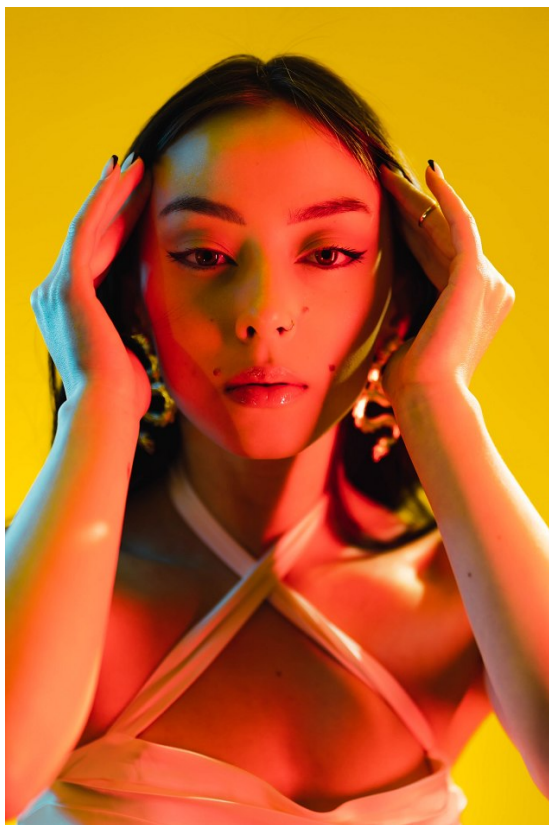

JESSICA YIO CASEY

Height: 155cm Bust: 74cm Waist: 58cm Hips: 76cm Shoe: 3 UK Hair: Brown Eyes: Brown

JESSICA YIO CASEY

Height: 155cm Bust: 74cm Waist: 58cm Hips: 76cm Shoe: 3 UK Hair: Brown Eyes: Brown

JESSICA YIO CASEY

Height: 155cm Bust: 74cm Waist: 58cm Hips: 76cm Shoe: 3 UK Hair: Brown Eyes: Brown

citizen
A Division Of Boss Models

JESSICA YIO CASEY

Height: 155cm Bust: 74cm Waist: 58cm Hips: 76cm Shoe: 3 UK Hair: Brown Eyes: Brown

citizen
A Division Of Boss Models

JESSICA YIO CASEY

Height: 155cm Bust: 74cm Waist: 58cm Hips: 76cm Shoe: 3 UK Hair: Brown Eyes: Brown

citizen
A Division Of Boss Models

JESSICA YIO CASEY

Height: 155cm Bust: 74cm Waist: 58cm Hips: 76cm Shoe: 3 UK Hair: Brown Eyes: Brown