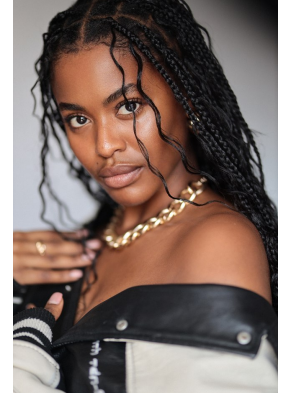

citizen
A Division Of Boss Models

MT PHETLA

Height: 167cm Bust: 86cm Waist: 67cm Hips: 100cm Shoe: 5 UK Hair: Black Eyes: Brown