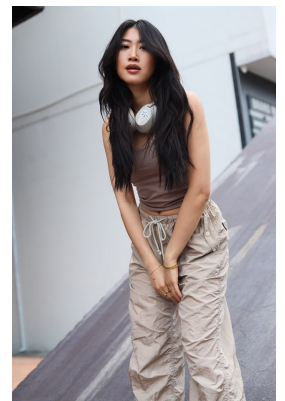

**citizen**  
*A Division Of Boss Models*

**EMILY WANG**

Height: 165cm Bust: 81cm Waist: 64cm Hips: 91cm Shoe: 5 UK Hair: Black Eyes: Black

**citizen**  
*A Division Of Boss Models*

**EMILY WANG**

Height: 165cm Bust: 81cm Waist: 64cm Hips: 91cm Shoe: 5 UK Hair: Black Eyes: Black