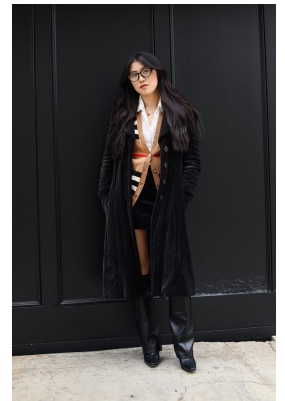

citizen

A Division Of Boss Models

EMILY WANG

Height: 165cm Bust: 81cm Waist: 64cm Hips: 91cm Shoe: 5 UK Hair: Black Eyes: Black

citizen
A Division Of Boss Models

EMILY WANG

Height: 165cm Bust: 81cm Waist: 64cm Hips: 91cm Shoe: 5 UK Hair: Black Eyes: Black