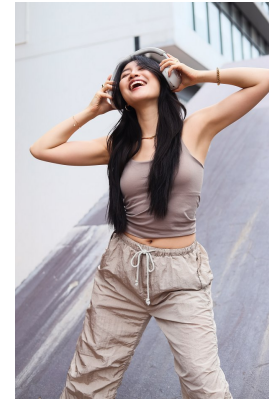

citizen

A Division Of Boss Models

EMILY WANG

Height: 165cm Bust: 81cm Waist: 64cm Hips: 91cm Shoe: 5 UK Hair: Black Eyes: Black

citizen
A Division Of Boss Models

EMILY WANG

Height: 165cm Bust: 81cm Waist: 64cm Hips: 91cm Shoe: 5 UK Hair: Black Eyes: Black