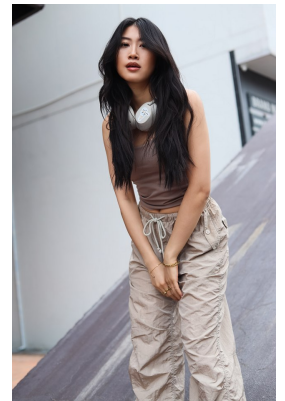

citizen

A Division Of Boss Models

EMILY WANG

Height: 165cm Bust: 81cm Waist: 64cm Hips: 91cm Shoe: 5 UK Hair: Black Eyes: Black

citizen
A Division Of Boss Models

EMILY WANG

Height: 165cm Bust: 81cm Waist: 64cm Hips: 91cm Shoe: 5 UK Hair: Black Eyes: Black