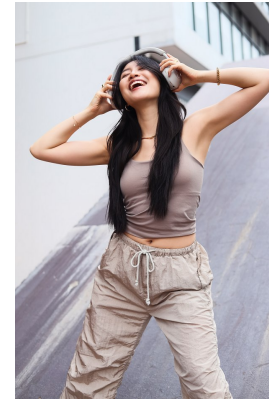

**citizen**  
*A Division Of Boss Models*

**EMILY WANG**

Height: 165cm Bust: 81cm Waist: 64cm Hips: 91cm Shoe: 5 UK Hair: Black Eyes: Black

**citizen**  
*A Division Of Boss Models*

**EMILY WANG**

Height: 165cm Bust: 81cm Waist: 64cm Hips: 91cm Shoe: 5 UK Hair: Black Eyes: Black