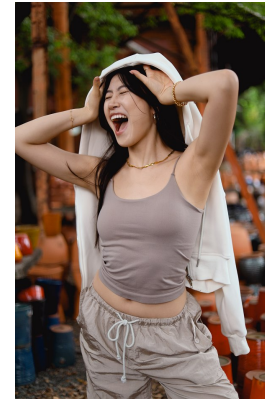

citizen
A Division Of Boss Models

EMILY WANG

Height: 165cm Bust: 81cm Waist: 64cm Hips: 91cm Shoe: 5 UK Hair: Black Eyes: Black

citizen
A Division Of Boss Models

EMILY WANG

Height: 165cm Bust: 81cm Waist: 64cm Hips: 91cm Shoe: 5 UK Hair: Black Eyes: Black