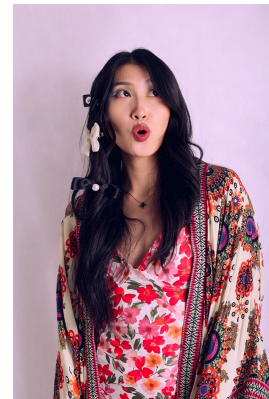

citizen
A Division Of Boss Models

EMILY WANG

Height: 165cm Bust: 81cm Waist: 64cm Hips: 91cm Shoe: 5 UK Hair: Black Eyes: Black

citizen
A Division Of Boss Models

EMILY WANG

Height: 165cm Bust: 81cm Waist: 64cm Hips: 91cm Shoe: 5 UK Hair: Black Eyes: Black