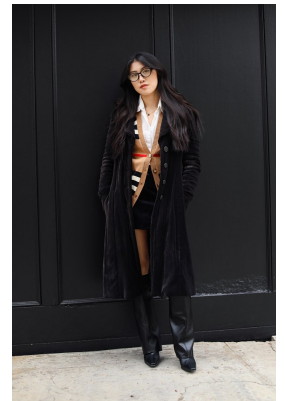

**citizen**  
*A Division Of Boss Models*

**EMILY WANG**

Height: 165cm Bust: 81cm Waist: 64cm Hips: 91cm Shoe: 5 UK Hair: Black Eyes: Black

**citizen**  
*A Division Of Boss Models*

**EMILY WANG**

Height: 165cm Bust: 81cm Waist: 64cm Hips: 91cm Shoe: 5 UK Hair: Black Eyes: Black