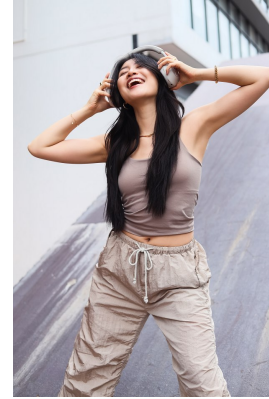

citizen
A Division Of Boss Models

EMILY WANG

Height: 165cm Bust: 81cm Waist: 64cm Hips: 91cm Shoe: 5 UK Hair: Black Eyes: Black

citizen
A Division Of Boss Models

EMILY WANG

Height: 165cm Bust: 81cm Waist: 64cm Hips: 91cm Shoe: 5 UK Hair: Black Eyes: Black