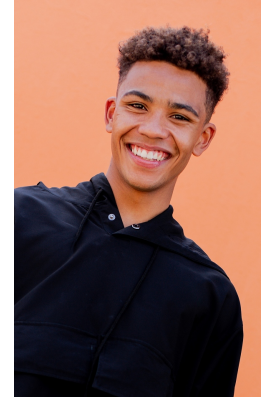

citizen

A Division Of Boss Models

GAD SCHWARTZMAN

Height: 172cm Chest: 91cm Waist: 82cm Shoe: 9 UK Hair: Brown Eyes: Brown

citizen
A Division Of Boss Models

GAD SCHWARTZMAN

Height: 172cm Chest: 91cm Waist: 82cm Shoe: 9 UK Hair: Brown Eyes: Brown