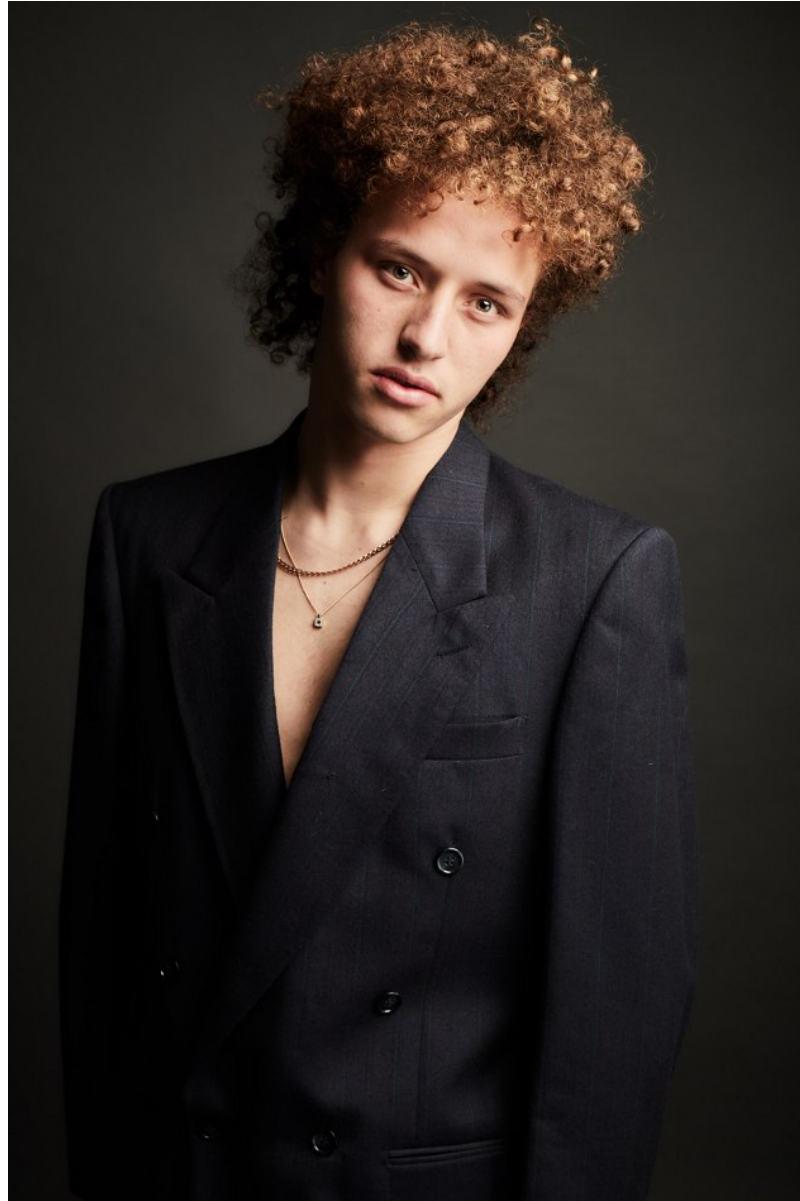

citizen
A Division Of Boss Models

ROMAN BOULTON

Height: 179cm Chest: 95cm Waist: 86cm Shoe: 10 UK Hair: Light Brown Eyes: Green/Brown

ROMAN BOULTON

Height: 179cm Chest: 95cm Waist: 86cm Shoe: 10 UK Hair: Light Brown Eyes: Green/Brown

citizen
A Division Of Boss Models

ROMAN BOULTON

Height: 179cm Chest: 95cm Waist: 86cm Shoe: 10 UK Hair: Light Brown Eyes: Green/Brown

citizen
A Division Of Boss Models

ROMAN BOULTON

Height: 179cm Chest: 95cm Waist: 86cm Shoe: 10 UK Hair: Light Brown Eyes: Green/Brown

ROMAN BOULTON

Height: 179cm Chest: 95cm Waist: 86cm Shoe: 10 UK Hair: Light Brown Eyes: Green/Brown

ROMAN BOULTON

Height: 179cm Chest: 95cm Waist: 86cm Shoe: 10 UK Hair: Light Brown Eyes: Green/Brown

citizen
A Division Of Boss Models