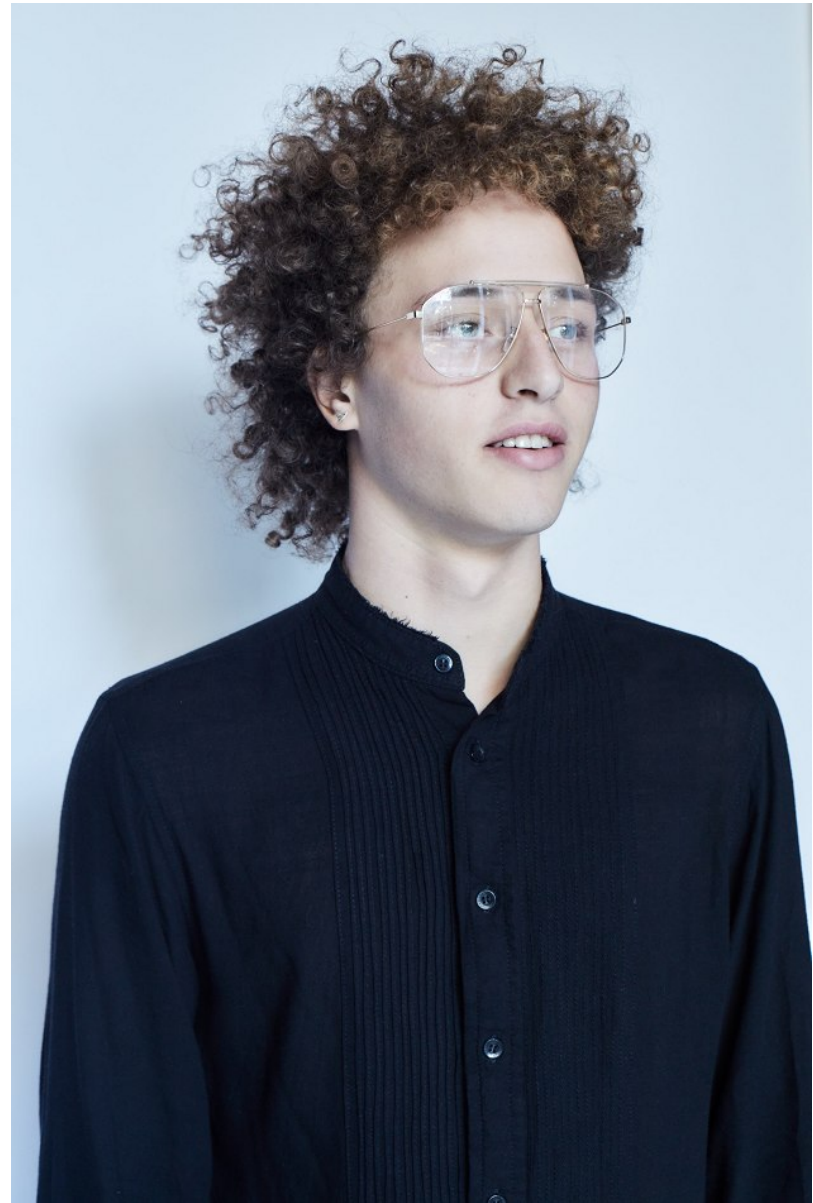

citizen
A Division Of Boss Models

ROMAN BOULTON

Height: 179cm Chest: 95cm Waist: 86cm Shoe: 10 UK Hair: Light Brown Eyes: Green/Brown

ROMAN BOULTON

Height: 179cm Chest: 95cm Waist: 86cm Shoe: 10 UK Hair: Light Brown Eyes: Green/Brown

citizen
A Division Of Boss Models

ROMAN BOULTON

Height: 179cm Chest: 95cm Waist: 86cm Shoe: 10 UK Hair: Light Brown Eyes: Green/Brown

citizen
A Division Of Boss Models

ROMAN BOULTON

Height: 179cm Chest: 95cm Waist: 86cm Shoe: 10 UK Hair: Light Brown Eyes: Green/Brown

ROMAN BOULTON

Height: 179cm Chest: 95cm Waist: 86cm Shoe: 10 UK Hair: Light Brown Eyes: Green/Brown

citizen
A Division Of Boss Models

ROMAN BOULTON

Height: 179cm Chest: 95cm Waist: 86cm Shoe: 10 UK Hair: Light Brown Eyes: Green/Brown