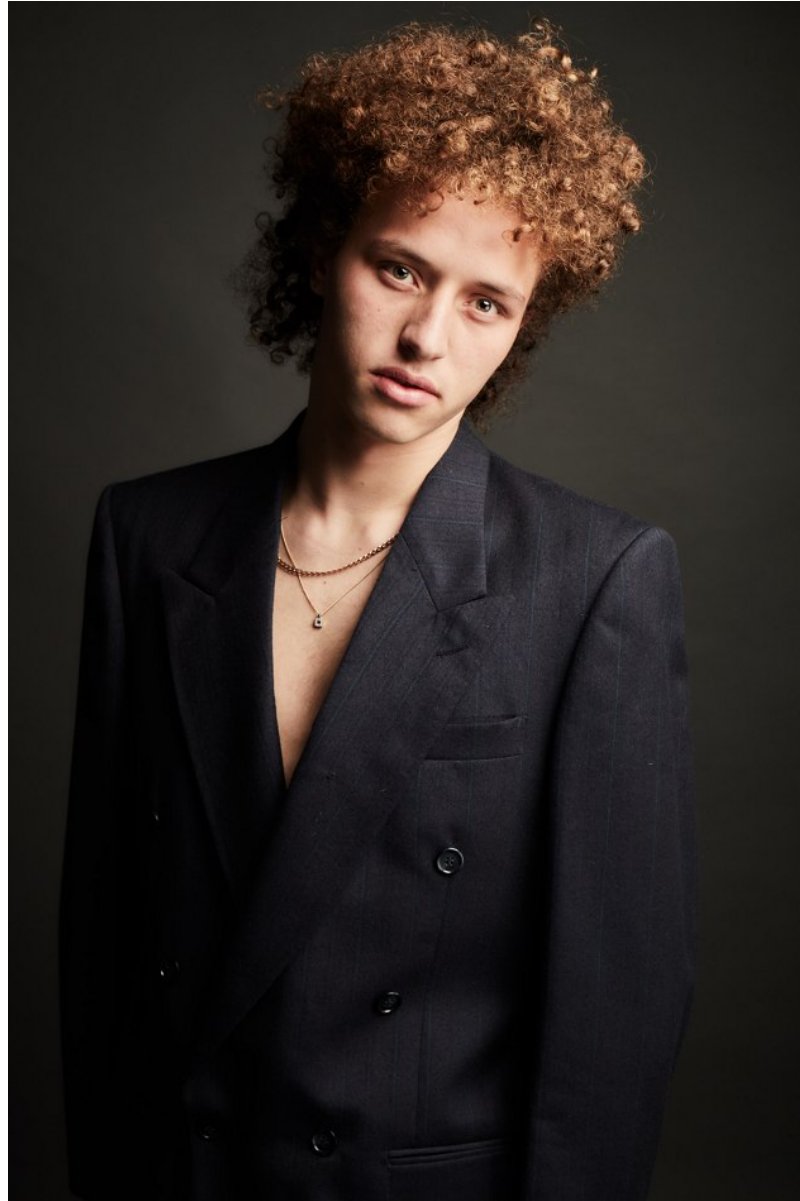

**citizen**  
*A Division Of Boss Models*

**ROMAN BOULTON**

Height: 179cm Chest: 95cm Waist: 86cm Shoe: 10 UK Hair: Light Brown Eyes: Green/Brown

**ROMAN BOULTON**

Height: 179cm Chest: 95cm Waist: 86cm Shoe: 10 UK Hair: Light Brown Eyes: Green/Brown

**citizen**  
*A Division Of Boss Models*

**ROMAN BOULTON**

Height: 179cm Chest: 95cm Waist: 86cm Shoe: 10 UK Hair: Light Brown Eyes: Green/Brown

**citizen**  
*A Division Of Boss Models*

**ROMAN BOULTON**

Height: 179cm Chest: 95cm Waist: 86cm Shoe: 10 UK Hair: Light Brown Eyes: Green/Brown

**ROMAN BOULTON**

Height: 179cm Chest: 95cm Waist: 86cm Shoe: 10 UK Hair: Light Brown Eyes: Green/Brown

**citizen**  
*A Division Of Boss Models*