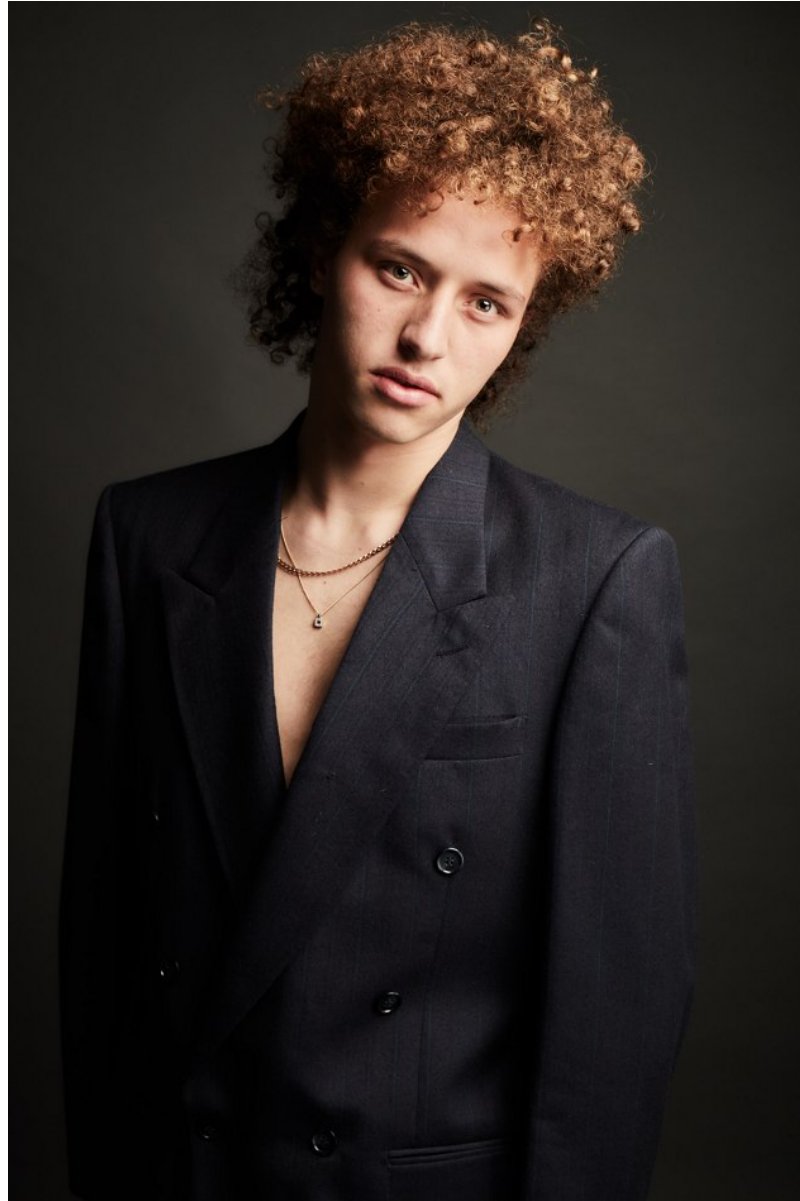

citizen
A Division Of Boss Models

ROMAN BOULTON

Height: 179cm Chest: 95cm Waist: 86cm Shoe: 10 UK Hair: Light Brown Eyes: Green/Brown

ROMAN BOULTON

Height: 179cm Chest: 95cm Waist: 86cm Shoe: 10 UK Hair: Light Brown Eyes: Green/Brown

citizen
A Division Of Boss Models

ROMAN BOULTON

Height: 179cm Chest: 95cm Waist: 86cm Shoe: 10 UK Hair: Light Brown Eyes: Green/Brown

citizen
A Division Of Boss Models

ROMAN BOULTON

Height: 179cm Chest: 95cm Waist: 86cm Shoe: 10 UK Hair: Light Brown Eyes: Green/Brown

ROMAN BOULTON

Height: 179cm Chest: 95cm Waist: 86cm Shoe: 10 UK Hair: Light Brown Eyes: Green/Brown

citizen
A Division Of Boss Models

ROMAN BOULTON

Height: 179cm Chest: 95cm Waist: 86cm Shoe: 10 UK Hair: Light Brown Eyes: Green/Brown