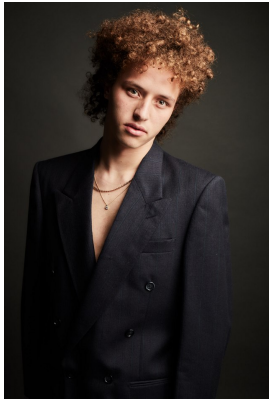

citizen
A Division Of Boss Models

ROMAN BOULTON

Height: 179cm Chest: 95cm Waist: 86cm Shoe: 10 UK Hair: Light Brown Eyes: Green/Brown

citizen

A Division Of Boss Models

ROMAN BOULTON

Height: 179cm Chest: 95cm Waist: 86cm Shoe: 10 UK Hair: Light Brown Eyes: Green/Brown