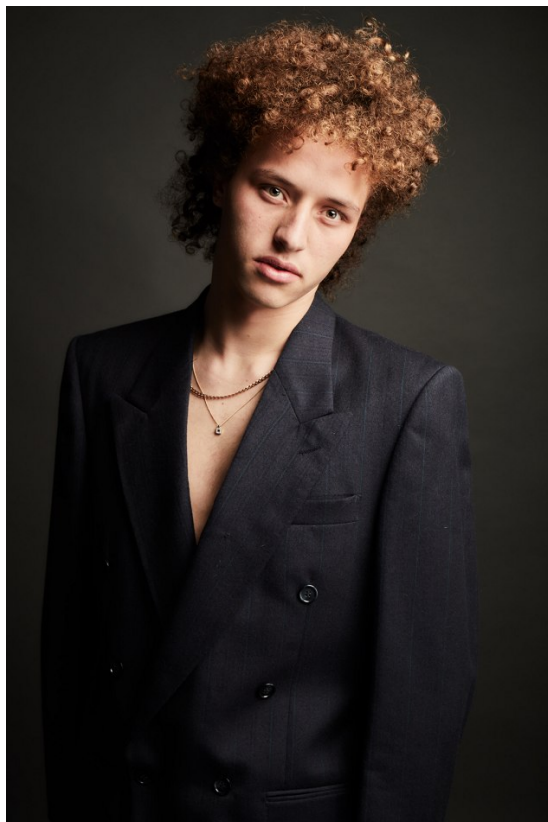

**citizen**  
*A Division Of Boss Models*

**ROMAN BOULTON**

Height: 179cm Chest: 95cm Waist: 86cm Shoe: 10 UK Hair: Light Brown Eyes: Green/Brown

**citizen**  
*A Division Of Boss Models*

**ROMAN BOULTON**

Height: 179cm Chest: 95cm Waist: 86cm Shoe: 10 UK Hair: Light Brown Eyes: Green/Brown

**citizen**  
*A Division Of Boss Models*

**ROMAN BOULTON**

Height: 179cm Chest: 95cm Waist: 86cm Shoe: 10 UK Hair: Light Brown Eyes: Green/Brown

**citizen**  
*A Division Of Boss Models*

**ROMAN BOULTON**

Height: 179cm Chest: 95cm Waist: 86cm Shoe: 10 UK Hair: Light Brown Eyes: Green/Brown

**ROMAN BOULTON**

Height: 179cm Chest: 95cm Waist: 86cm Shoe: 10 UK Hair: Light Brown Eyes: Green/Brown

**ROMAN BOULTON**

Height: 179cm Chest: 95cm Waist: 86cm Shoe: 10 UK Hair: Light Brown Eyes: Green/Brown

**citizen**  
*A Division Of Boss Models*

**ROMAN BOULTON**

Height: 179cm Chest: 95cm Waist: 86cm Shoe: 10 UK Hair: Light Brown Eyes: Green/Brown