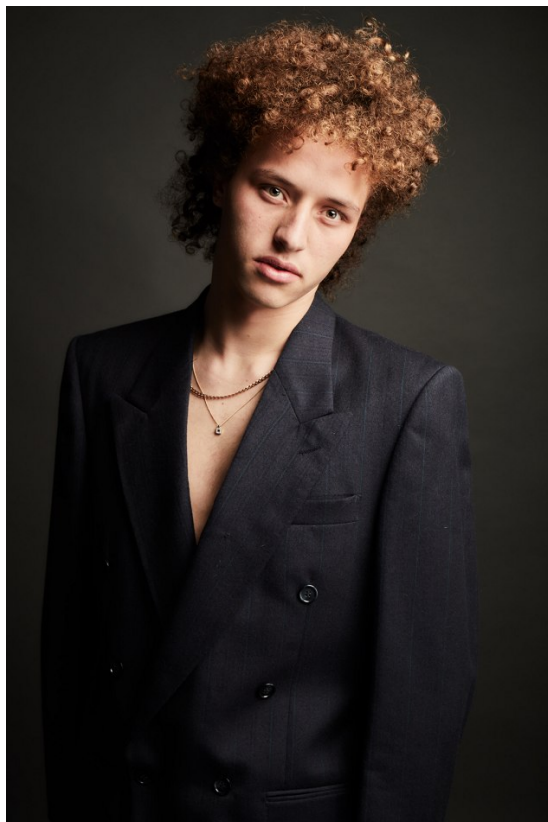

citizen
A Division Of Boss Models

ROMAN BOULTON

Height: 179cm Chest: 95cm Waist: 86cm Shoe: 10 UK Hair: Light Brown Eyes: Green/Brown

citizen
A Division Of Boss Models

ROMAN BOULTON

Height: 179cm Chest: 95cm Waist: 86cm Shoe: 10 UK Hair: Light Brown Eyes: Green/Brown

ROMAN BOULTON

Height: 179cm Chest: 95cm Waist: 86cm Shoe: 10 UK Hair: Light Brown Eyes: Green/Brown

ROMAN BOULTON

Height: 179cm Chest: 95cm Waist: 86cm Shoe: 10 UK Hair: Light Brown Eyes: Green/Brown

citizen
A Division Of Boss Models