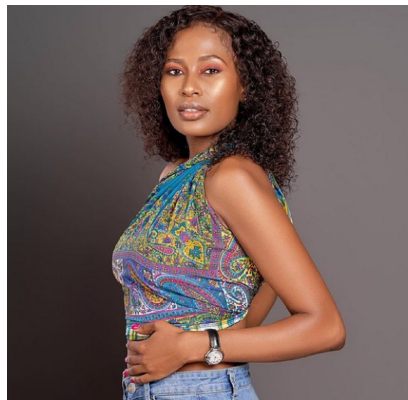

**citizen**  
*A Division Of Boss Models*

**PEARL NIKOLIC**

Height: 170cm Bust: 89cm Waist: 68cm Hips: 98cm Shoe: 6 UK Hair: Black Eyes: Brown

**citizen**  
*A Division Of Boss Models*

**PEARL NIKOLIC**

Height: 170cm Bust: 89cm Waist: 68cm Hips: 98cm Shoe: 6 UK Hair: Black Eyes: Brown