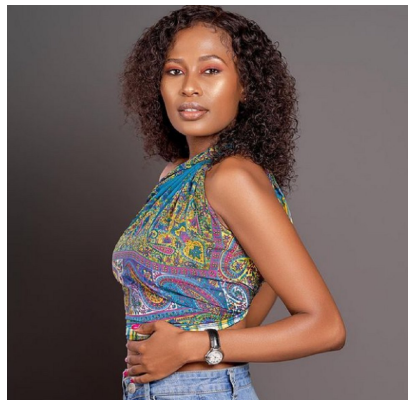

citizen
A Division Of Boss Models

PEARL NIKOLIC

Height: 170cm Bust: 89cm Waist: 68cm Hips: 98cm Shoe: 6 UK Hair: Black Eyes: Brown

citizen
A Division Of Boss Models

PEARL NIKOLIC

Height: 170cm Bust: 89cm Waist: 68cm Hips: 98cm Shoe: 6 UK Hair: Black Eyes: Brown