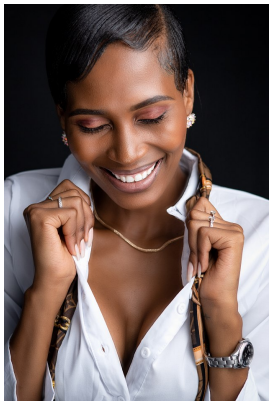

**citizen**  
*A Division Of Boss Models*

**PEARL NIKOLIC**

Height: 170cm Bust: 89cm Waist: 68cm Hips: 98cm Shoe: 6 UK Hair: Black Eyes: Brown

**citizen**  
*A Division Of Boss Models*

**PEARL NIKOLIC**

Height: 170cm Bust: 89cm Waist: 68cm Hips: 98cm Shoe: 6 UK Hair: Black Eyes: Brown