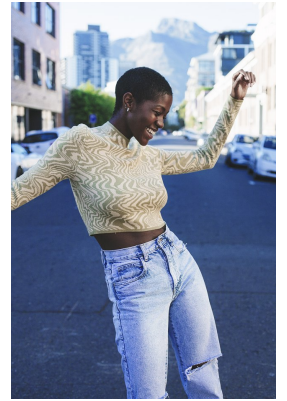

citizen

A Division Of Boss Models

AOBAKWE SELEKA

Height: 174cm Bust: 87cm Waist: 66cm Hips: 92cm Shoe: 6 UK Hair: Black Eyes: Brown