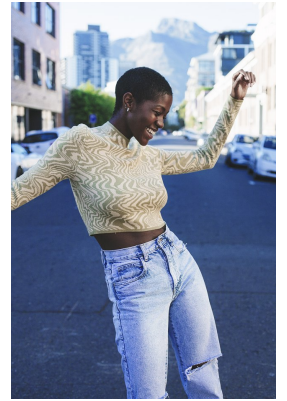

# citizen

A Division Of Boss Models

## AOBAKWE SELEKA

Height: 174cm Bust: 87cm Waist: 66cm Hips: 92cm Shoe: 6 UK Hair: Black Eyes: Brown