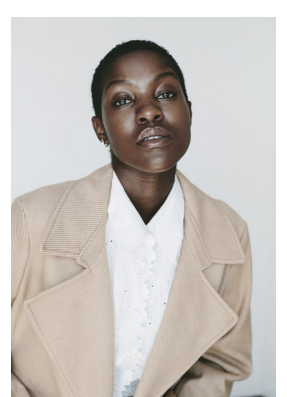

# citizen

A Division Of Boss Models

## AOBAKWE SELEKA

Height: 174cm Bust: 87cm Waist: 66cm Hips: 92cm Shoe: 6 UK Hair: Black Eyes: Brown