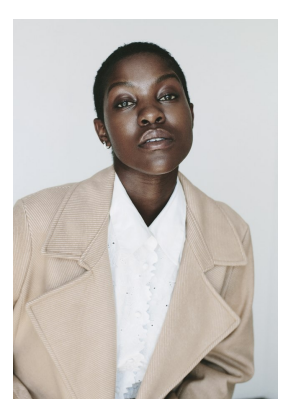

citizen
A Division Of Boss Models

AOBAKWE SELEKA

Height: 174cm Bust: 87cm Waist: 66cm Hips: 92cm Shoe: 6 UK Hair: Black Eyes: Brown