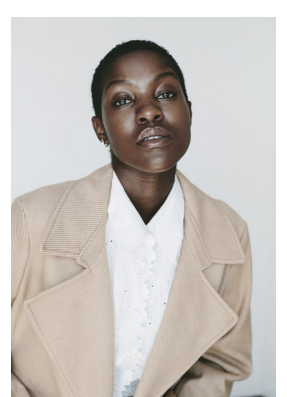

citizen

A Division Of Boss Models

AOBAKWE SELEKA

Height: 174cm Bust: 87cm Waist: 66cm Hips: 92cm Shoe: 6 UK Hair: Black Eyes: Brown