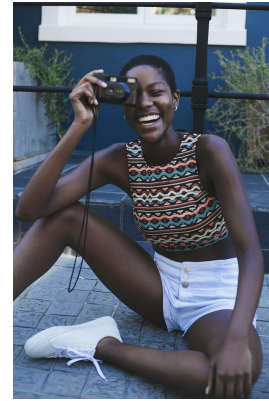

citizen
A Division Of Boss Models

AOBAKWE SELEKA

Height: 174cm Bust: 87cm Waist: 66cm Hips: 92cm Shoe: 6 UK Hair: Black Eyes: Brown