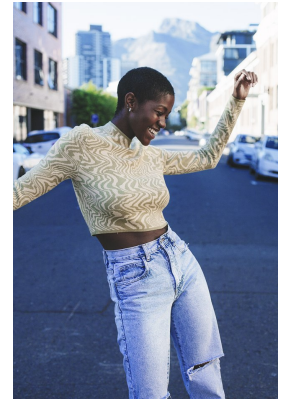

citizen
A Division Of Boss Models

AOBAKWE SELEKA

Height: 174cm Bust: 87cm Waist: 66cm Hips: 92cm Shoe: 6 UK Hair: Black Eyes: Brown