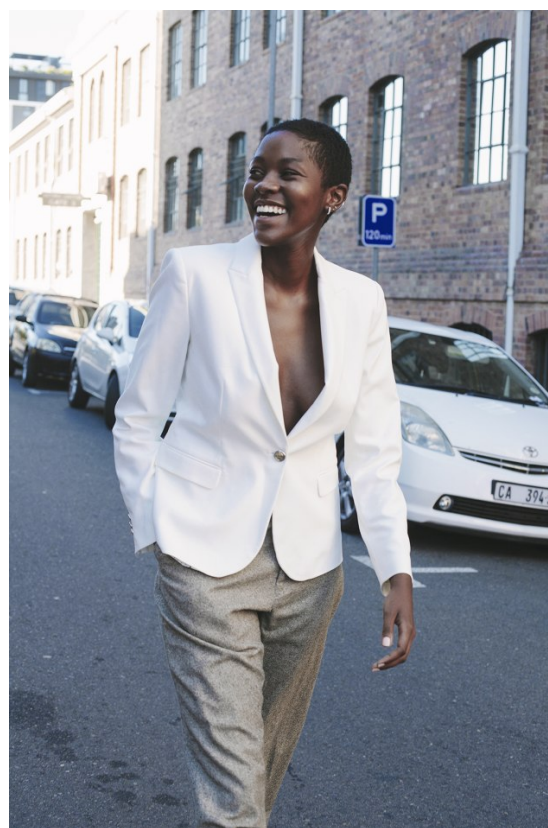

citizen
A Division Of Boss Models

AOBAKWE SELEKA

Height: 174cm Bust: 87cm Waist: 66cm Hips: 92cm Shoe: 6 UK Hair: Black Eyes: Brown

AOBAKWE SELEKA

Height: 174cm Bust: 87cm Waist: 66cm Hips: 92cm Shoe: 6 UK Hair: Black Eyes: Brown

AOBAKWE SELEKA

Height: 174cm Bust: 87cm Waist: 66cm Hips: 92cm Shoe: 6 UK Hair: Black Eyes: Brown